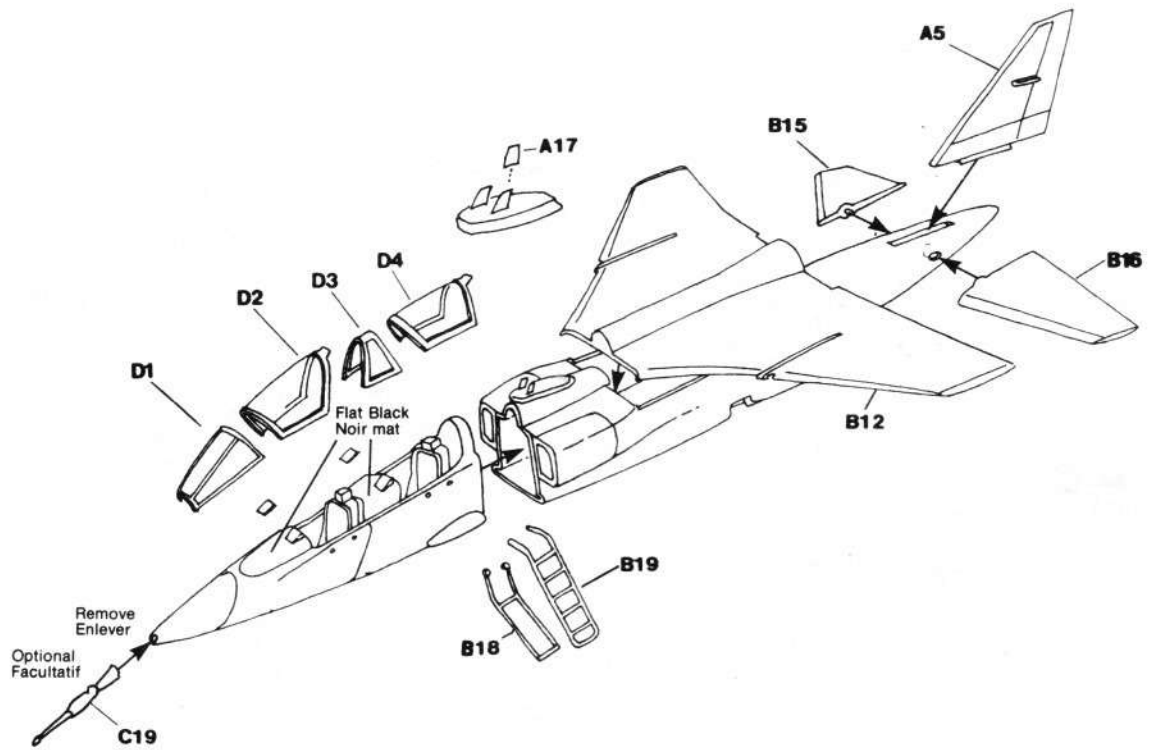

4 Wings/Ailes