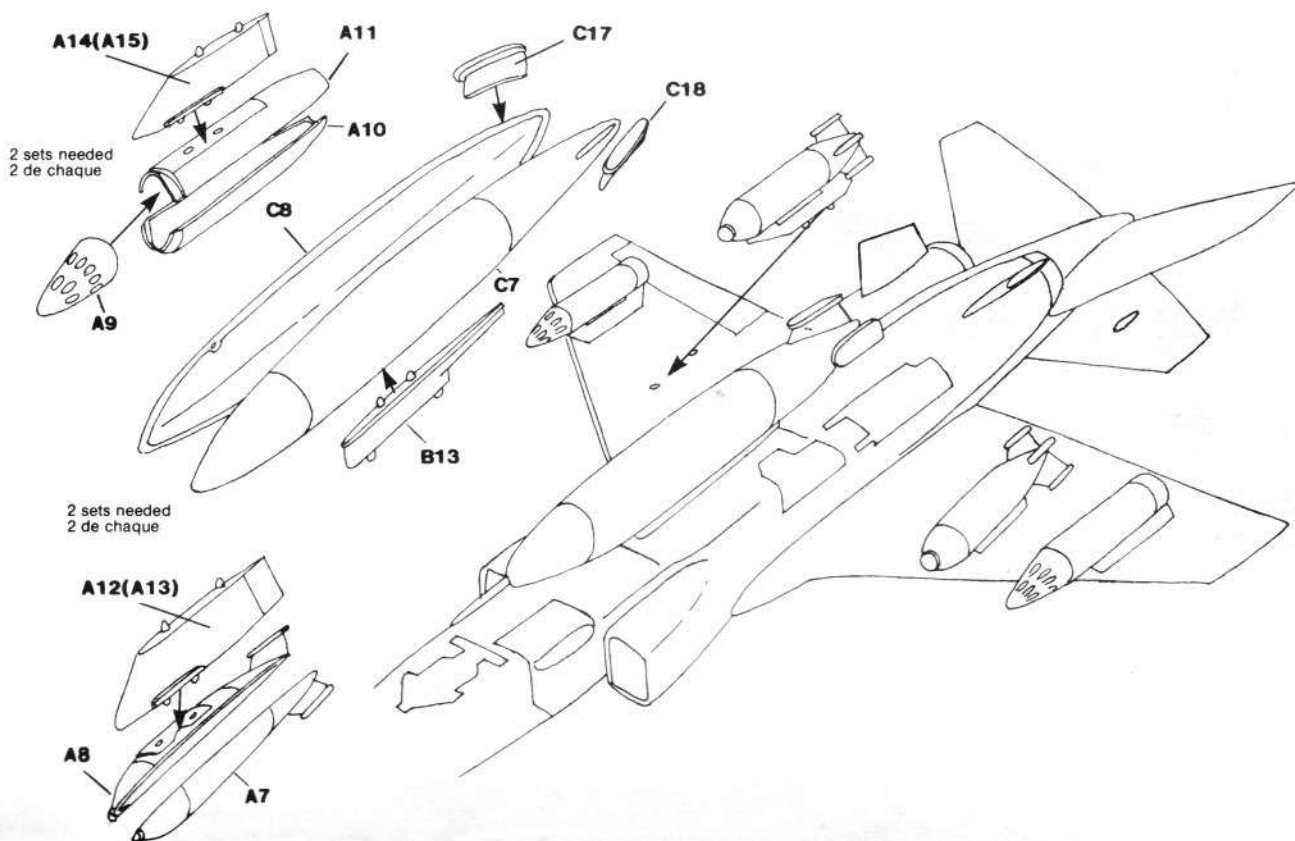

6 Jaguar E External Stores/Armement extérieur