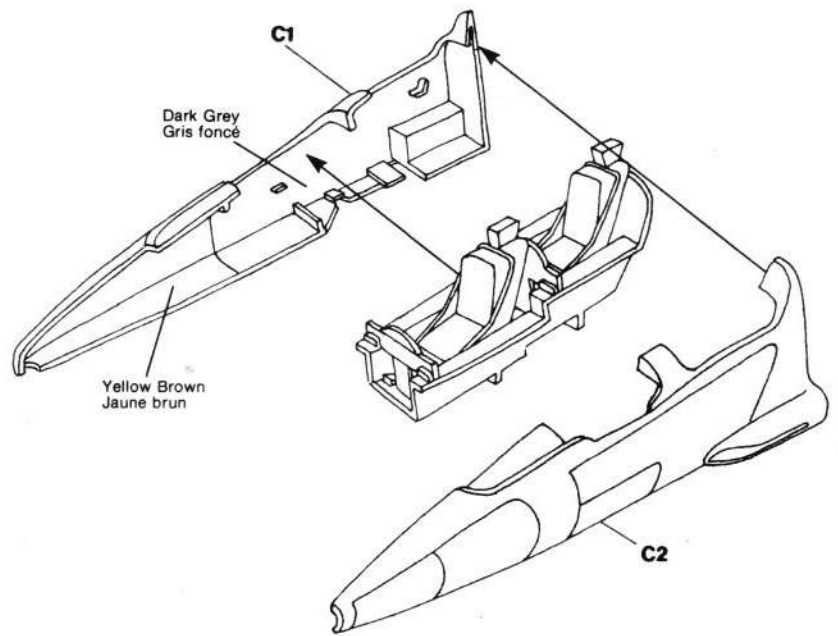

1 Cockpit/Habitacle

2 Nose/Nez

3 Fuselage