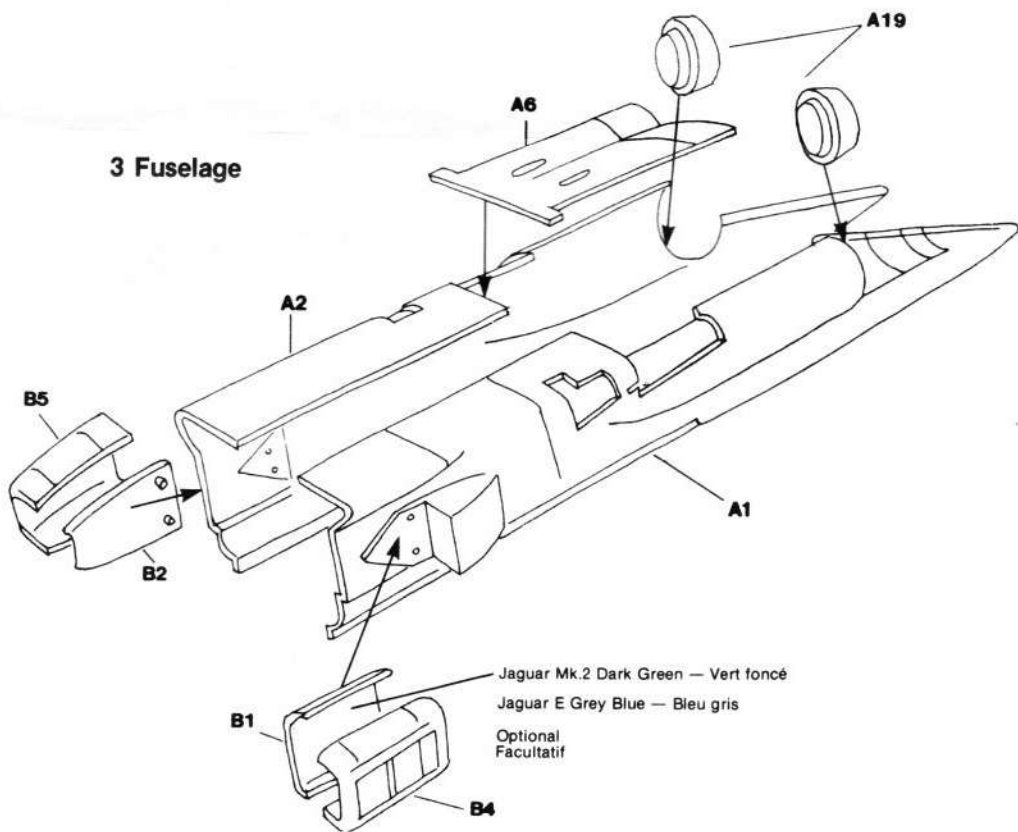

1 Cockpit/Habitacle

2 Nose/Nez

3 Fuselage