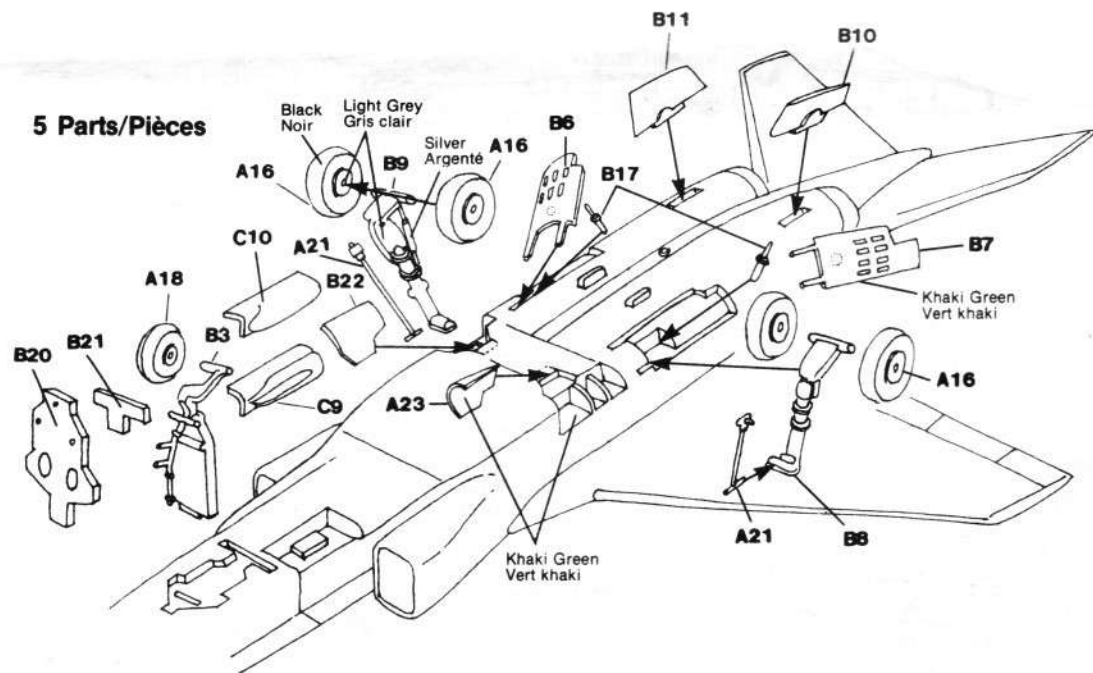

4 Wings/Ailes