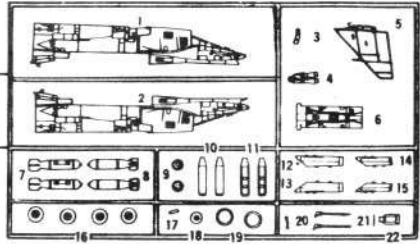

PARTS

(A)

(B)