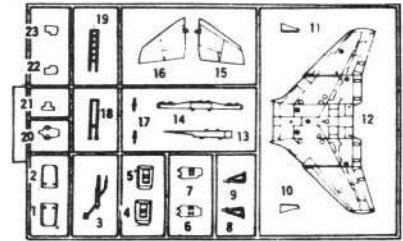

EXTERNAL STORES/ARMEMENT EXTERNE

Station	5	4	3	2	1
BL 755 Cluster Bomb/Groupement	●	●●●●	●●●●	●●●●	●
LR 155 Rocket Launcher/Roquette	●	●●		●●	●
250 Gal. Tank/Réservoir		●	●	●	

Jaguar E	
Jaguar T Mk.2	
Jaguar A	
Jaguar GR Mk.1	
Jaguar International	

PARTS

(A)

(B)

(C)

(D)

Parts not for use
Pièces inutilisées