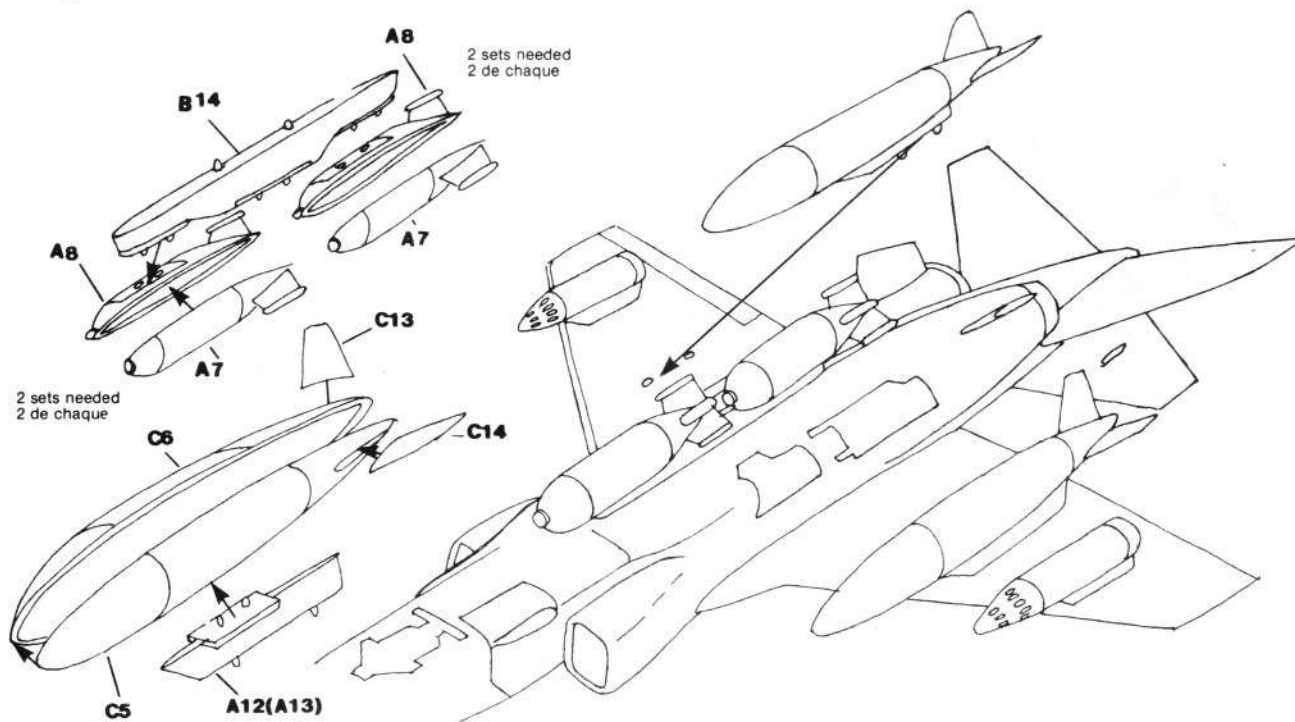

7 Jaguar Mk.2 External Stores/Armement extérieur