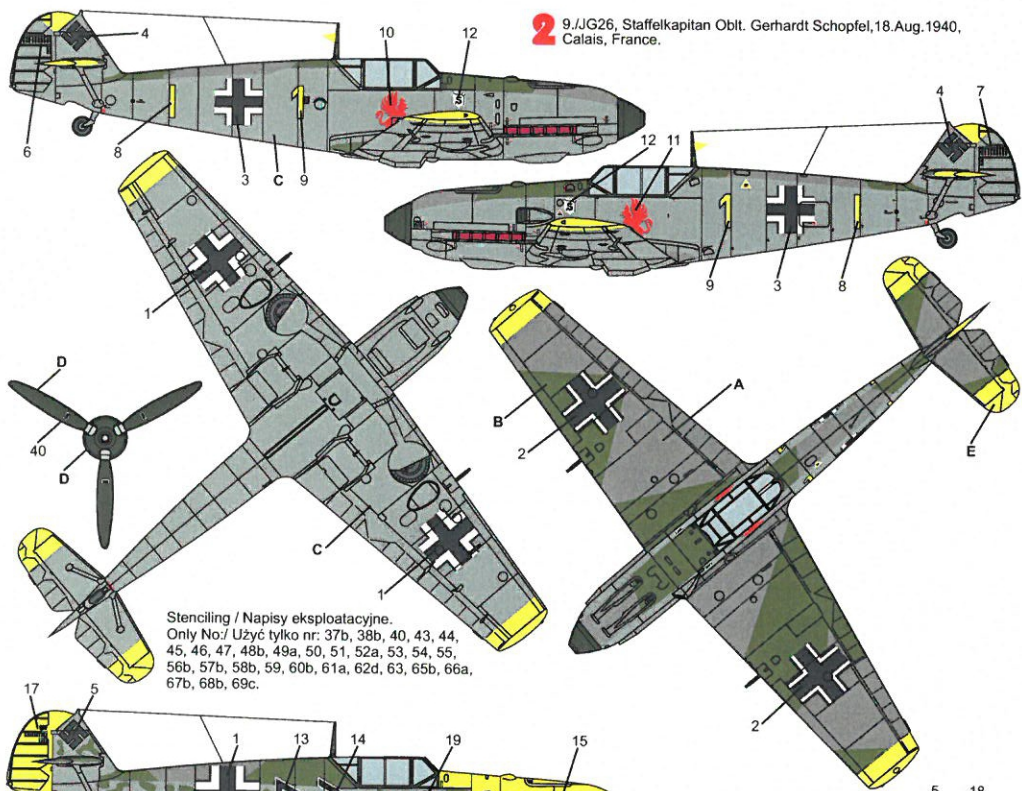

Messerschmitt Bf 109E-4

Bf-109 E-4/N W.Nr 5819 Kommodore JG26 Flown by Maj. Adolf Galland, Sept. 1940, Audembert, France.

Kommandeur III./JG2 Flown by Maj. Erich Mix, May 1940, France.

I./JG3 Gruppenkommandeur Hptm. Hans von Hahn, late 1940, France.

9./JG26 Flown by Staffelkapitan Oblt. Gerhardt Schopfel, 18 Aug. 1940, Calais, France.

Stab.III/JG I, Flown by Gruppen-Adjutant Maj. Reinhard Heydrich, Jun. 1941, France.

A

72078

2 9./JG26, Staffelkapitan Oblt. Gerhardt Schopfel, 18. Aug. 1940, Calais, France.