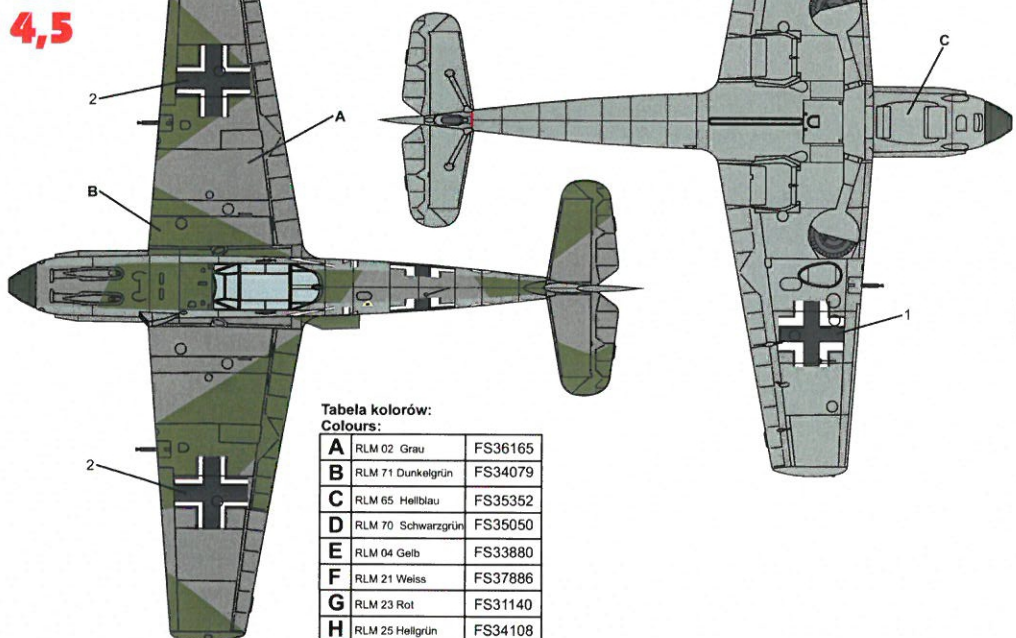

Tabela kolorów:
Colours:

Stenciling / Napisy eksploatacyjne.
Only No./ Użyć tylko nr: 37b, 38b, 40, 43, 44, 45, 46, 47, 48b, 49a, 50, 51, 52a, 53, 54, 55, 56b, 57b, 58b, 59, 60b, 61a, 62d, 63, 65b, 66a, 67b, 68b, 69c.

4,5