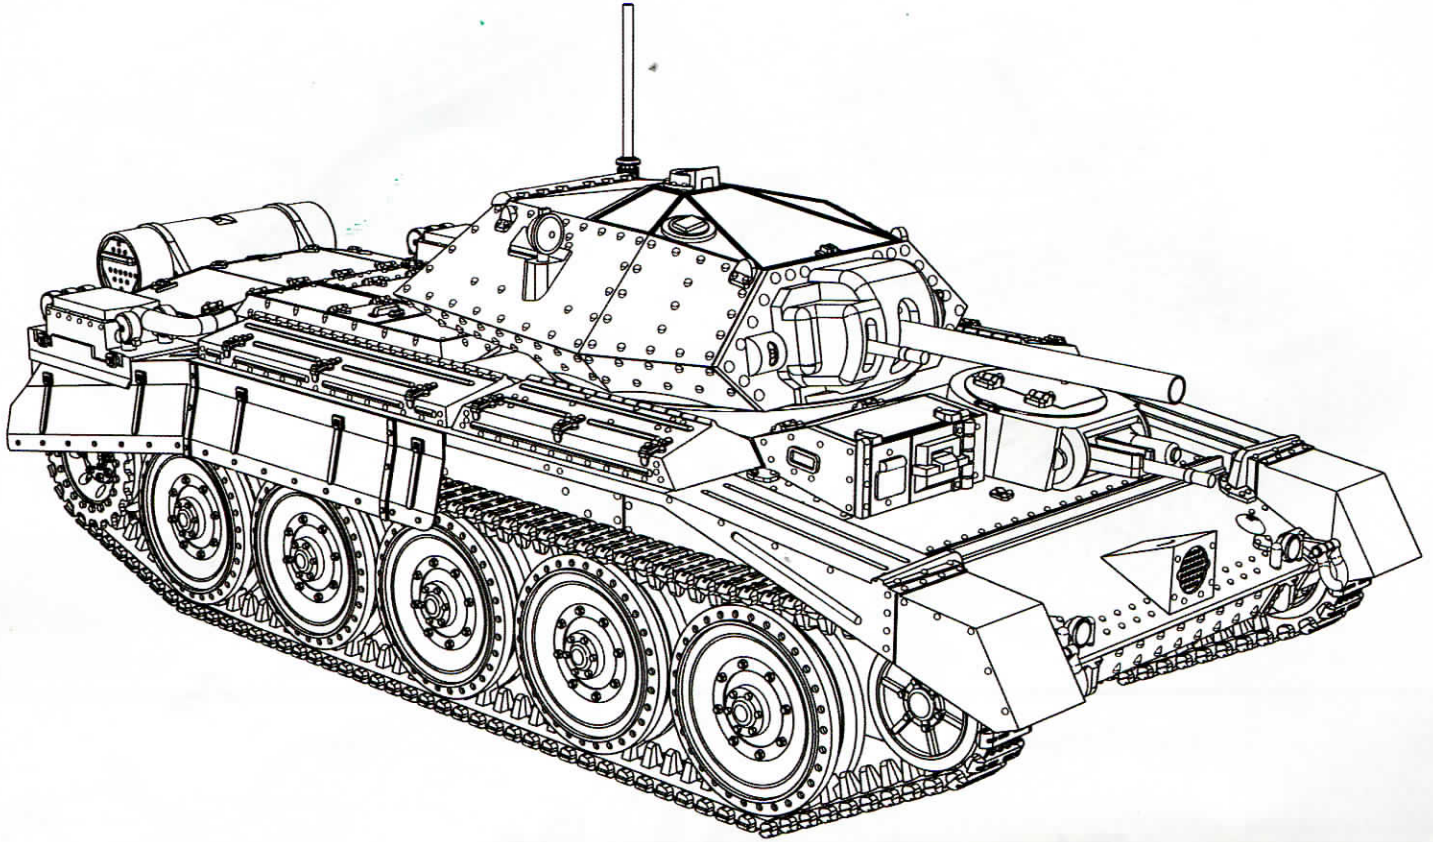

# ALSO AVAILABLE FROM IBG MODELS

**1:72**  
72080

MAITLAND  
H4752371  
55  
18

**IBG MODELS**

**Scammell Pioneer Tank Transporter with TRCU30 Trailer**

This advertisement features a large, detailed model of a Scammell Pioneer Tank Transporter pulling a TRCU30 trailer. The vehicle is painted in a dark, weathered brown color and is shown in a desert environment. The trailer is a long, flatbed trailer with two large vertical supports. The background shows a vast, open landscape under a clear blue sky.