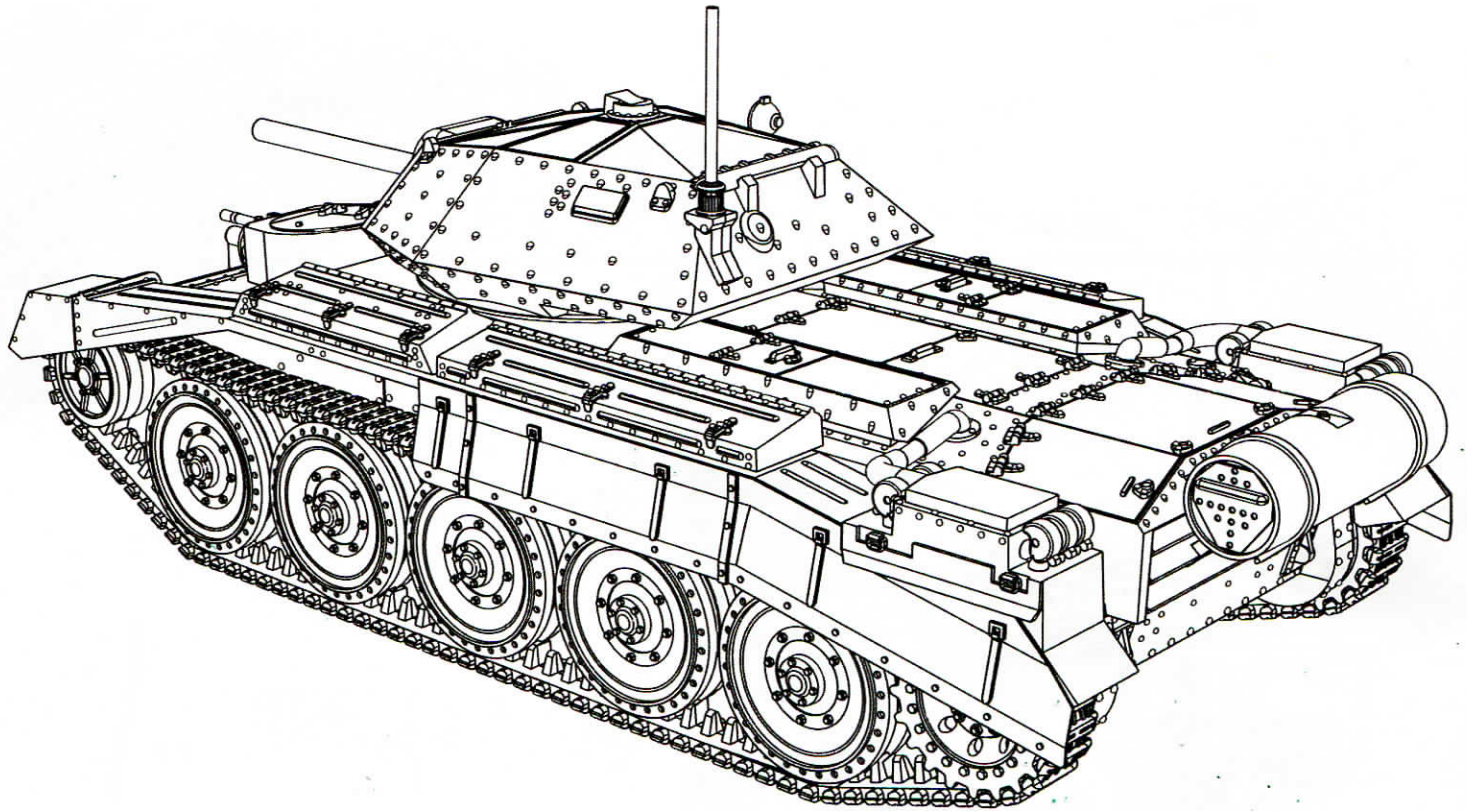

# ALSO AVAILABLE FROM IBG MODELS

**1:72**  
72080

MAITLAND  
H4752371  
55  
18

**IBG MODELS**

**Scammell Pioneer Tank Transporter with TRCU30 Trailer**

This advertisement features a large, detailed model of a Scammell Pioneer Tank Transporter pulling a TRCU30 trailer. The vehicle is painted in a dark, weathered brown color and is shown in a desert environment. The trailer is a long, flatbed trailer with two large vertical supports. The background shows a vast, open landscape under a clear blue sky.