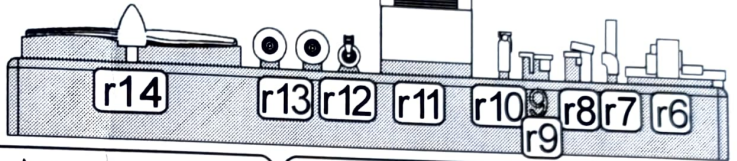

r14

r13

r12

r11

r10

r9

r8

r7

r6