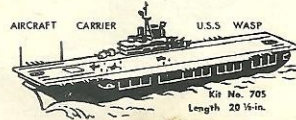

Kit No. 521
NAVY FURY FJ-2
Wing-Span 9 1/2 in.
Length 9 in.

Kit No. 521
RUSSIAN MiG-19
Wing-Span 8 1/2 in. Length 9 1/2 in.

Kit No. 518
SPITFIRE II
Wing-Span 9 1/2 in.
Length 7 1/2 in.