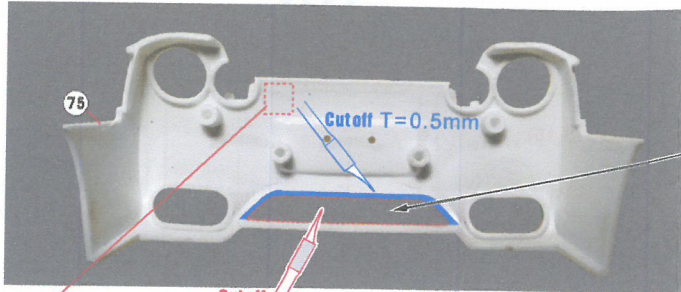

1/24 LB-WORKS R35 GT-R Ver.2 FOR AOSHIMA (054031) HOBBY DESIGN HD02-0367