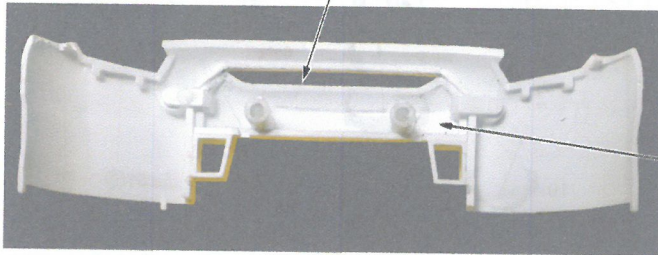

1/24 LB-WORKS R35 GT-R Ver.2 FOR AOSHIMA (054031) HOBBY DESIGN HD02-0367