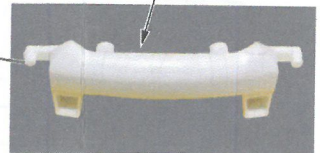

1/24 LB-WORKS R35 GT-R Ver.2 FOR AOSHIMA (054031) HOBBY DESIGN HD02-0367

Metal logo Usage method