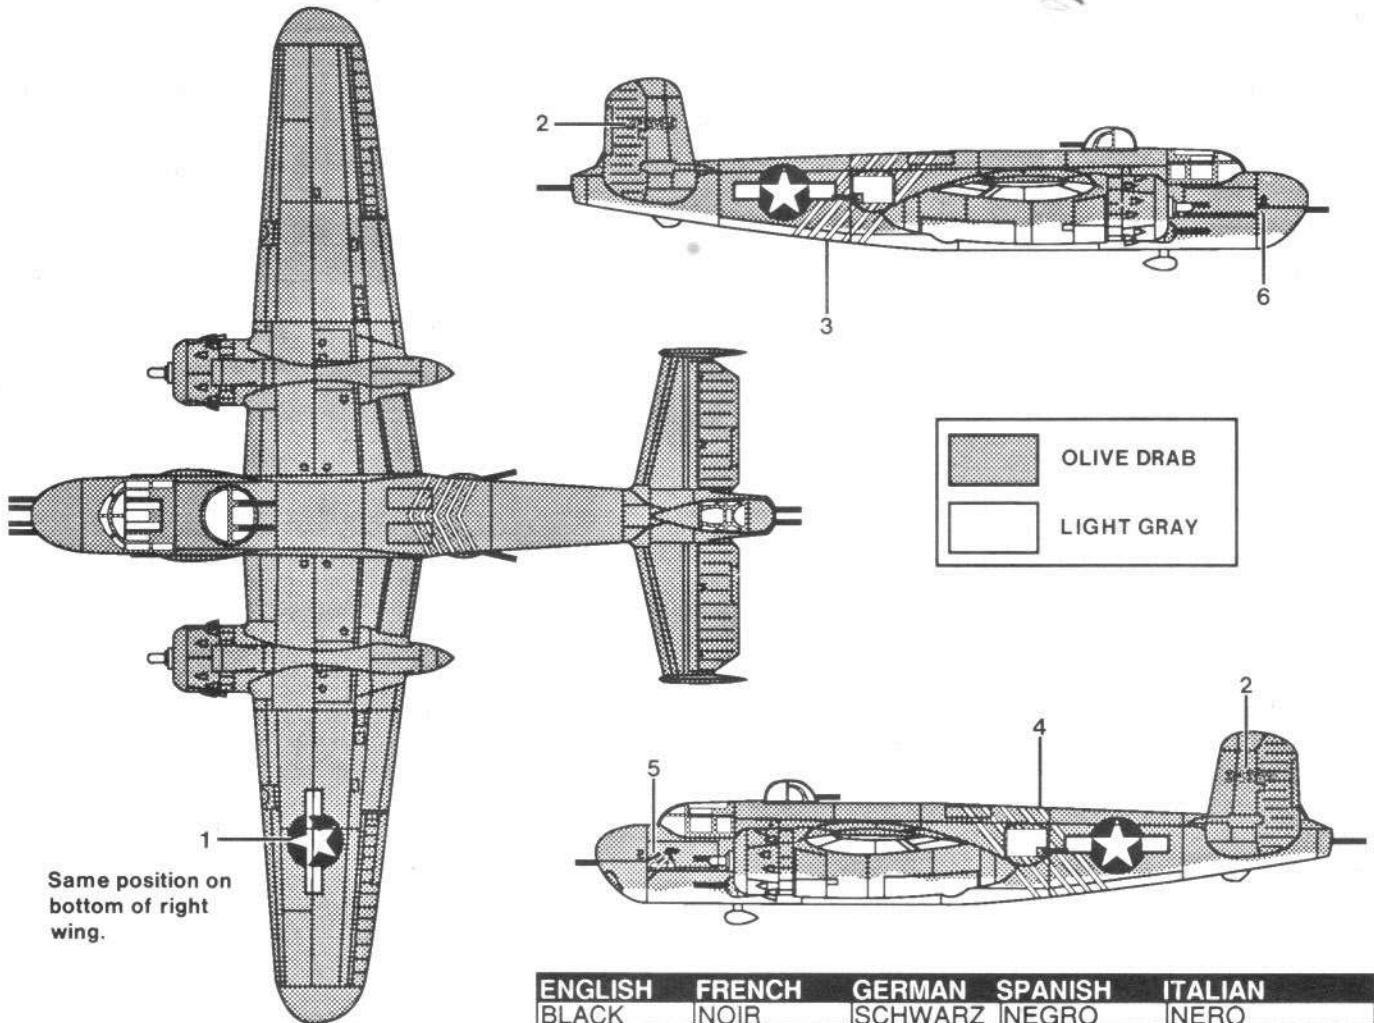

NORTH AMERICAN B-25H MITCHELL

ENGLISH	FRENCH	GERMAN	SPANISH	ITALIAN
BLACK	NOIR	SCHWARZ	NEGRO	NERO
SILVER	ARGENT	SILBERN	PLATA	ARGENTO
GUNMETAL	METALLIC	METALLIC	METALLICO	METALLICO
LT GRAY	GRIS CLAIR	HELL GRAU	GRIS CLARO	GRIGIO CHIARO
YELLOW	JAUNE	GELB	AMARILLO	GIALLO
GREEN	VERT	GRUN	VERDE	VERDE

4405

© 1993 Minicraft Models Inc.

Cement Parts
Coller
Kleben
Pegar
Incollare
Colar
Kleven

Do Not Cement Parts
Ne Pas Coller
Nicht Kleben
No Pegar
Non Incollare
Não Colar
Niet Kleven

Optional Parts
Choix
Auswahlmoglichkeit
Eleccion
Scelta
Opcao
Keuze

Repeat Operation
Répéter l'opération
Vorgang Wiederholen
Repitir la operación
Repetere
Repitir a Operação
Herhalen

3

ACADEMY
MINICRAFT