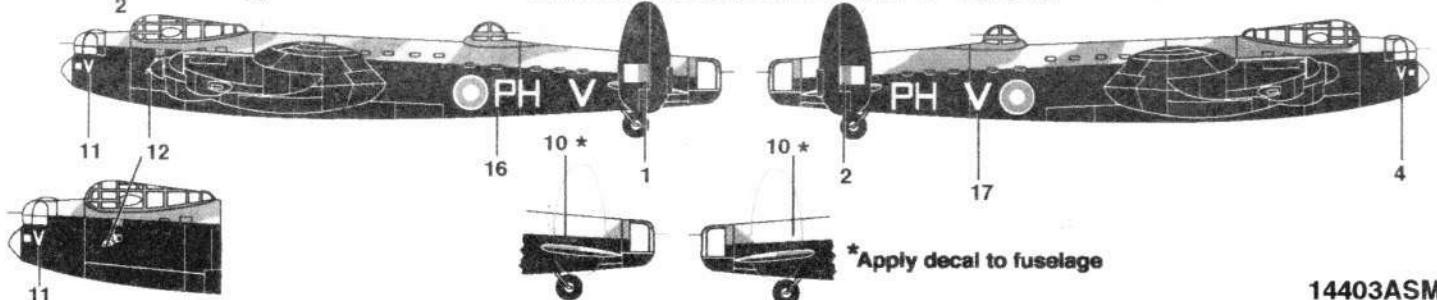

BRITISH ROYAL AIR FORCE "V" VICTOR

*Apply decal to fuselage

14403ASM