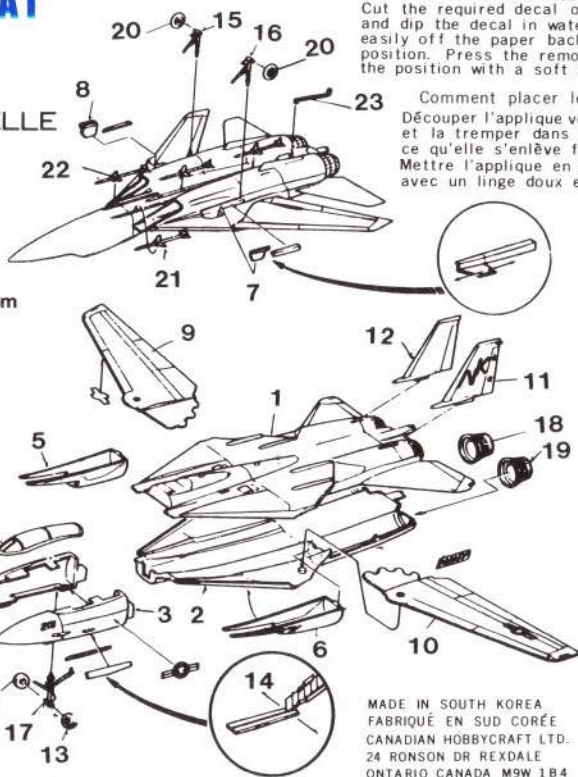

How to apply decals
Cut the required decal out of the sheet with a scissors and dip the decal in water for 30 seconds until it slides easily off the paper backing. Then slide it correctly into position. Press the removed decal onto the surface of the position with a soft dry rag for a good set.

Comment placer les appliques.

Découper l'applique voulue de la feuille avec des ciseaux et la tremper dans l'eau pendant 30 secondes, jusqu'à ce qu'elle s'enlève facilement de l'endos en papier. Mettre l'applique en position. Appuyer sur l'applique avec un linge doux et sec pour qu'elle colle bien.

PARTS

1. Fuselage(upper)
  Dessus du fuselage
2. Fuselage(Bottom)
  Dessous du fuselage
3. Nose(left)
  Nez gauche
4. Nose(right)
  Nez droit
5. Air intake(right)
  Prise d'air droite
6. Air intake(left)
  Prise d'air gauche
7. Main gear cover(right)
8. Main gear cover(left)
9. Main wing(right)
10. Main wing(left)
11. Radar(left)
12. Radar(right)
13. Nose tire
14. Nose gear cover
  Porte du train avant droit
15. Main gear(left)
  Train principal gauche
16. Main gear(right)
  Train principal droit
17. Nose gear
  train avant
- 18-19. Exhaust pipe
20. Main tire
- 21-22. Sparrow
23. Canopy
  Verrière

MADE IN SOUTH KOREA
FABRIQUÉ EN SUD CORÉE
CANADIAN HOBBYCRAFT LTD.
24 RONSON DR REXDALE
ONTARIO CANADA M9W 1B4