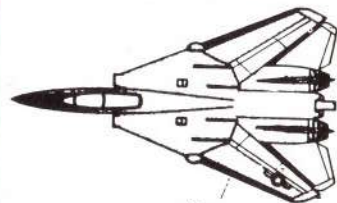

GRUMMAN TOMCAT

F-14

SCALE 1/144 ÉCHELLE

ONE MODEL KIT UN MODELE REDUIT

DATA

- ●LENGTH: 18.87m
  Longueur
- ●WIDTH: 19.55m(at 20wing degree)
  10.15m(at 75wing degree)
- Envergure
- ●Max. Speed: Mach 2.35
  Vitesse

Decal markings included may differ from the picture on this box
Les appliques fournies peuvent différer de l'illustration.

APPLIQUES ET COULEURS

Silver
Argenté

Flat Black
Noir mat