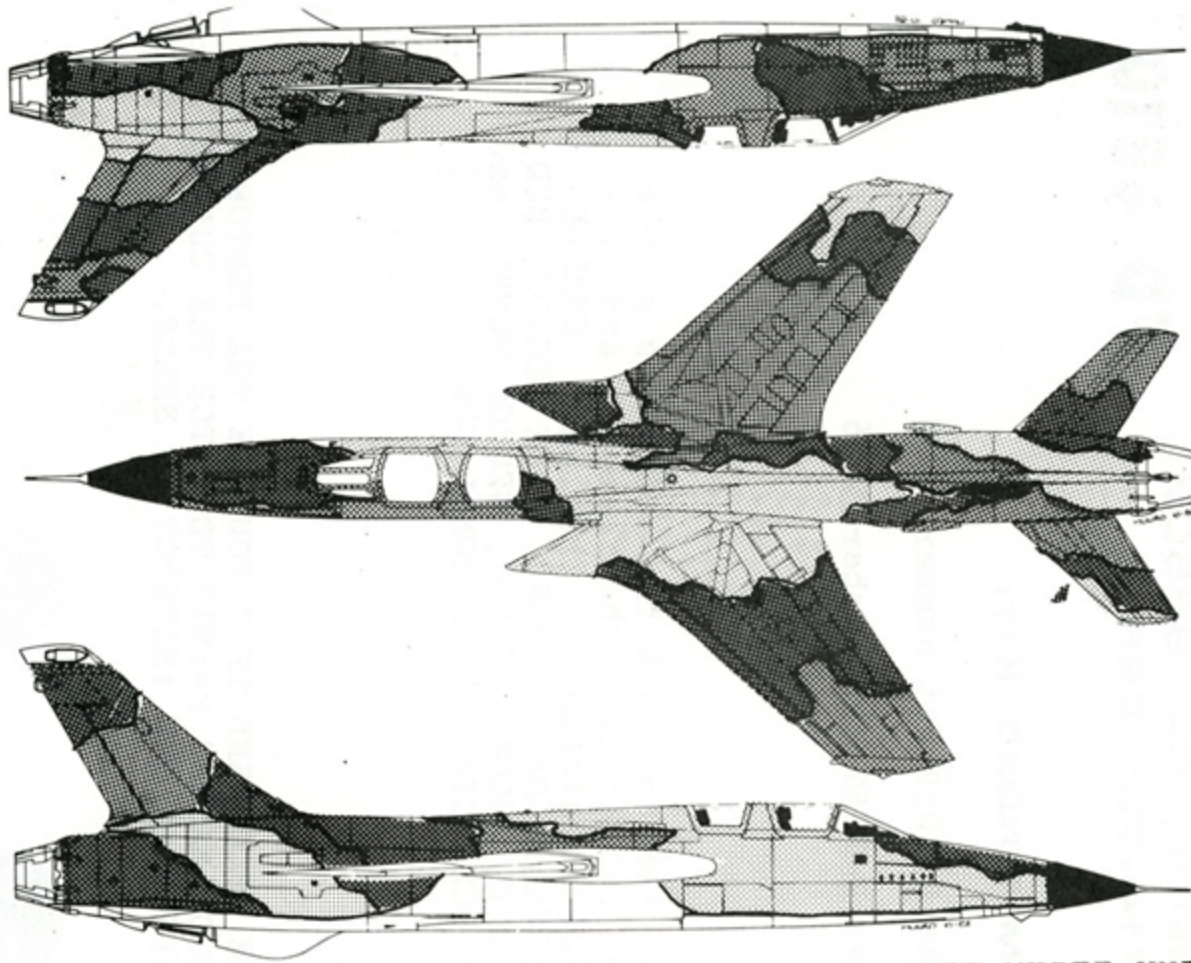

OFF WHITE UNDERSIDES

STANDARD CAMOUFLAGE PATTERN