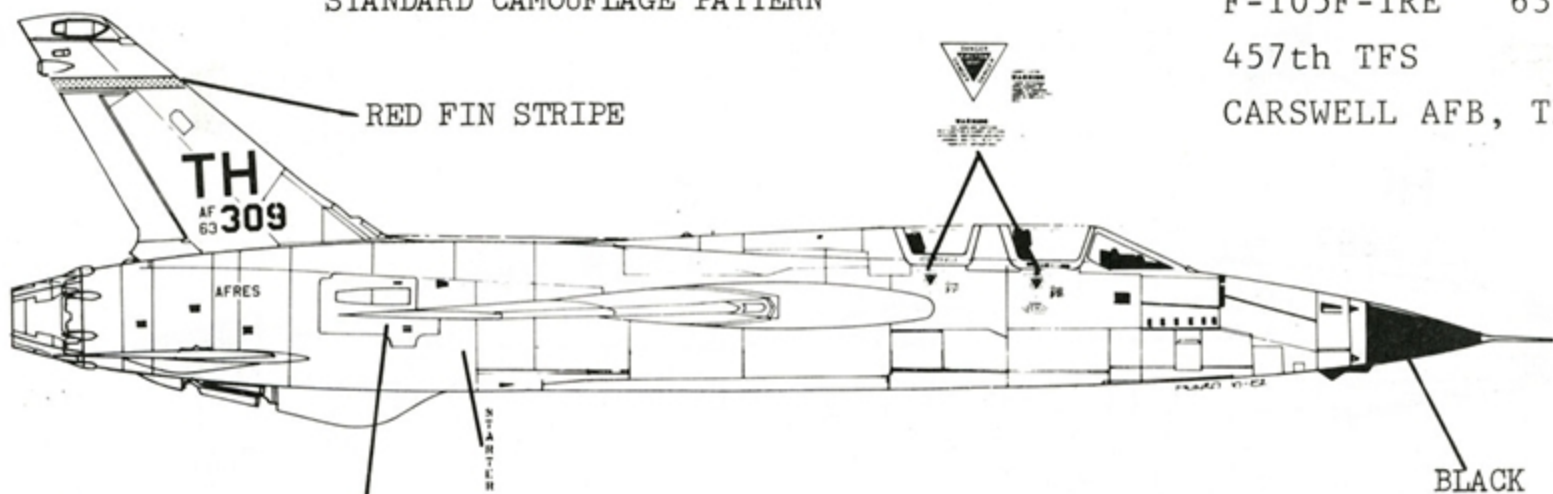

STANDARD CAMOUFLAGE PATTERN

F-105F-1RE 63-8309

457th TFS

CARSWELL AFB, TEXAS

RED FIN STRIPE