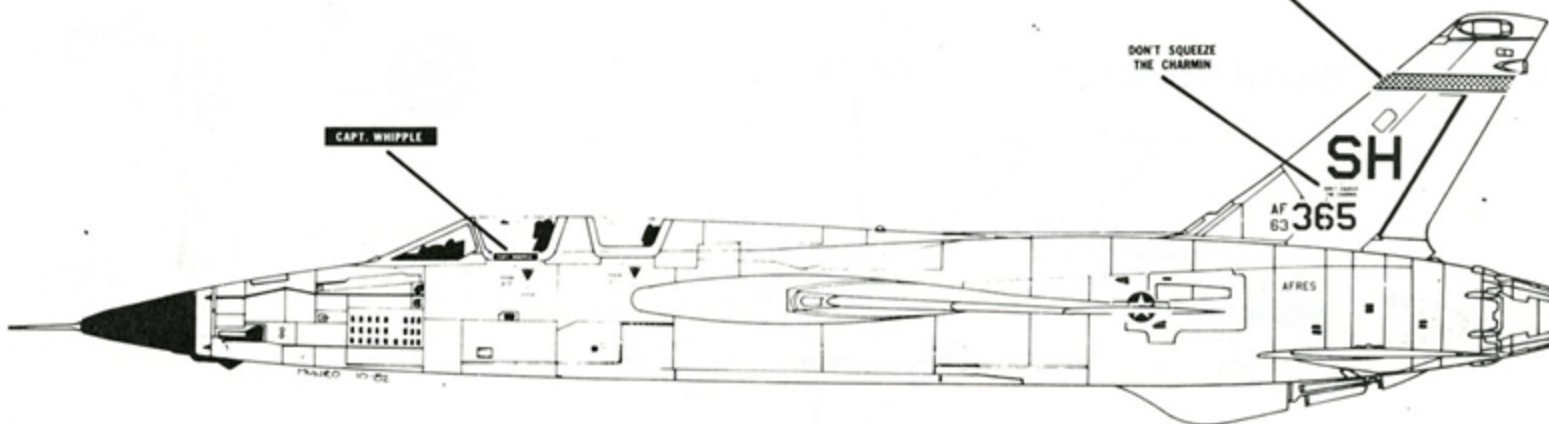

STANDARD CAMOUFLAGE PATTERN

F-105F-1RE 63-8365

465th TFS

TINKER AFB, OKLA.

BLUE FIN STRIPE

DONT SQUEEZE THE CHARMIN

CAPT. WHIPPLE

STANDARD CAMOUFLAGE PATTERN