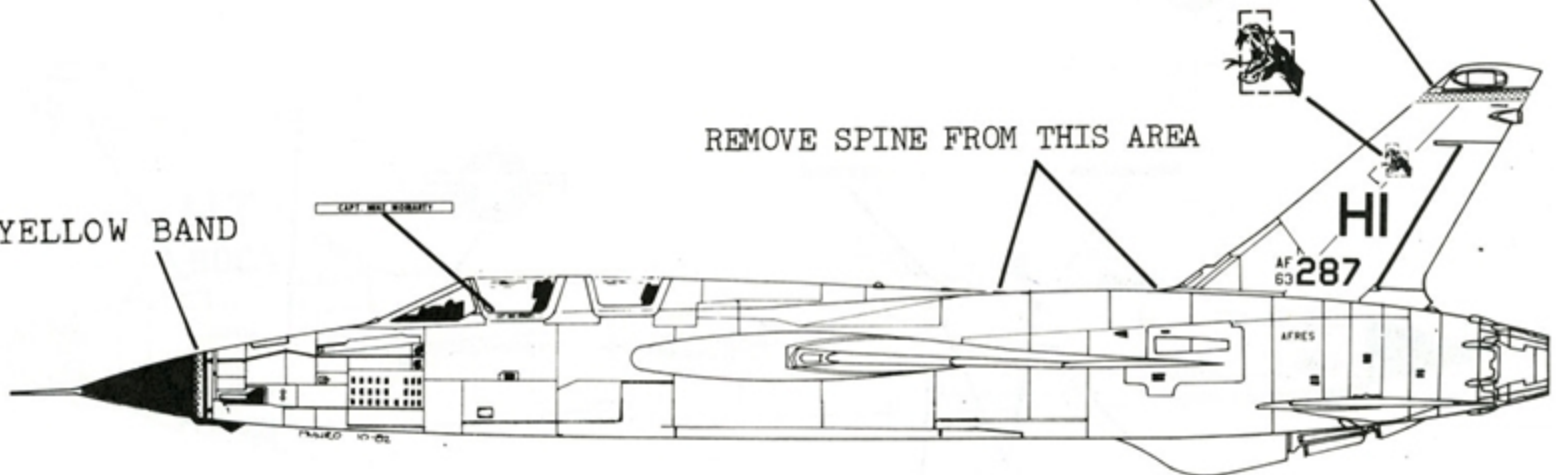

F-105F-1RE 63-8287
 466th TFS
 HILL AFB, UTAH

ALL INSIGNIA AND DATA ARE BLACK

BLACK

YELLOW FIN STRIPE

REMOVE SPINE FROM THIS AREA

YELLOW BAND

WRAP AROUND CAMOUFLAGE PATTERN

GRAY FIN CAP