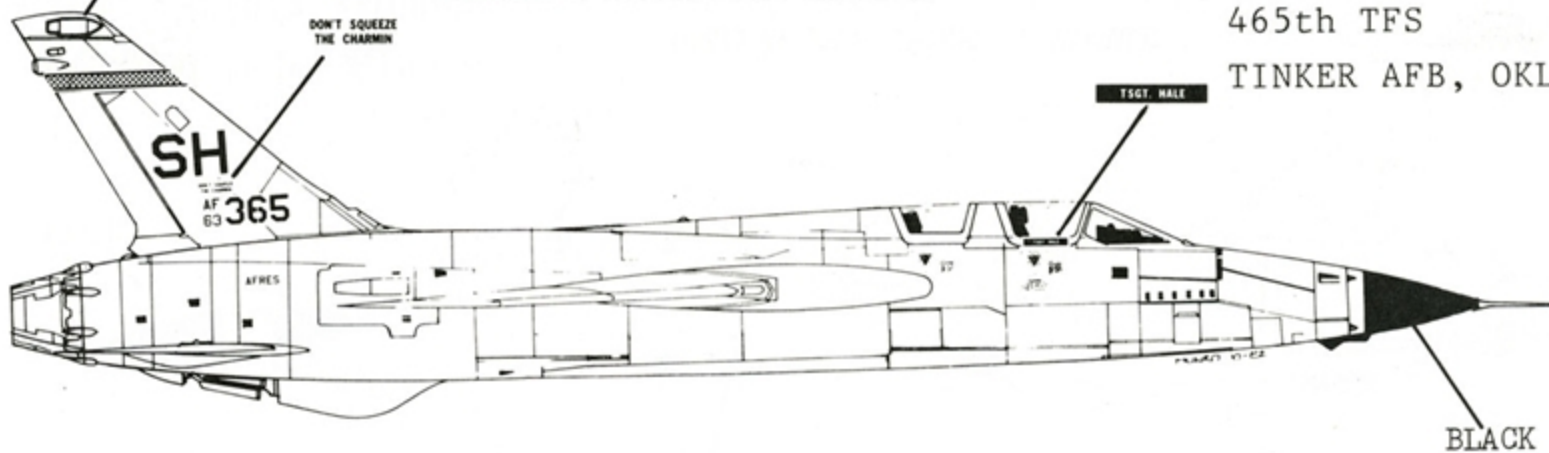

GRAY FIN CAP

STANDARD CAMOUFLAGE PATTERN

F-105F-1RE 63-8365

465th TFS

TINKER AFB, OKLA.