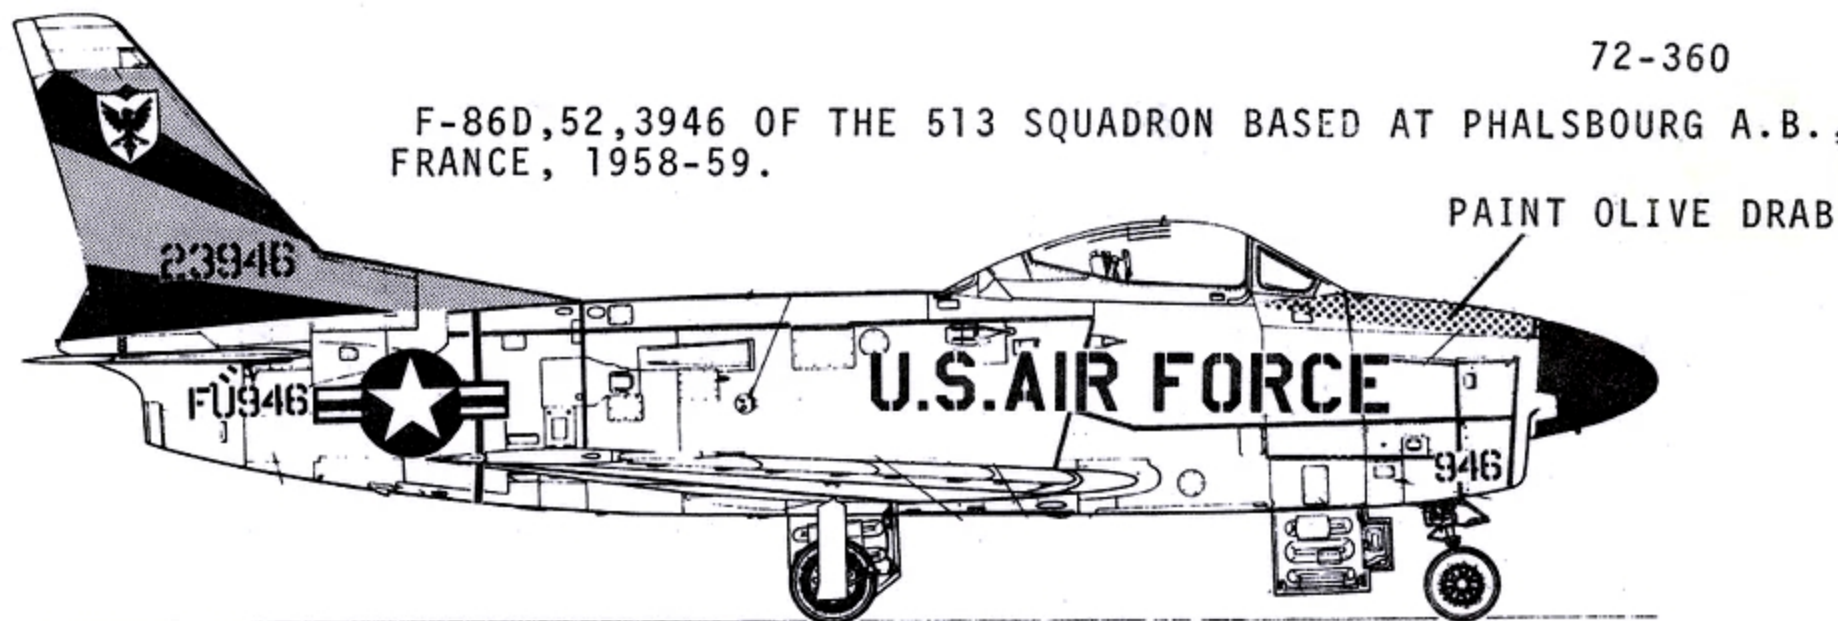

72-360

F-86D, 52,3946 OF THE 513 SQUADRON BASED AT PHALSBOURG A.B.,  
FRANCE, 1958-59.

F-86D, 52-3938 OF THE 496 FIGHTER INTERCEPTOR SQUADRON,  
HAHN A.B. GERMANY, 1958

ENTIRE PLANE IS NATURAL METAL WITH A BLACK NOSE.