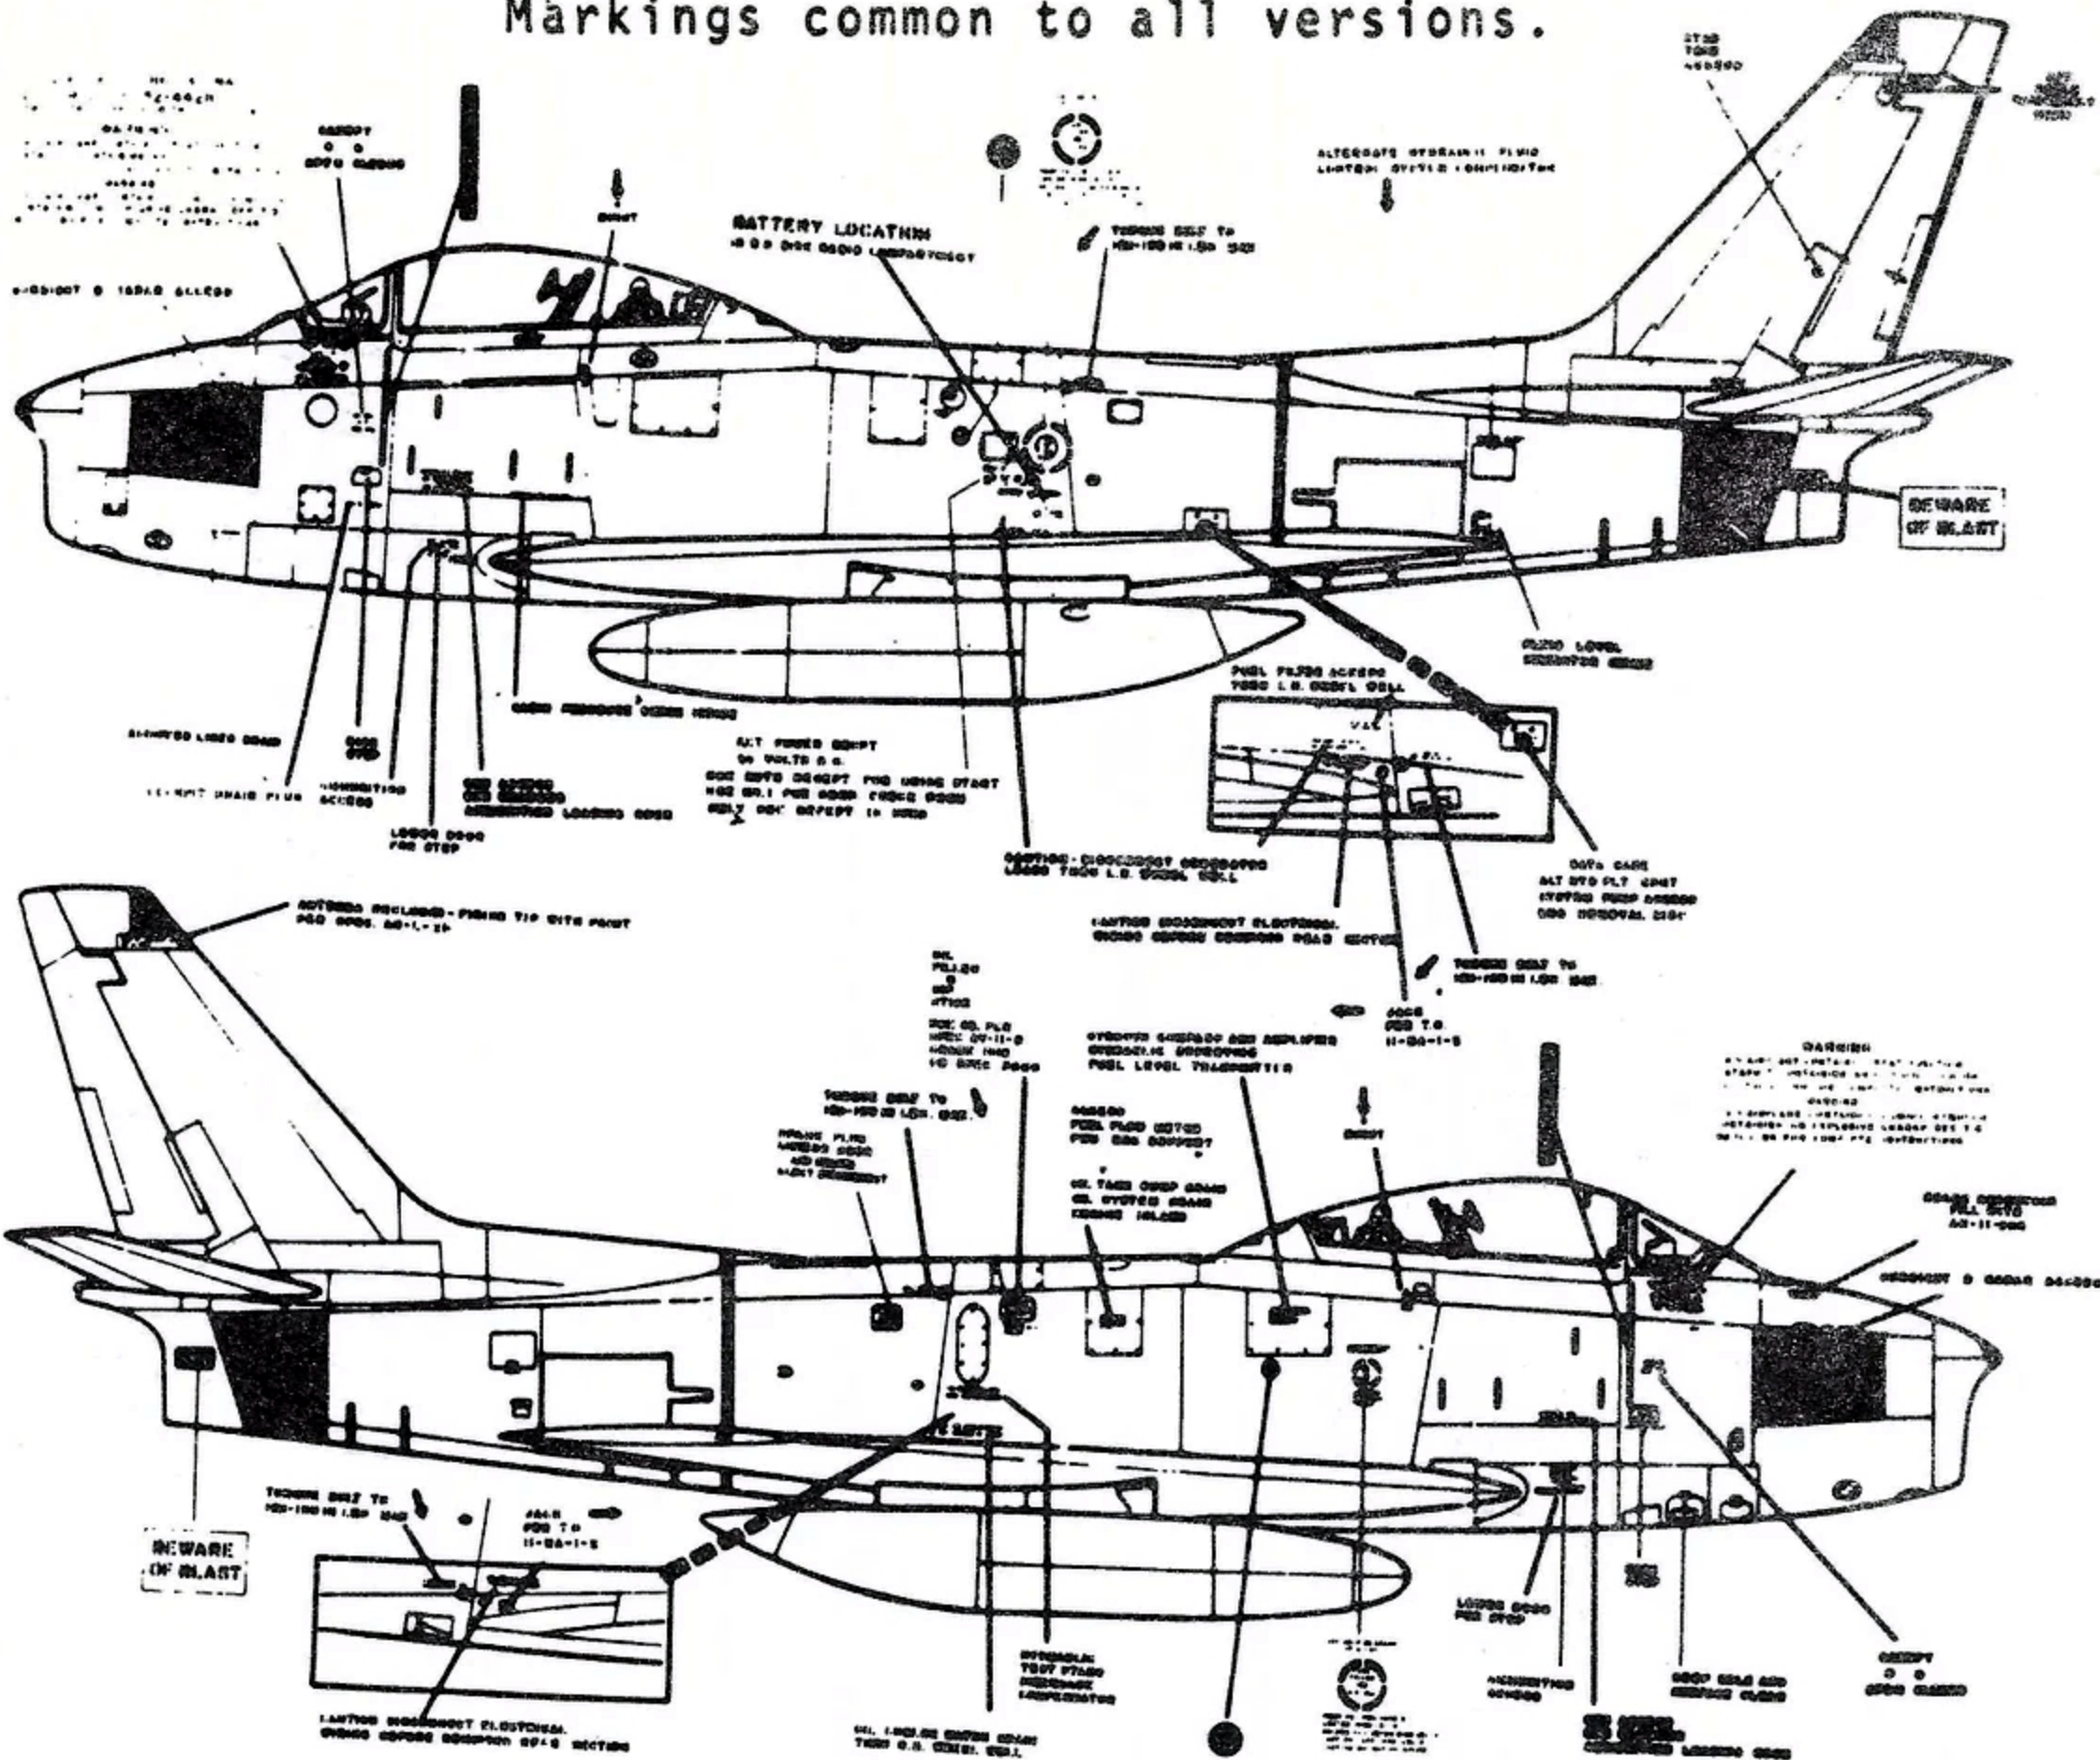

72-360

F-86D, 52,3946 OF THE 513 SQUADRON BASED AT PHALSBOURG A.B.,  
FRANCE, 1958-59.

F-86D, 52-3938 OF THE 496 FIGHTER INTERCEPTOR SQUADRON,  
HAHN A.B. GERMANY, 1958

ENTIRE PLANE IS NATURAL METAL WITH A BLACK NOSE.

Markings common to all versions.

LEFT SIDE PROVIDED INSIDE

USAF

DO NOT GET ALIGNED  
ON PAPER ONLY

NO STEP

TASK CONNECTION  
INDEX

NO STEP

GENERAL STUDY  
DETACHED AREA

DO NOT GET ALIGNED  
ON PAPER ONLY

STUDY AREA ONLY

STUDY AREA ONLY

STUDY AREA ONLY