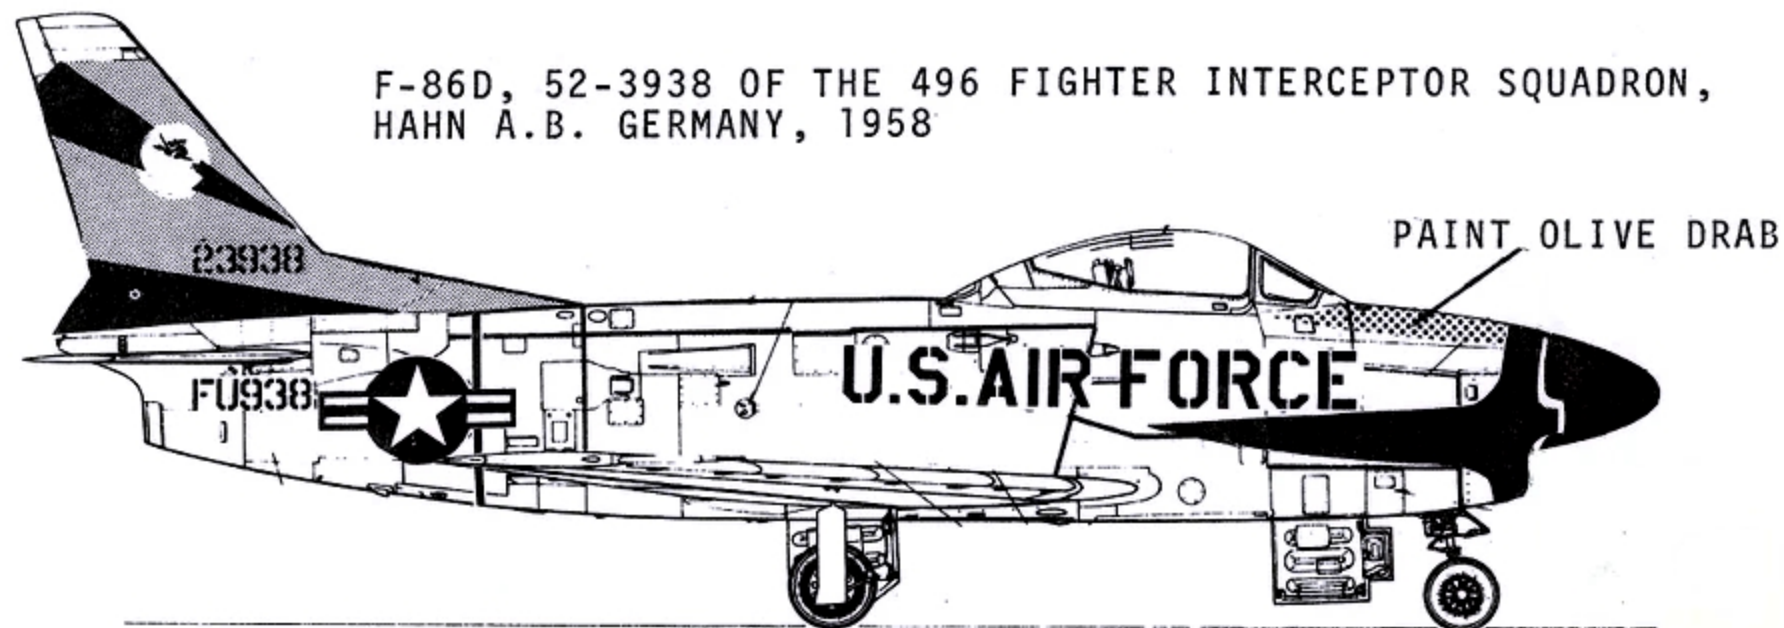

72-360

F-86D, 52,3946 OF THE 513 SQUADRON BASED AT PHALSBOURG A.B.,  
FRANCE, 1958-59.

F-86D, 52-3938 OF THE 496 FIGHTER INTERCEPTOR SQUADRON,  
HAHN A.B. GERMANY, 1958

ENTIRE PLANE IS NATURAL METAL WITH A BLACK NOSE.