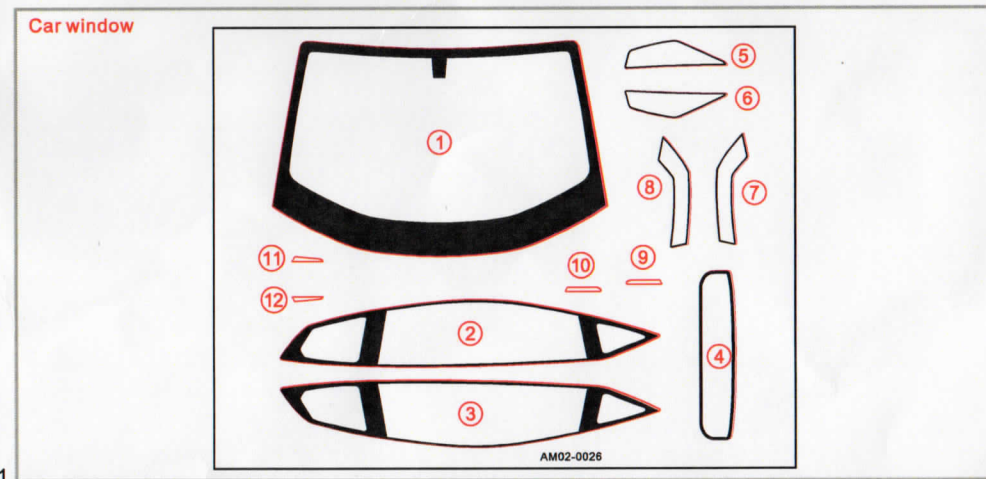

Lamborghini Huracan STO 1/24 Scale Full Detail Kit

ALPHA MODEL
AM02-0026

Lamborghini Huracan STO 1/24 Scale Full Detail Kit

ALPHA MODEL
AM02-0026

Lamborghini Huracan STO 1/24 Scale Full Detail Kit

ALPHA MODEL
AM02-0026

Lamborghini Huracan STO 1/24 Scale Full Detail Kit

ALPHA MODEL
AM02-0026

Lamborghini Huracan STO

1/24 Scale Full Detail Kit

ALPHA MODEL

AM02-0026