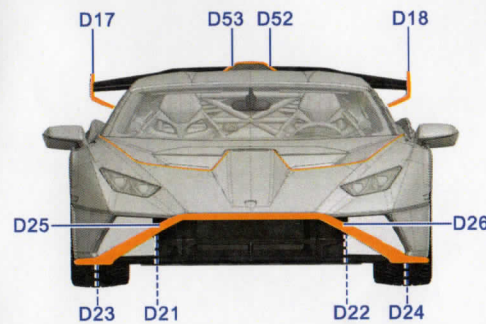

Lamborghini Huracan STO 1/24 Scale Full Detail Kit

ALPHA MODEL
AM02-0026

Lamborghini Huracan STO 1/24 Scale Full Detail Kit

ALPHA MODEL
AM02-0026

Lamborghini Huracan STO 1/24 Scale Full Detail Kit

ALPHA MODEL
AM02-0026

Lamborghini Huracan STO 1/24 Scale Full Detail Kit

ALPHA MODEL
AM02-0026

Lamborghini Huracan STO

1/24 Scale Full Detail Kit

ALPHA MODEL

AM02-0026