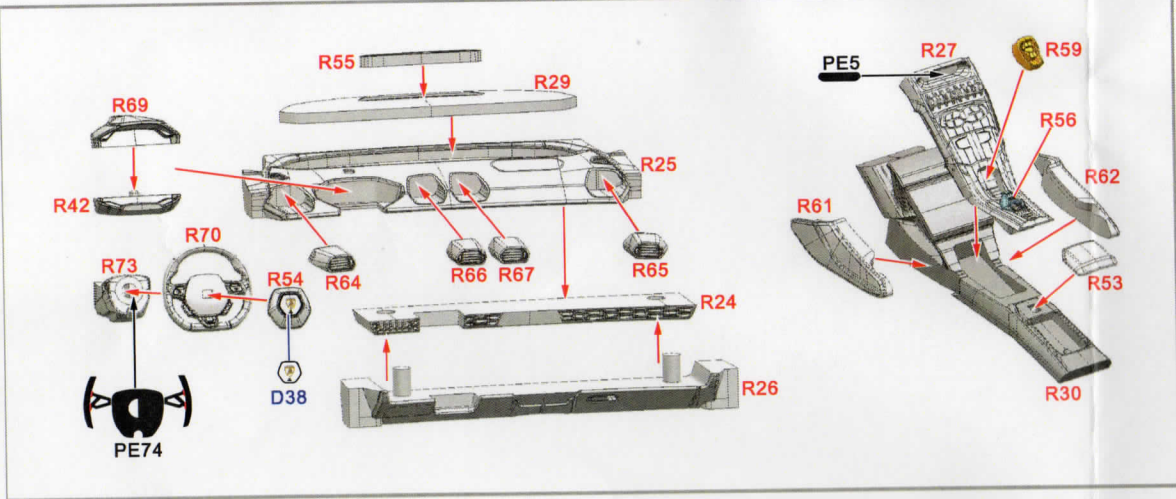

Lamborghini Huracan STO 1/24 Scale Full Detail Kit

ALPHA MODEL
AM02-0026

Lamborghini Huracan STO 1/24 Scale Full Detail Kit

ALPHA MODEL
AM02-0026

Lamborghini Huracan STO 1/24 Scale Full Detail Kit

ALPHA MODEL
AM02-0026

Lamborghini Huracan STO 1/24 Scale Full Detail Kit

ALPHA MODEL
AM02-0026

Lamborghini Huracan STO

1/24 Scale Full Detail Kit

ALPHA MODEL

AM02-0026