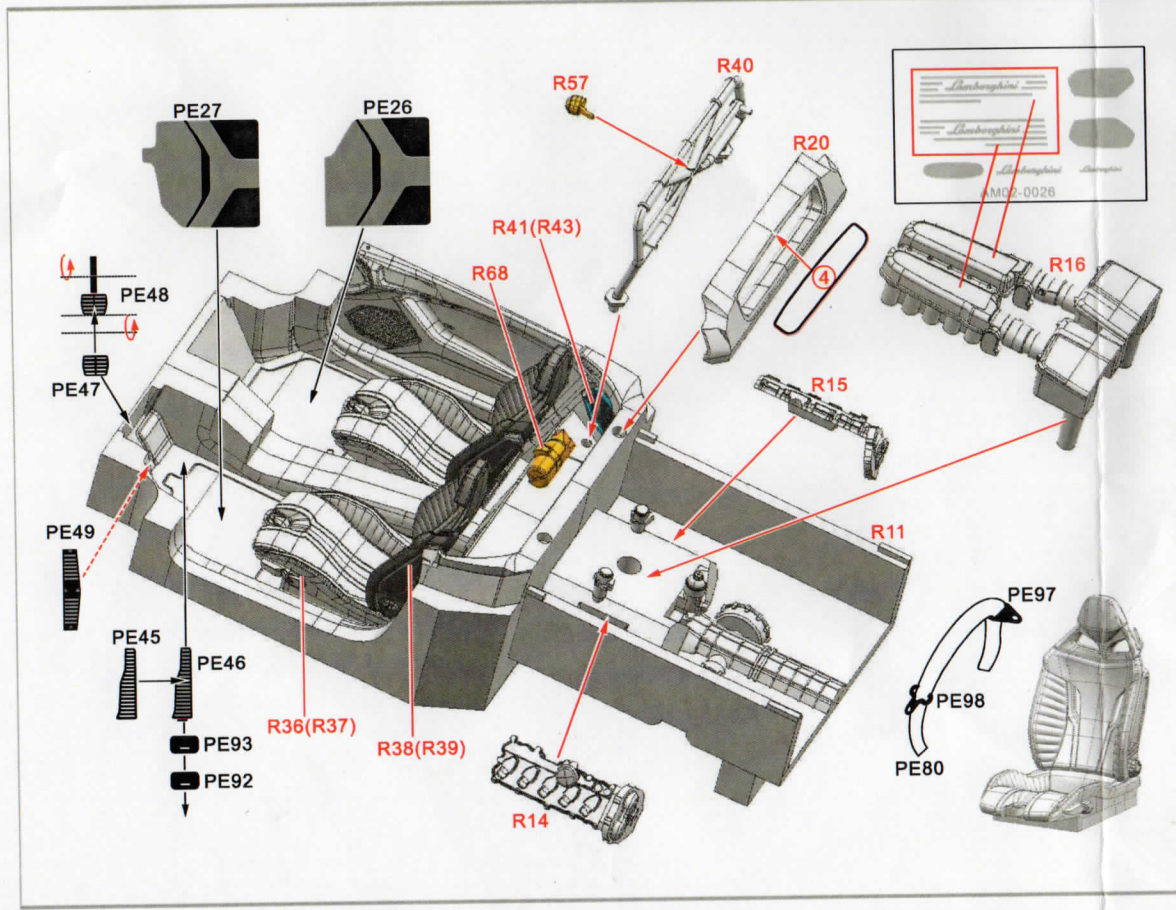

Lamborghini Huracan STO 1/24 Scale Full Detail Kit

ALPHA MODEL
AM02-0026

Lamborghini Huracan STO 1/24 Scale Full Detail Kit

ALPHA MODEL
AM02-0026

Lamborghini Huracan STO 1/24 Scale Full Detail Kit

ALPHA MODEL
AM02-0026

Lamborghini Huracan STO 1/24 Scale Full Detail Kit

ALPHA MODEL
AM02-0026

Lamborghini Huracan STO

1/24 Scale Full Detail Kit

ALPHA MODEL

AM02-0026