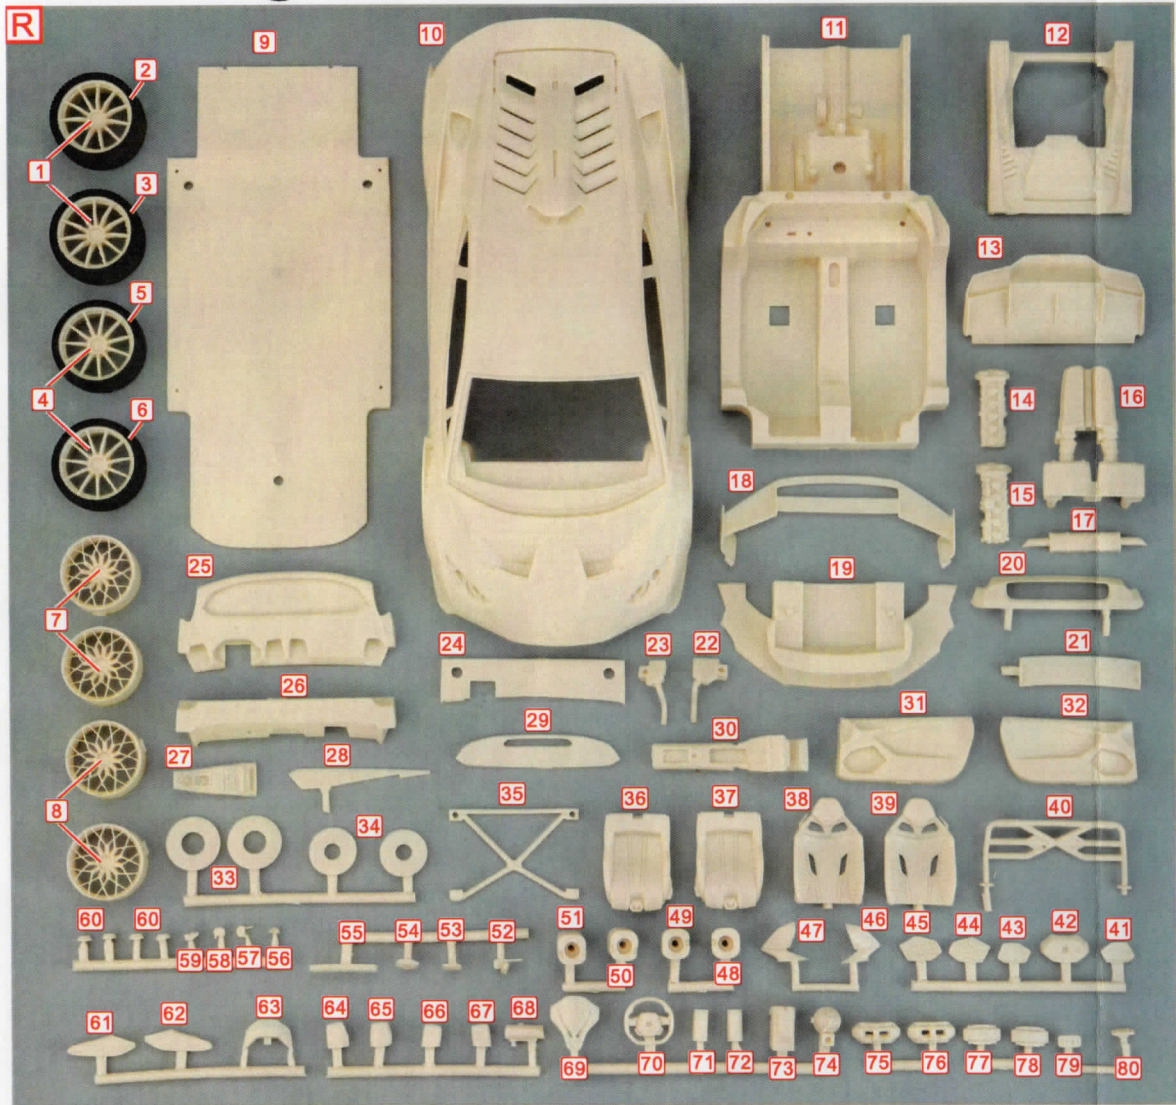

Lamborghini Huracan STO 1/24 Scale Full Detail Kit

ALPHA MODEL
AM02-0026

Lamborghini Huracan STO 1/24 Scale Full Detail Kit

ALPHA MODEL
AM02-0026

Lamborghini Huracan STO 1/24 Scale Full Detail Kit

ALPHA MODEL
AM02-0026

Lamborghini Huracan STO 1/24 Scale Full Detail Kit

ALPHA MODEL
AM02-0026

Lamborghini Huracan STO

1/24 Scale Full Detail Kit

ALPHA MODEL

AM02-0026