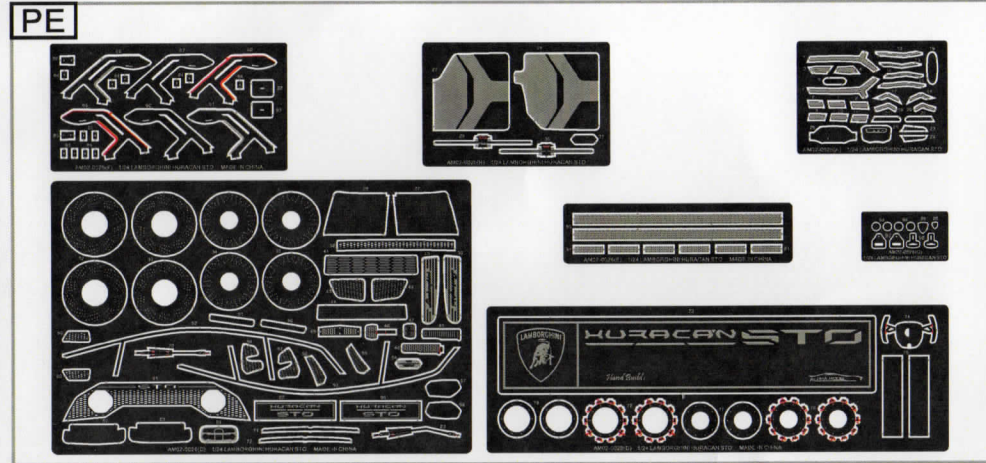

Lamborghini Huracan STO 1/24 Scale Full Detail Kit

ALPHA MODEL
AM02-0026

Lamborghini Huracan STO 1/24 Scale Full Detail Kit

ALPHA MODEL
AM02-0026

Lamborghini Huracan STO 1/24 Scale Full Detail Kit

ALPHA MODEL
AM02-0026

Lamborghini Huracan STO 1/24 Scale Full Detail Kit

ALPHA MODEL
AM02-0026

Lamborghini Huracan STO

1/24 Scale Full Detail Kit

ALPHA MODEL

AM02-0026