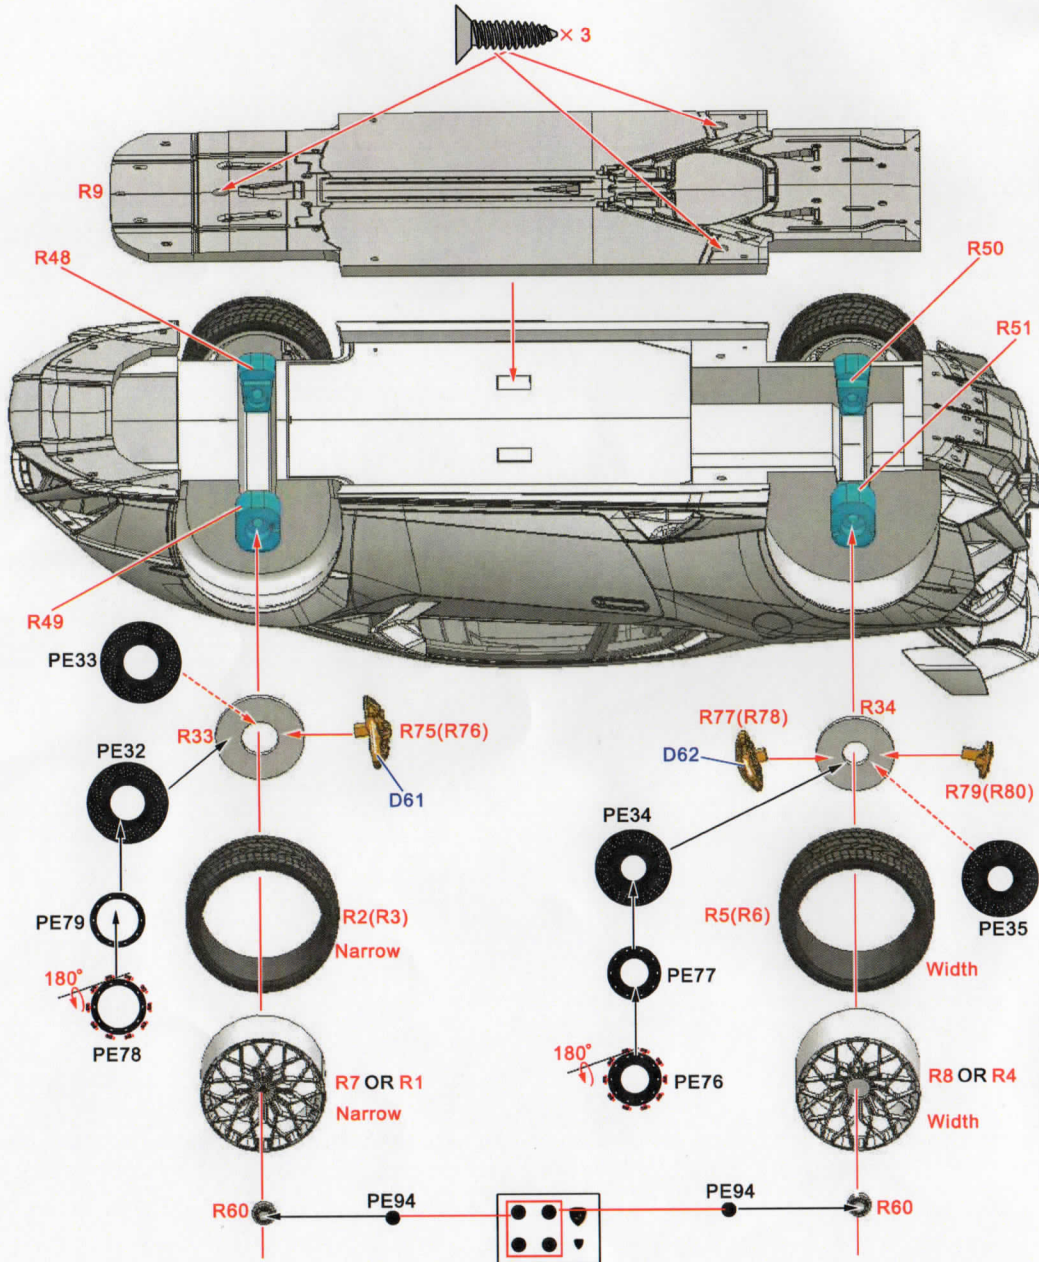

Lamborghini Huracan STO 1/24 Scale Full Detail Kit

ALPHA MODEL
AM02-0026

Lamborghini Huracan STO 1/24 Scale Full Detail Kit

ALPHA MODEL
AM02-0026

Lamborghini Huracan STO 1/24 Scale Full Detail Kit

ALPHA MODEL
AM02-0026

Lamborghini Huracan STO 1/24 Scale Full Detail Kit

ALPHA MODEL
AM02-0026

Lamborghini Huracan STO

1/24 Scale Full Detail Kit

ALPHA MODEL

AM02-0026