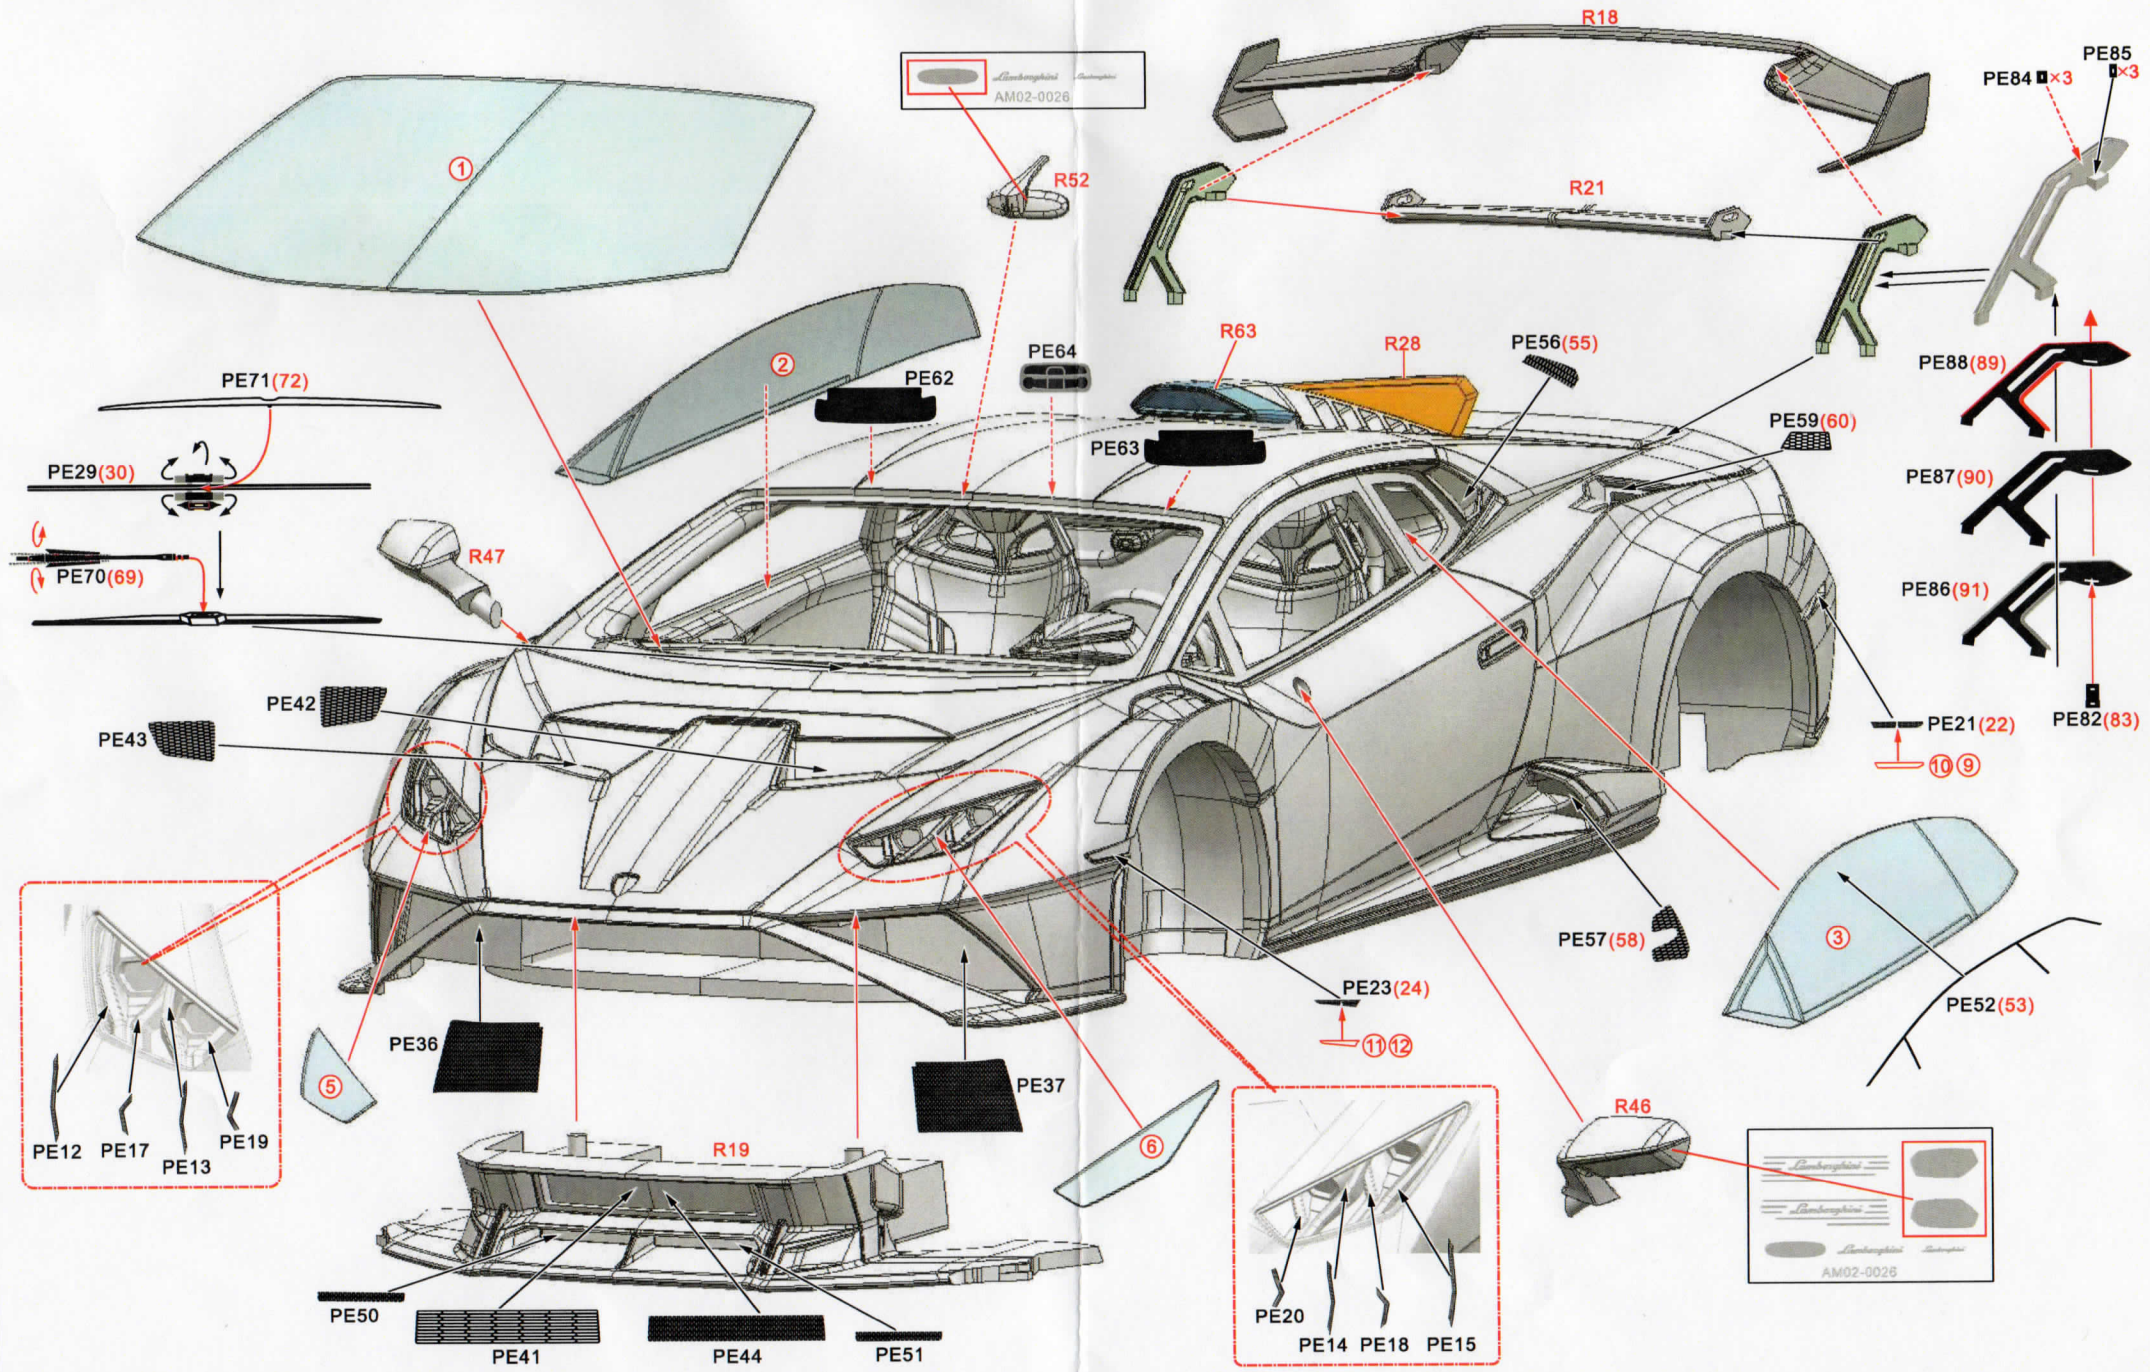

Lamborghini Huracan STO 1/24 Scale Full Detail Kit

ALPHA MODEL
AM02-0026

Lamborghini Huracan STO 1/24 Scale Full Detail Kit

ALPHA MODEL
AM02-0026

Lamborghini Huracan STO 1/24 Scale Full Detail Kit

ALPHA MODEL
AM02-0026

Lamborghini Huracan STO 1/24 Scale Full Detail Kit

ALPHA MODEL
AM02-0026

Lamborghini Huracan STO

1/24 Scale Full Detail Kit

ALPHA MODEL

AM02-0026