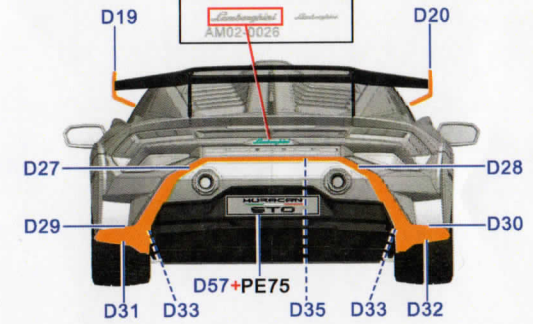

Lamborghini Huracan STO 1/24 Scale Full Detail Kit

ALPHA MODEL
AM02-0026

Lamborghini Huracan STO 1/24 Scale Full Detail Kit

ALPHA MODEL
AM02-0026

Lamborghini Huracan STO 1/24 Scale Full Detail Kit

ALPHA MODEL
AM02-0026

Lamborghini Huracan STO 1/24 Scale Full Detail Kit

ALPHA MODEL
AM02-0026

Lamborghini Huracan STO

1/24 Scale Full Detail Kit

ALPHA MODEL

AM02-0026