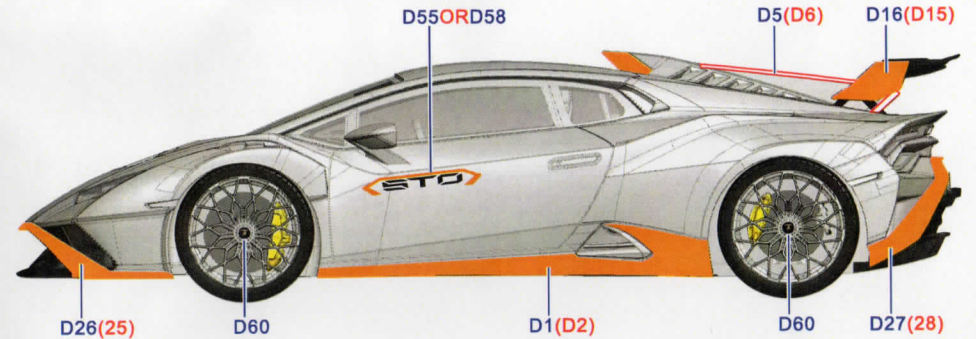

Lamborghini Huracan STO 1/24 Scale Full Detail Kit

ALPHA MODEL
AM02-0026

Lamborghini Huracan STO 1/24 Scale Full Detail Kit

ALPHA MODEL
AM02-0026

Lamborghini Huracan STO 1/24 Scale Full Detail Kit

ALPHA MODEL
AM02-0026

Lamborghini Huracan STO 1/24 Scale Full Detail Kit

ALPHA MODEL
AM02-0026

Lamborghini Huracan STO

1/24 Scale Full Detail Kit

ALPHA MODEL

AM02-0026