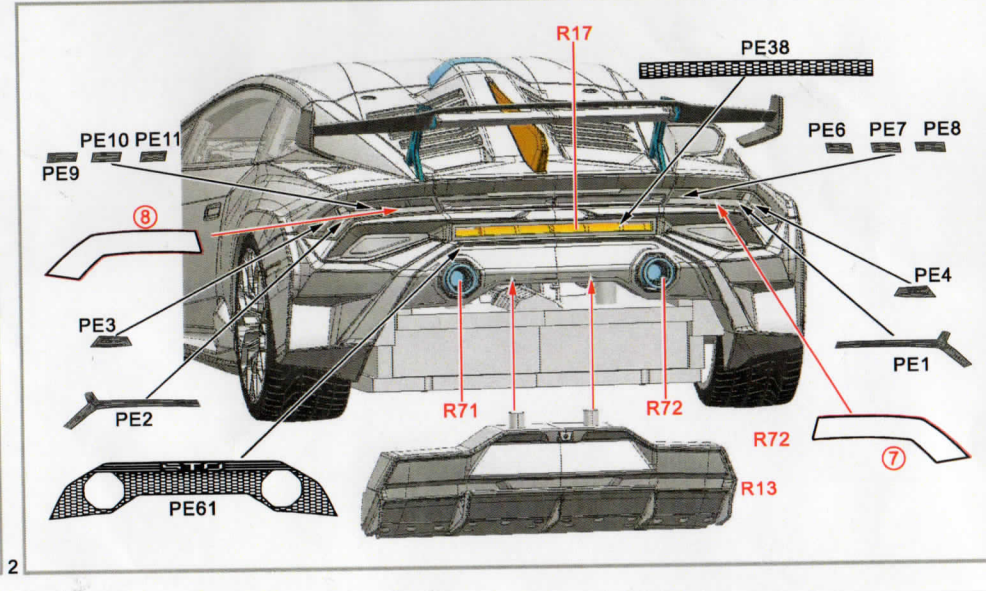

Lamborghini Huracan STO 1/24 Scale Full Detail Kit

ALPHA MODEL
AM02-0026

Lamborghini Huracan STO 1/24 Scale Full Detail Kit

ALPHA MODEL
AM02-0026

Lamborghini Huracan STO 1/24 Scale Full Detail Kit

ALPHA MODEL
AM02-0026

Lamborghini Huracan STO 1/24 Scale Full Detail Kit

ALPHA MODEL
AM02-0026

Lamborghini Huracan STO

1/24 Scale Full Detail Kit

ALPHA MODEL

AM02-0026