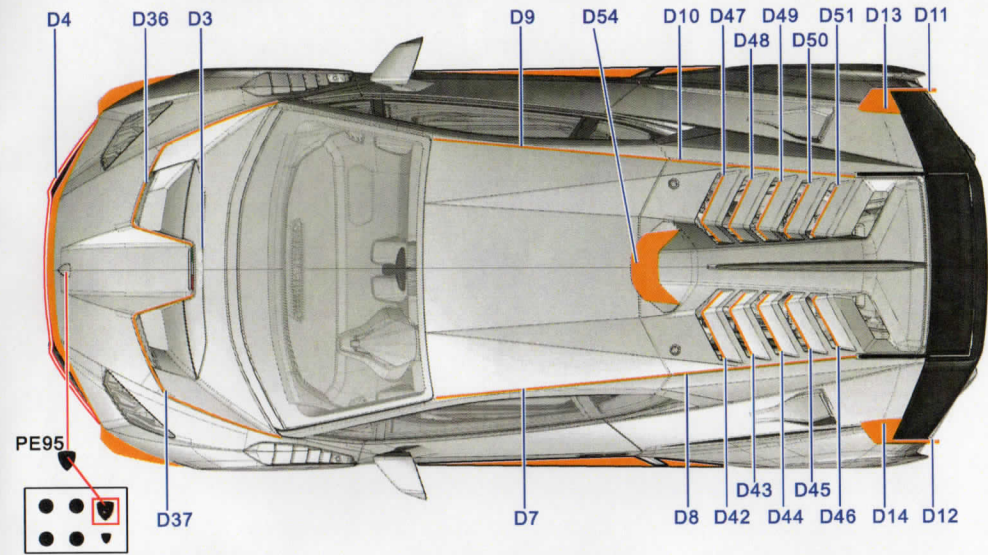

Lamborghini Huracan STO 1/24 Scale Full Detail Kit

ALPHA MODEL
AM02-0026

Lamborghini Huracan STO 1/24 Scale Full Detail Kit

ALPHA MODEL
AM02-0026

Lamborghini Huracan STO 1/24 Scale Full Detail Kit

ALPHA MODEL
AM02-0026

Lamborghini Huracan STO 1/24 Scale Full Detail Kit

ALPHA MODEL
AM02-0026

Lamborghini Huracan STO

1/24 Scale Full Detail Kit

ALPHA MODEL

AM02-0026