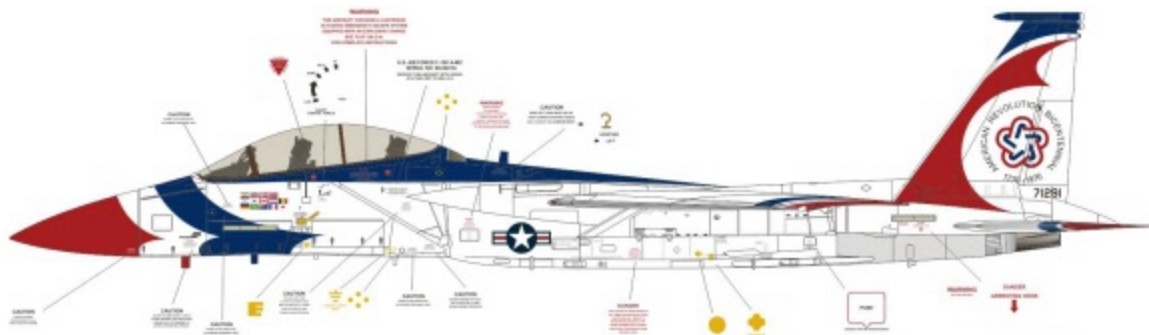

9960 Sourwood Drive
Fort Worth, TX 76244

WHAT'S OUT THERE?

- 1/48th Great Wall Hobbies F-15B
- 1/48th Hasegawa F-15D
- 1/48th Academy F-15D

F-15B (TF-15A) Eagle
S/N 71-0291
Bicentennial Scheme
Farnborough International
Air Show
July 1976

F-15B (TF-15A) Eagle
S/N 71-0291
World Tour Scheme
Australia
July 1976

F-15B (TF-15A) Eagle
S/N 71-0291
World Tour Scheme
Canada
July 1976

Note:
Different version flag scoreboard
vs Bicentennial jet

Note:
No "Canada" text on Aussie jet

F-15B (TF-15A) Eagle
 S/N 71-0291
 World Tour Scheme
 Canada
 July 1976

- Aircraft Notes:
- ESCAPAC Seats
 - Vertical stab RWR "pods" are the same size on both
 - Small Speed brake
 - Aux. vents on outside of each intake are non-existent
 - Afterburner petals are installed
 - No wingtip formation lights
 - No M61 Vulcan installed; associated vents do not exist
 - CFTs installed but only on the "world tour" markings jets