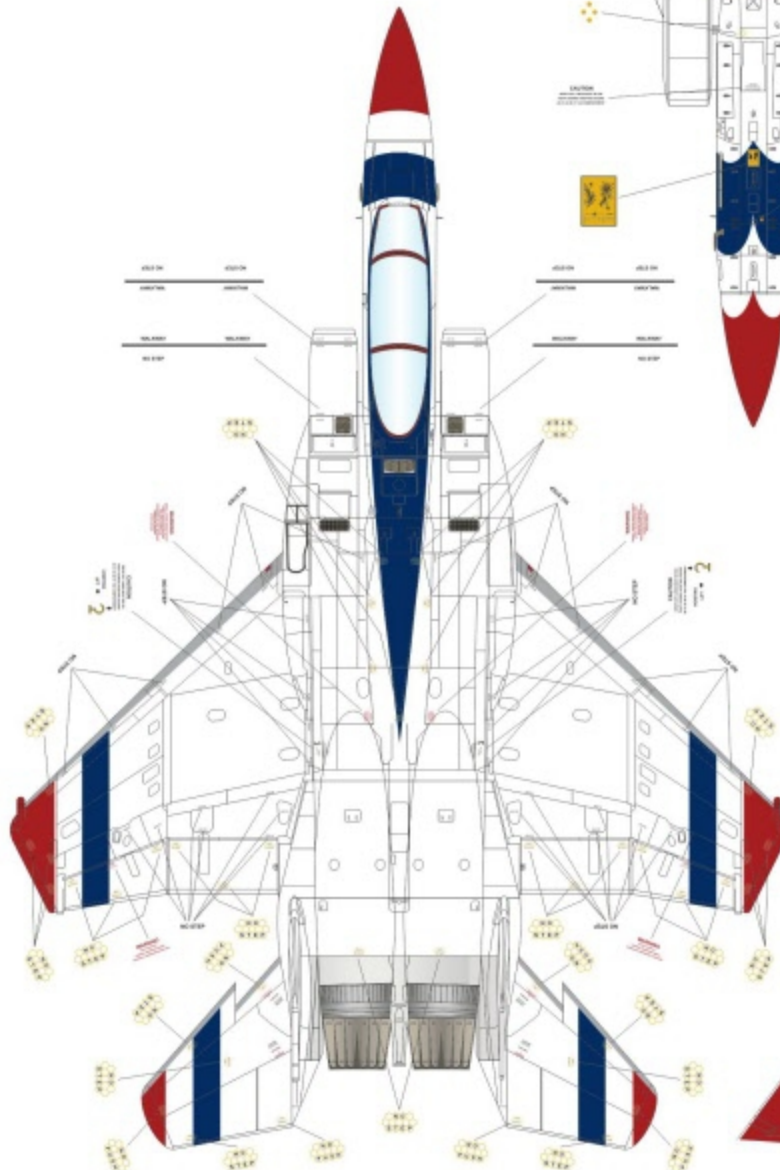

F-15B (TF-15A) Eagle
S/N 71-0291
World Tour Scheme
Australia
July 1976

F-15B (TF-15A) Eagle
S/N 71-0291
World Tour Scheme
Canada
July 1976

Note:
Different version flag scoreboard
vs Bicentennial jet

Note:
No "Canada" text on Aussie jet

F-15B (TF-15A) Eagle
 S/N 71-0291
 World Tour Scheme
 Canada
 July 1976

- Aircraft Notes:
- ESCAPAC Seats
 - Vertical stab RWR "pods" are the same size on both
 - Small Speed brake
 - Aux. vents on outside of each intake are non-existent
 - Afterburner petals are installed
 - No wingtip formation lights
 - No M61 Vulcan installed; associated vents do not exist
 - CFTs installed but only on the "world tour" markings jets