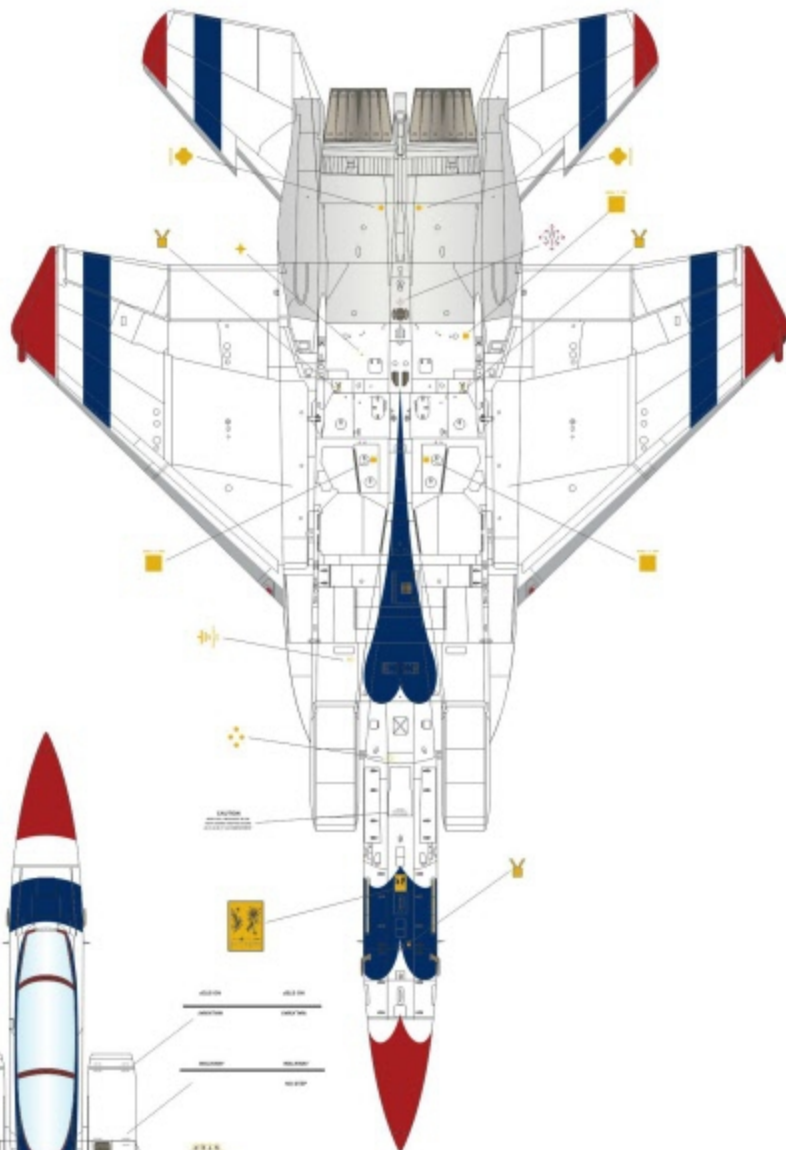

F-15B (TF-15A) Eagle
S/N 71-0291
World Tour Scheme
Australia
July 1976

F-15B (TF-15A) Eagle
S/N 71-0291
World Tour Scheme
Canada
July 1976

Note:
Different version flag scoreboard
vs Bicentennial jet

Note:
No "Canada" text on Aussie jet

F-15B (TF-15A) Eagle
 S/N 71-0291
 World Tour Scheme
 Canada
 July 1976

- Aircraft Notes:
- ESCAPAC Seats
 - Vertical stab RWR "pods" are the same size on both
 - Small Speed brake
 - Aux. vents on outside of each intake are non-existent
 - Afterburner petals are installed
 - No wingtip formation lights
 - No M61 Vulcan installed; associated vents do not exist
 - CFTs installed but only on the "world tour" markings jets