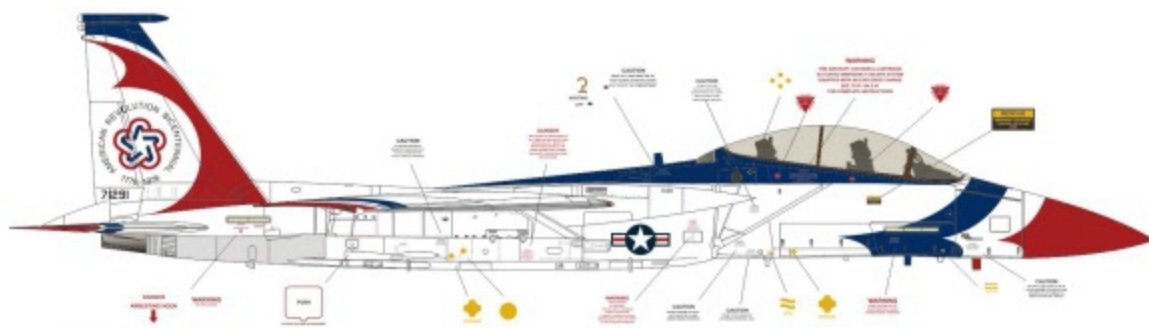

9960 Sourwood Drive
Fort Worth, TX 76244

WHAT'S OUT THERE?

- 1/48th Great Wall Hobbies F-15B
- 1/48th Hasegawa F-15D
- 1/48th Academy F-15D

F-15B (TF-15A) Eagle
S/N 71-0291
Bicentennial Scheme
Farnborough International
Air Show
July 1976

F-15B (TF-15A) Eagle
S/N 71-0291
World Tour Scheme
Australia
July 1976

F-15B (TF-15A) Eagle
S/N 71-0291
World Tour Scheme
Canada
July 1976

Note:
Different version flag scoreboard
vs Bicentennial jet

Note:
No "Canada" text on Aussie jet

F-15B (TF-15A) Eagle
 S/N 71-0291
 World Tour Scheme
 Canada
 July 1976

- Aircraft Notes:
- ESCAPAC Seats
 - Vertical stab RWR "pods" are the same size on both
 - Small Speed brake
 - Aux. vents on outside of each intake are non-existent
 - Afterburner petals are installed
 - No wingtip formation lights
 - No M61 Vulcan installed; associated vents do not exist
 - CFTs installed but only on the "world tour" markings jets