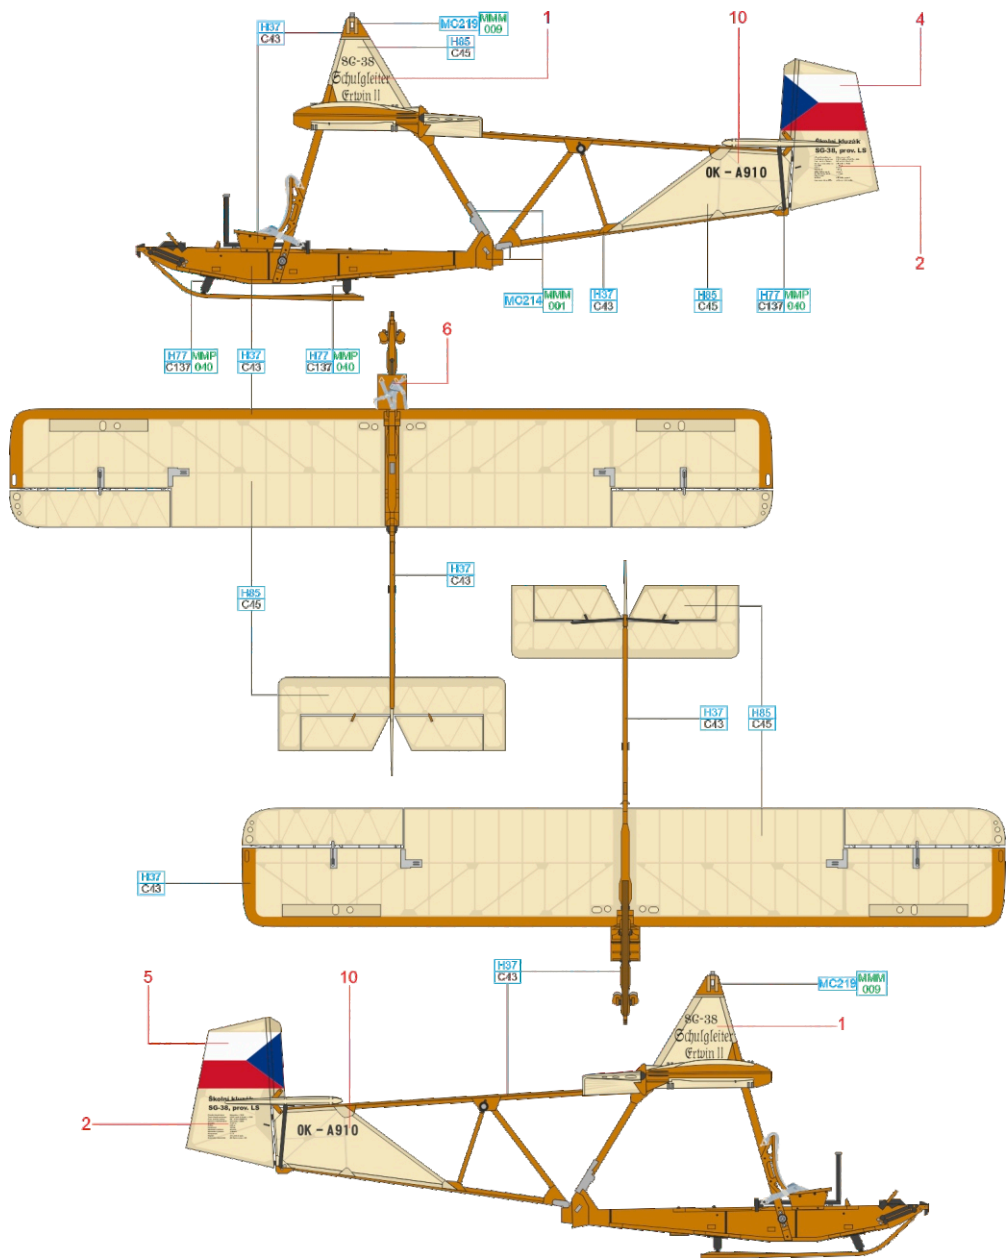

wire A lenght = some 42 mm

wire B lenght = some 46 mm
wire C lenght = some 48 mm
wire D lenght = some 44 mm
wire E lenght = some 61 mm

ŠK 38

DARK IRON
MC214
MMM 001
BRASS
MC218
MMM 009
SAIL COLOR
H85 C45
WOOD
H37 C43
TIRE BLACK
H77 MMP C137 040