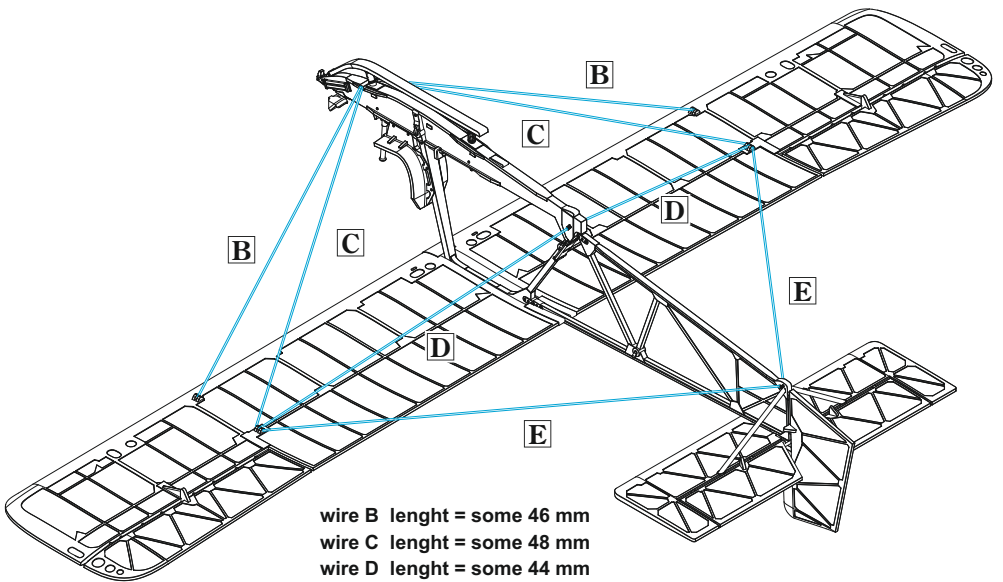

wire A lenght = some 42 mm

wire B lenght = some 46 mm
wire C lenght = some 48 mm
wire D lenght = some 44 mm
wire E lenght = some 61 mm

ŠK 38

DARK IRON
MC214
MMM 001
BRASS
MC218
MMM 009
SAIL COLOR
H85 C45
WOOD
H37 C43
TIRE BLACK
H77 MMP C137 040