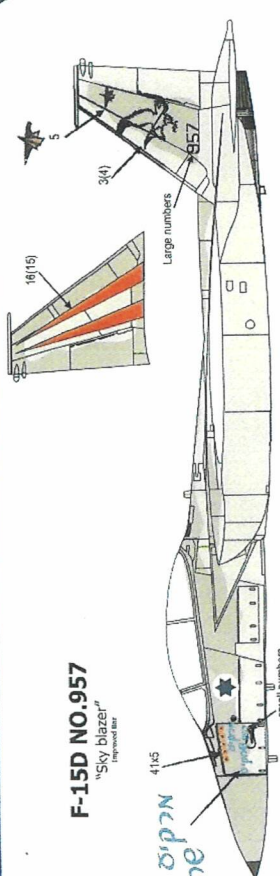

apply both sides

Wing pylon style 1

apply both sides and both pylons

13 מוסקור 17 מוסקור
14 מוסקור 18 מוסקור
31 For A/C 30 For B/D

33A(33B) Number
(3 to 4 digits)

Wing pylon style 2

apply both sides and both pylons

33A(33B) 32 Number
For A/B/C/D (3 to 4 digits)

CAMOUFLAGE

FS-36375, Hu. 127, M.M. 1728

FS-36320, Hu. 128, M.M. 1741

RIGHT SIDE

Fuel tank

The Twin Tail knight sq.

Number
(4 digits)

Number
(4 digits)

Number
(4 digits)

28(29)

CFT II

Now all CFT are updated to CFT II.

Apply decals 20-23 for Improved Baz and

decals 15,25,26,27 for normal Baz.

Use decals 8 or 6(7) according to the squadron.

PYTHON 4

F-15A NO.663
"The lighter"

F-15C NO.686
"The Steamer"

F-15B NO.404
"Arrow from bow"

F-15A NO.689
"Efroni"

F-15B NO.113
"lonely wolf"

F-15D NO.957
"Sky blazer"

F-15C NO.106
"Galaxy"