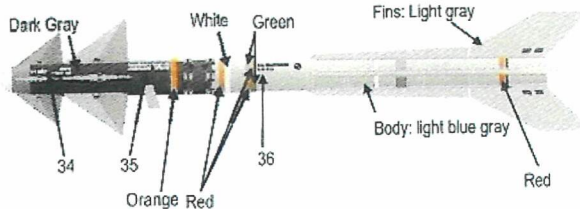

SD-15,16,17 Israeli Air Force F-15A/B/C/D - BAZ

Sky's Decals

Decals design by:
Netanel Deri

F-15C NO.848 "Falcon" Improved baz

LEFT SIDE

Center pylon

apply both sides

Wing pylon style 1

apply both sides and both pylons

13 מוסקור 17 מוסקור
14 מוסקור 18 מוסקור
31 For A/C 30 For B/D

33A(33B) Number
(3 to 4 digits)

Wing pylon style 2

apply both sides and both pylons

33A(33B) 32 Number
For A/B/C/D (3 to 4 digits)

CAMOUFLAGE

FS-36375, Hu. 127, M.M. 1728

FS-36320, Hu. 128, M.M. 1741

RIGHT SIDE

Fuel tank

The Twin Tail knight sq.

Number
(4 digits)

Number
(4 digits)

Number
(4 digits)

28(29)

CFT II

Now all CFT are updated to CFT II.

Apply decals 20-23 for Improved Baz and

decals 15,25,26,27 for normal Baz.

Use decals 8 or 6(7) according to the squadron.

PYTHON 4