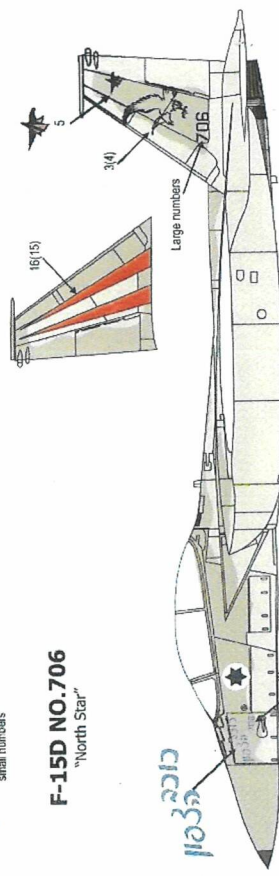

apply both sides

Wing pylon style 1

apply both sides and both pylons

13 מוסקור 17 מוסקור
14 מוסקור 18 מוסקור
31 For A/C 30 For B/D

33A(33B) Number
(3 to 4 digits)

Wing pylon style 2

apply both sides and both pylons

33A(33B) 32 Number
For A/B/C/D (3 to 4 digits)

CAMOUFLAGE

FS-36375, Hu. 127, M.M. 1728

FS-36320, Hu. 128, M.M. 1741

RIGHT SIDE

Fuel tank

The Twin Tail knight sq.

Number
(4 digits)

Number
(4 digits)

Number
(4 digits)

28(29)

CFT II

Now all CFT are updated to CFT II.

Apply decals 20-23 for Improved Baz and

decals 15,25,26,27 for normal Baz.

Use decals 8 or 6(7) according to the squadron.

PYTHON 4

F-15A NO.663
"The lighter"

F-15C NO.686
"The Steamer"

F-15B NO.404
"Arrow from bow"

F-15A NO.689
"Efroni"

F-15B NO.113
"lonely wolf"

F-15D NO.957
"Sky blazer"

F-15C NO.106
"Galaxy"