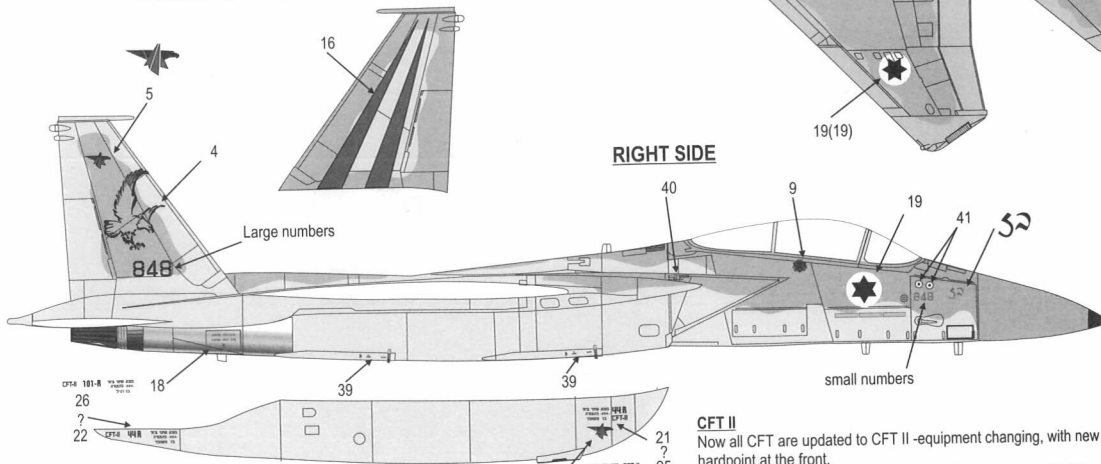

Sky's Decals no.16, 17,18

Israeli AF F-15A/B/C/D "BAZ"/"IMPROVED BAZ"

F-15C NO.848
"Falcon"
Improved baz

LEFT SIDE

Center pylon
apply both sides

Wing pylon style 1
apply both sides and both pylons

בז משובץ בז משובץ
חד משובץ דו משובץ
31 30
For A/C For B/D

Wing pylon style 2
apply both sides and both pylons

CAMOUFLAGE

- FS-36375, Hu. 127, M.M. 1728
- FS-36320, Hu. 128, M.M. 1741

RIGHT SIDE

Fuel tank

CFT II

Now all CFT are updated to CFT II -equipment changing, with new hardpoint at the front.
Apply decals 20-23 for Improved Baz and decals 15,25,26,27 for normal Baz.
Use decals 8 or 6(7) according to the squadron.