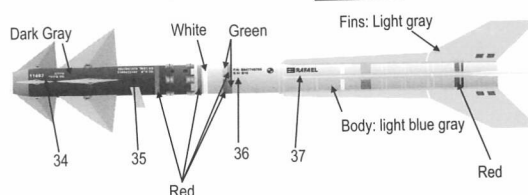

CFT II

Now all CFT are updated to CFT II -equipment changing, with new hardpoint at the front.
Apply decals 20-23 for Improved Baz and decals 15,25,26,27 for normal Baz.
Use decals 8 or 6(7) according to the squadron.

PYTHON 4