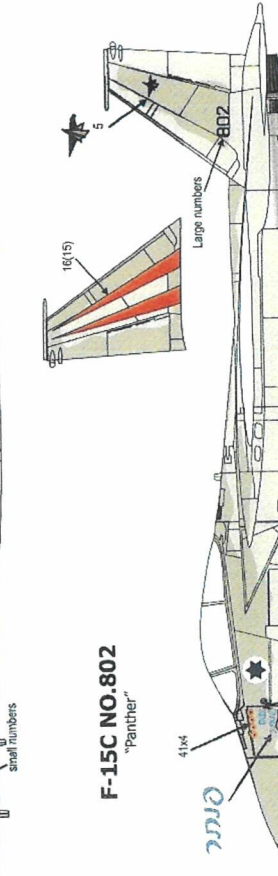

F-15C NO.802
"Panther"