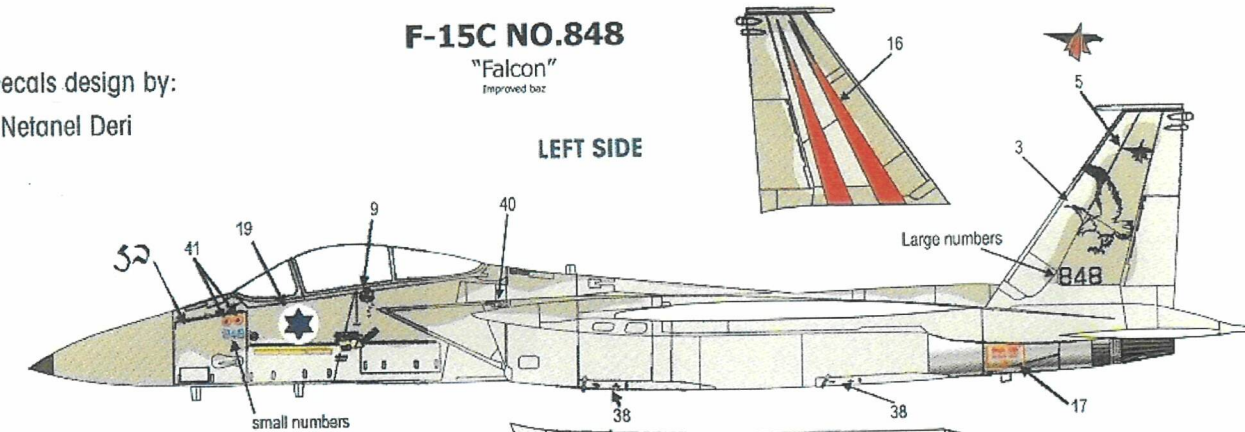

PYTHON 4

STENCILS-BAZ/IMPROVED BAZ

SD-15,16,17 Israeli Air Force F-15A/B/C/D - BAZ

Sky's Decals

Decals design by:
Netanel Deri

F-15C NO.848 "Falcon" Improved baz

LEFT SIDE

Center pylon

apply both sides

Wing pylon style 1

apply both sides and both pylons

13 מוסקור 17 מוסקור
14 מוסקור 18 מוסקור
31 For A/C 30 For B/D

33A(33B) Number
(3 to 4 digits)

Wing pylon style 2

apply both sides and both pylons