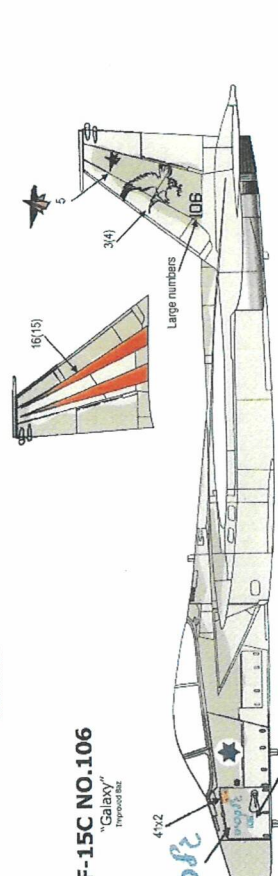

Sky's Decals no.16, 17,18

Israeli AF F-15A/B/C/D "BAZ"/"IMPROVED BAZ"

F-15C NO.848
"Falcon"
Improved baz

LEFT SIDE

Center pylon
apply both sides

Wing pylon style 1
apply both sides and both pylons

בז משובץ בז משובץ
חד משובץ דו משובץ
31 30
For A/C For B/D

apply both sides

Wing pylon style 1

apply both sides and both pylons

13 מוסקור 17 מוסקור
14 מוסקור 18 מוסקור
31 For A/C 30 For B/D

33A(33B) Number
(3 to 4 digits)

Wing pylon style 2

apply both sides and both pylons

33A(33B) 32 Number
For A/B/C/D (3 to 4 digits)

CAMOUFLAGE

FS-36375, Hu. 127, M.M. 1728

FS-36320, Hu. 128, M.M. 1741

RIGHT SIDE

Fuel tank

The Twin Tail knight sq.

Number
(4 digits)

PYTHON 4

F-15A NO.663
"The lighter"

F-15C NO.686
"The Steamer"

F-15B NO.404
"Arrow from bow"

F-15A NO.689
"Efroni"

F-15B NO.113
"lonely wolf"

F-15D NO.957
"Sky blazer"

F-15C NO.106
"Galaxy"