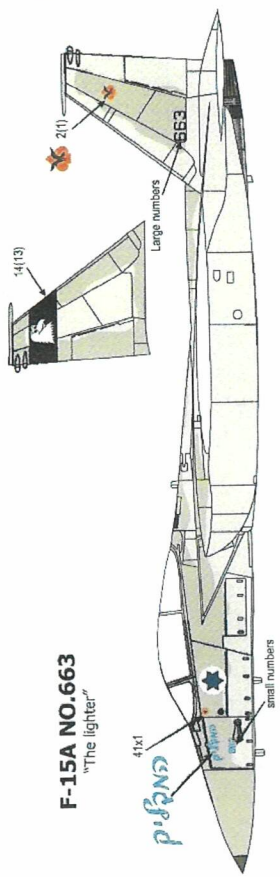

F-15C NO.686
"The Steamer"

F-15A NO.663
"The lighter"