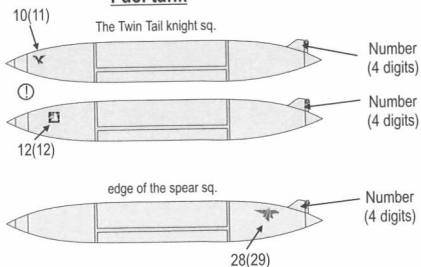

Sky's Decals no.16, 17,18

Israeli AF F-15A/B/C/D "BAZ"/"IMPROVED BAZ"

F-15C NO.848
"Falcon"
Improved baz

LEFT SIDE

Center pylon
apply both sides

Wing pylon style 1
apply both sides and both pylons

בז משובץ בז משובץ
חד משובץ דו משובץ
31 30
For A/C For B/D

Wing pylon style 2
apply both sides and both pylons

CAMOUFLAGE

- FS-36375, Hu. 127, M.M. 1728
- FS-36320, Hu. 128, M.M. 1741

RIGHT SIDE

Fuel tank

CFT II

Now all CFT are updated to CFT II -equipment changing, with new hardpoint at the front.
Apply decals 20-23 for Improved Baz and decals 15,25,26,27 for normal Baz.
Use decals 8 or 6(7) according to the squadron.