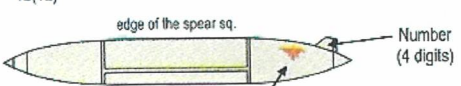

SD-15,16,17 Israeli Air Force F-15A/B/C/D - BAZ

Sky's Decals

Decals design by:
Netanel Deri

F-15C NO.848 "Falcon" Improved baz

LEFT SIDE

Center pylon

apply both sides

Wing pylon style 1

apply both sides and both pylons

13 מוסקור 17 מוסקור
14 מוסקור 18 מוסקור
31 For A/C 30 For B/D

33A(33B) Number
(3 to 4 digits)

Wing pylon style 2

apply both sides and both pylons

33A(33B) 32 Number
For A/B/C/D (3 to 4 digits)

CAMOUFLAGE

FS-36375, Hu. 127, M.M. 1728

FS-36320, Hu. 128, M.M. 1741

RIGHT SIDE

Fuel tank

The Twin Tail knight sq.

Number
(4 digits)

Number
(4 digits)

Number
(4 digits)

28(29)

CFT II

Now all CFT are updated to CFT II.

Apply decals 20-23 for Improved Baz and

decals 15,25,26,27 for normal Baz.

Use decals 8 or 6(7) according to the squadron.

PYTHON 4