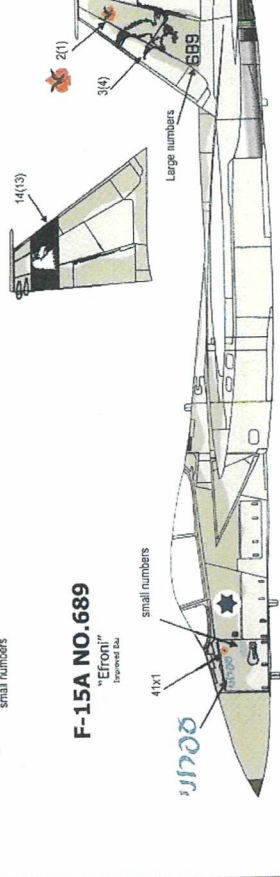

apply both sides

Wing pylon style 1

apply both sides and both pylons

13 מוסקור 17 מוסקור
14 מוסקור 18 מוסקור
31 For A/C 30 For B/D

33A(33B) Number
(3 to 4 digits)

Wing pylon style 2

apply both sides and both pylons

33A(33B) 32 Number
For A/B/C/D (3 to 4 digits)

CAMOUFLAGE

FS-36375, Hu. 127, M.M. 1728

FS-36320, Hu. 128, M.M. 1741

RIGHT SIDE

Fuel tank

The Twin Tail knight sq.

Number
(4 digits)

PYTHON 4

F-15A NO.663
"The lighter"

F-15C NO.686
"The Steamer"

F-15B NO.404
"Arrow from bow"

F-15A NO.689
"Efroni"

F-15B NO.113
"lonely wolf"

F-15D NO.957
"Sky blazer"

F-15C NO.106
"Galaxy"