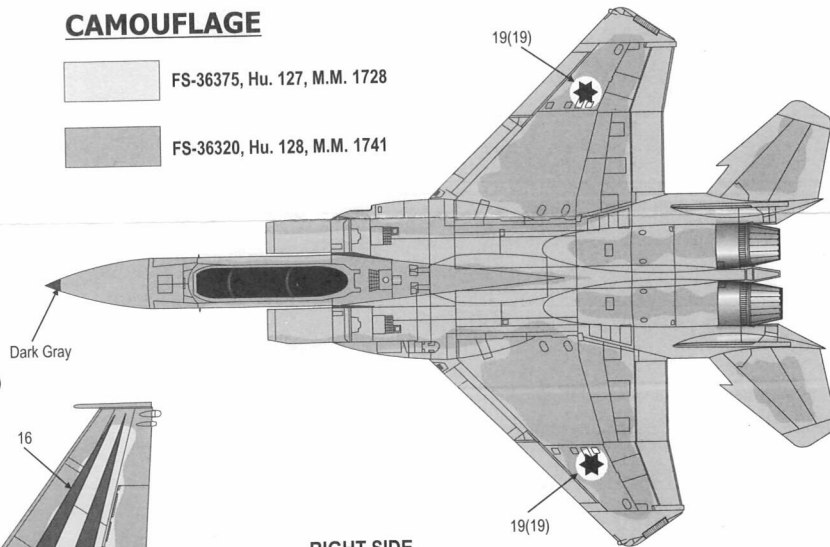

Sky's Decals no.16, 17,18

Israeli AF F-15A/B/C/D "BAZ"/"IMPROVED BAZ"

F-15C NO.848
"Falcon"
Improved baz

LEFT SIDE

Center pylon
apply both sides

Wing pylon style 1
apply both sides and both pylons

בז משובץ בז משובץ
חד משובץ דו משובץ
31 30
For A/C For B/D

Wing pylon style 2
apply both sides and both pylons

CAMOUFLAGE

- FS-36375, Hu. 127, M.M. 1728
- FS-36320, Hu. 128, M.M. 1741

RIGHT SIDE

Fuel tank

CFT II

Now all CFT are updated to CFT II -equipment changing, with new hardpoint at the front.
Apply decals 20-23 for Improved Baz and decals 15,25,26,27 for normal Baz.
Use decals 8 or 6(7) according to the squadron.