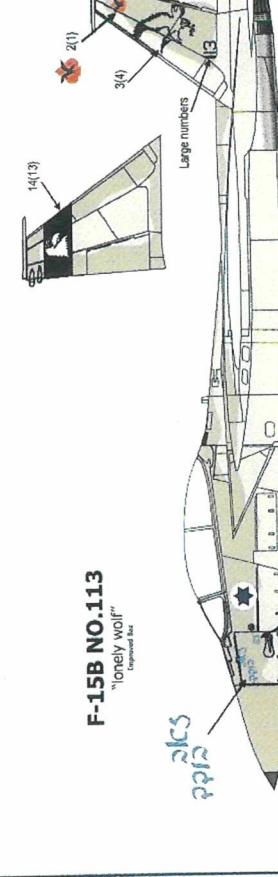

apply both sides

Wing pylon style 1

apply both sides and both pylons

13 מוסקור 17 מוסקור
14 מוסקור 18 מוסקור
31 For A/C 30 For B/D

33A(33B) Number
(3 to 4 digits)

Wing pylon style 2

apply both sides and both pylons

33A(33B) 32 Number
For A/B/C/D (3 to 4 digits)

CAMOUFLAGE

FS-36375, Hu. 127, M.M. 1728

FS-36320, Hu. 128, M.M. 1741

RIGHT SIDE

Fuel tank

The Twin Tail knight sq.

Number
(4 digits)

PYTHON 4

F-15A NO.663
"The lighter"

F-15C NO.686
"The Steamer"

F-15B NO.404
"Arrow from bow"

F-15A NO.689
"Efroni"

F-15B NO.113
"lonely wolf"

F-15D NO.957
"Sky blazer"

F-15C NO.106
"Galaxy"