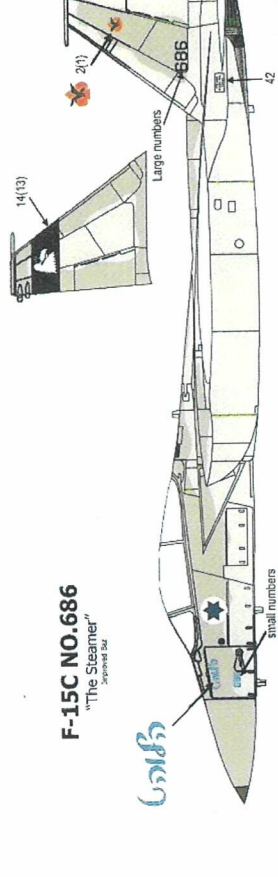

F-15C NO.686
"The Steamer"