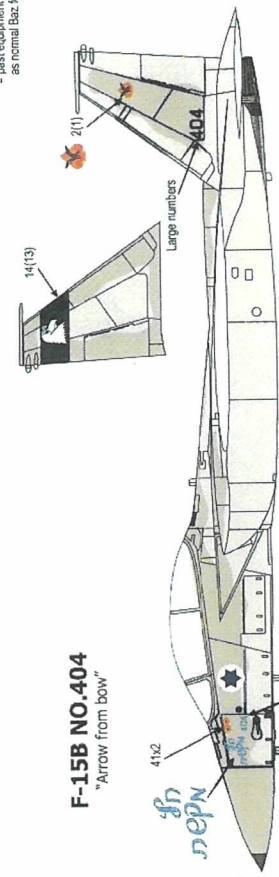

apply both sides

Wing pylon style 1

apply both sides and both pylons

13 מוסקור 17 מוסקור
14 מוסקור 18 מוסקור
31 For A/C 30 For B/D

33A(33B) Number
(3 to 4 digits)

Wing pylon style 2

apply both sides and both pylons

33A(33B) 32 Number
For A/B/C/D (3 to 4 digits)

CAMOUFLAGE

FS-36375, Hu. 127, M.M. 1728

FS-36320, Hu. 128, M.M. 1741

RIGHT SIDE

Fuel tank

The Twin Tail knight sq.

Number
(4 digits)

Number
(4 digits)

Number
(4 digits)

28(29)

CFT II

Now all CFT are updated to CFT II.

Apply decals 20-23 for Improved Baz and

decals 15,25,26,27 for normal Baz.

Use decals 8 or 6(7) according to the squadron.

PYTHON 4

F-15A NO.663
"The lighter"

F-15C NO.686
"The Steamer"

F-15B NO.404
"Arrow from bow"

F-15A NO.689
"Efroni"

F-15B NO.113
"lonely wolf"

F-15D NO.957
"Sky blazer"

F-15C NO.106
"Galaxy"