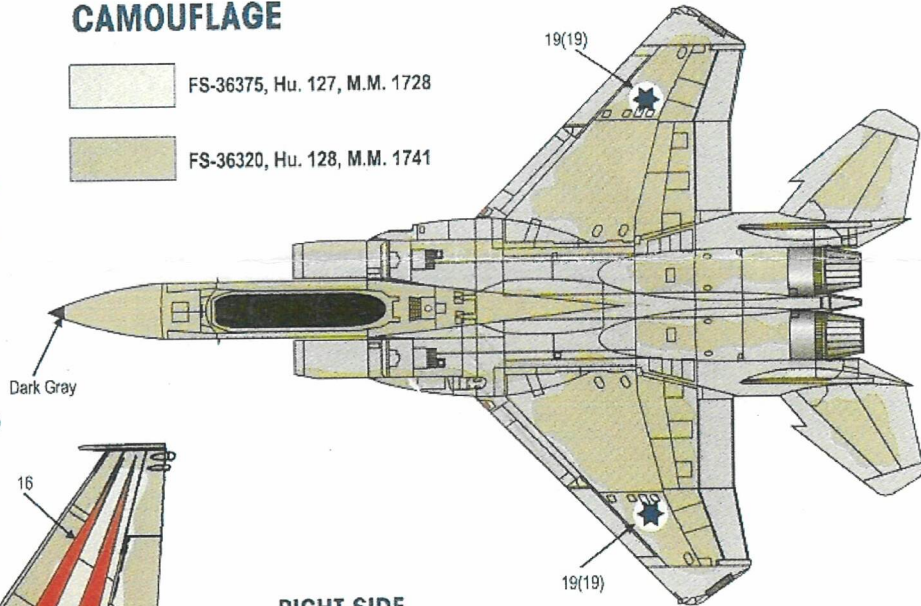

PYTHON 4

STENCILS-BAZ/IMPROVED BAZ

SD-15,16,17 Israeli Air Force F-15A/B/C/D - BAZ

Sky's Decals

Decals design by:
Netanel Deri

F-15C NO.848 "Falcon" Improved baz

LEFT SIDE

Center pylon

apply both sides

Wing pylon style 1

apply both sides and both pylons

13 מוסקור 17 מוסקור
14 מוסקור 18 מוסקור
31 For A/C 30 For B/D

33A(33B) Number
(3 to 4 digits)

Wing pylon style 2

apply both sides and both pylons

33A(33B) 32 Number
For A/B/C/D (3 to 4 digits)

CAMOUFLAGE

FS-36375, Hu. 127, M.M. 1728

FS-36320, Hu. 128, M.M. 1741

RIGHT SIDE

Fuel tank

The Twin Tail knight sq.

Number
(4 digits)