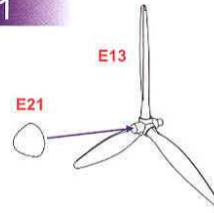

1/72 SCALE MODEL CONSTRUCTION KIT

Westland Lysander Mk.III (SD)

DW 72023

USED SYMBOLS

PARTS OF THE MODEL

Resin

Mask

Pe

Decal

ASSEMBLY INSTRUCTION

1

2

3

4

6

5