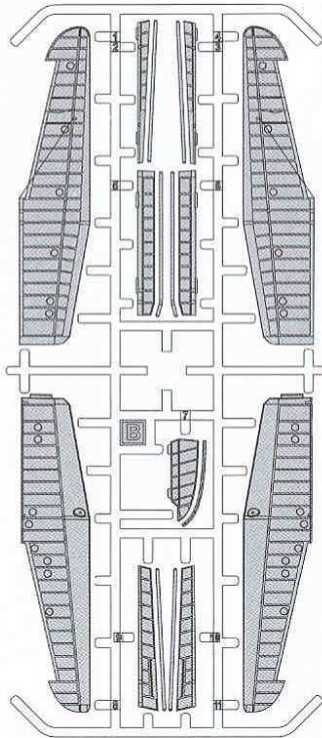

1/72 SCALE MODEL CONSTRUCTION KIT

Westland Lysander Mk.III (SD)

DW 72023

USED SYMBOLS

PARTS OF THE MODEL

Resin

Mask

Pe

Decal

ASSEMBLY INSTRUCTION

1

2

3

4

6

5

7

8

16

17

18

20

21

22