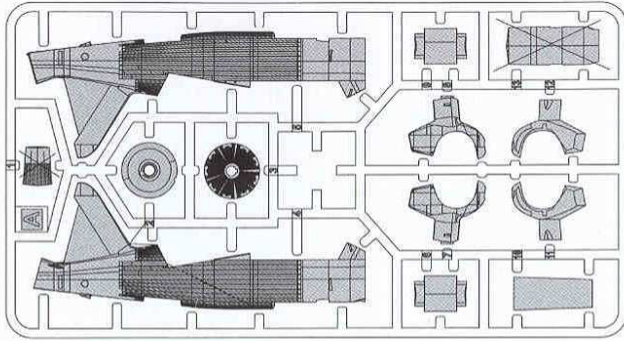

1/72 SCALE MODEL CONSTRUCTION KIT

Westland Lysander Mk.III (SD)

DW 72023

USED SYMBOLS

PARTS OF THE MODEL

Resin

Mask

Pe

Decal

ASSEMBLY INSTRUCTION

1

2

3

4

6

5