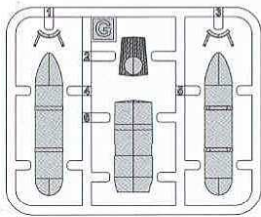

1/72 SCALE MODEL CONSTRUCTION KIT

Westland Lysander Mk.III (SD)

DW 72023

USED SYMBOLS

PARTS OF THE MODEL

Resin

Mask

Pe

Decal

ASSEMBLY INSTRUCTION

1

2

3

4

6

5