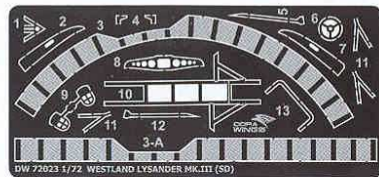

1/72 SCALE MODEL CONSTRUCTION KIT

Westland Lysander Mk.III (SD)

DW 72023

USED SYMBOLS

PARTS OF THE MODEL

Resin

Mask

Pe