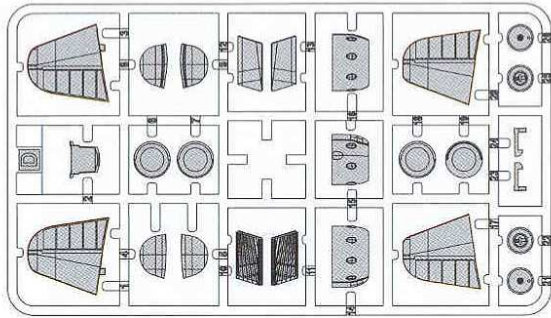

1/72 SCALE MODEL CONSTRUCTION KIT

Westland Lysander Mk.III (SD)

DW 72023

USED SYMBOLS

PARTS OF THE MODEL

Resin

Mask

Pe

Decal

ASSEMBLY INSTRUCTION

1

2

3

4

6

5