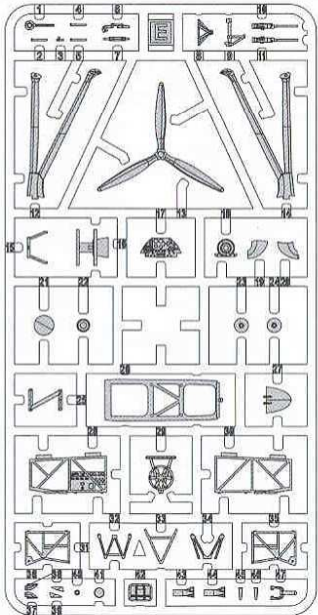

1/72 SCALE MODEL CONSTRUCTION KIT

Westland Lysander Mk.III (SD)

DW 72023

USED SYMBOLS

PARTS OF THE MODEL

Resin

Mask

Pe

Decal

ASSEMBLY INSTRUCTION

1

2

3

4

6

5

7

8

16

17

18

20

21

22