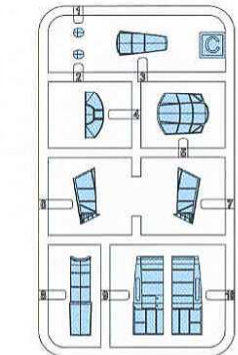

1/72 SCALE MODEL CONSTRUCTION KIT

Westland Lysander Mk.III (SD)

DW 72023

USED SYMBOLS

PARTS OF THE MODEL

Resin

Mask

Pe

Decal

ASSEMBLY INSTRUCTION

1

2

3

4

6

5