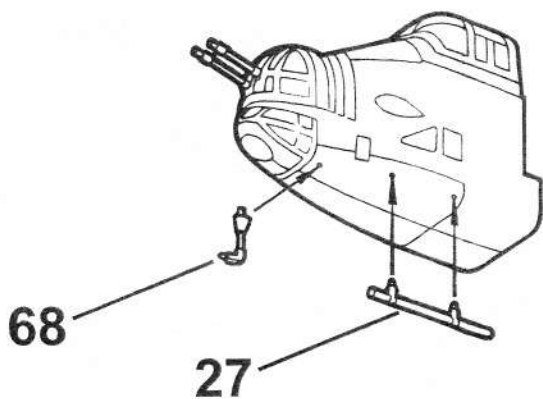

14a

! B. Mk.I only