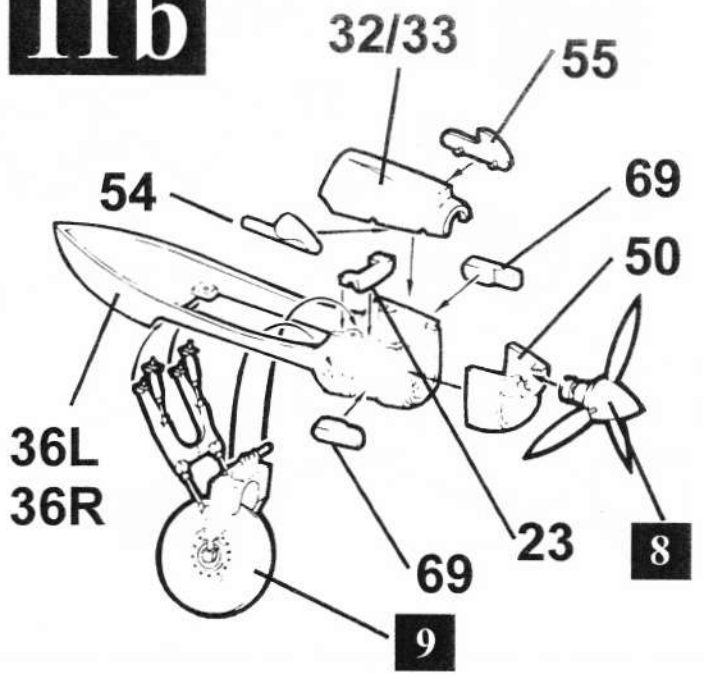

Weight: empty - 38,240 lb (17,346 kg)
maximum - 65,000 lb (29,484 kg)

Dimensions: wing span - 98 ft 10 in (30.12 m)
length - 71 ft 7 in (21.82 m)
height - 20 ft 9 in (6.32 m)
wing area - 1250 sq. ft (116.13 sq. m)

9 -36L-23-57- **8** -32-54-55-69-69

9 -36R-23-57- **8** -33-54-55-69-69

11b

! GR.II only

9 -36L-23-50- **8** -32-54-55-69-69

9 -36R-23-50- **8** -33-54-55-69-69

12a

! B.Mk.I only