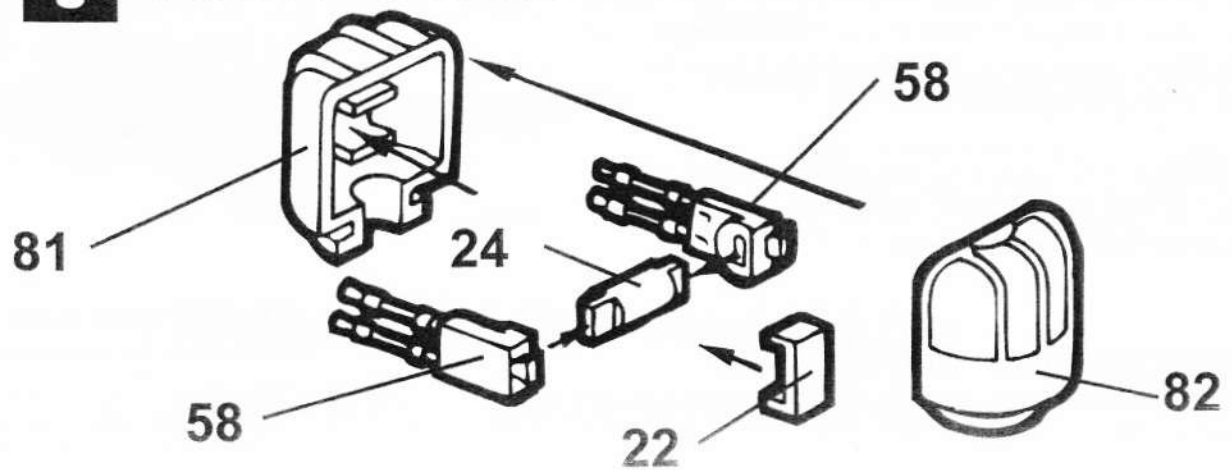

4 B.Mk.V & GR.II