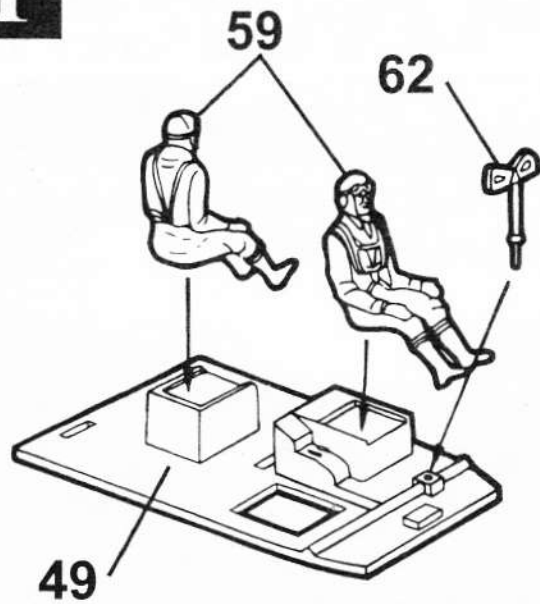

1

2

3

4 B.Mk.V & GR.II