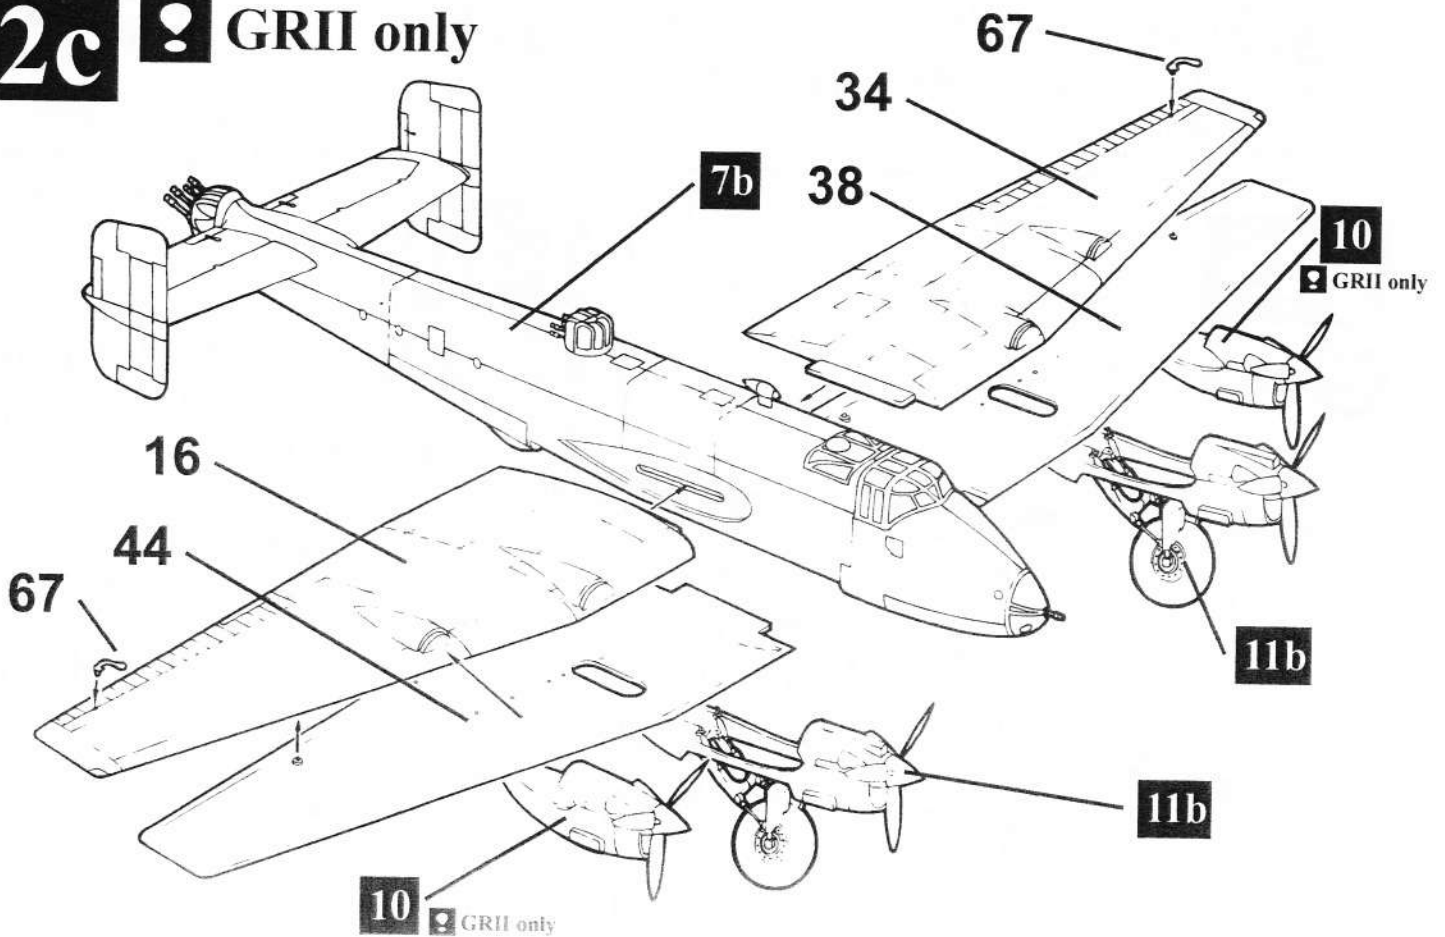

12c

GR11 only