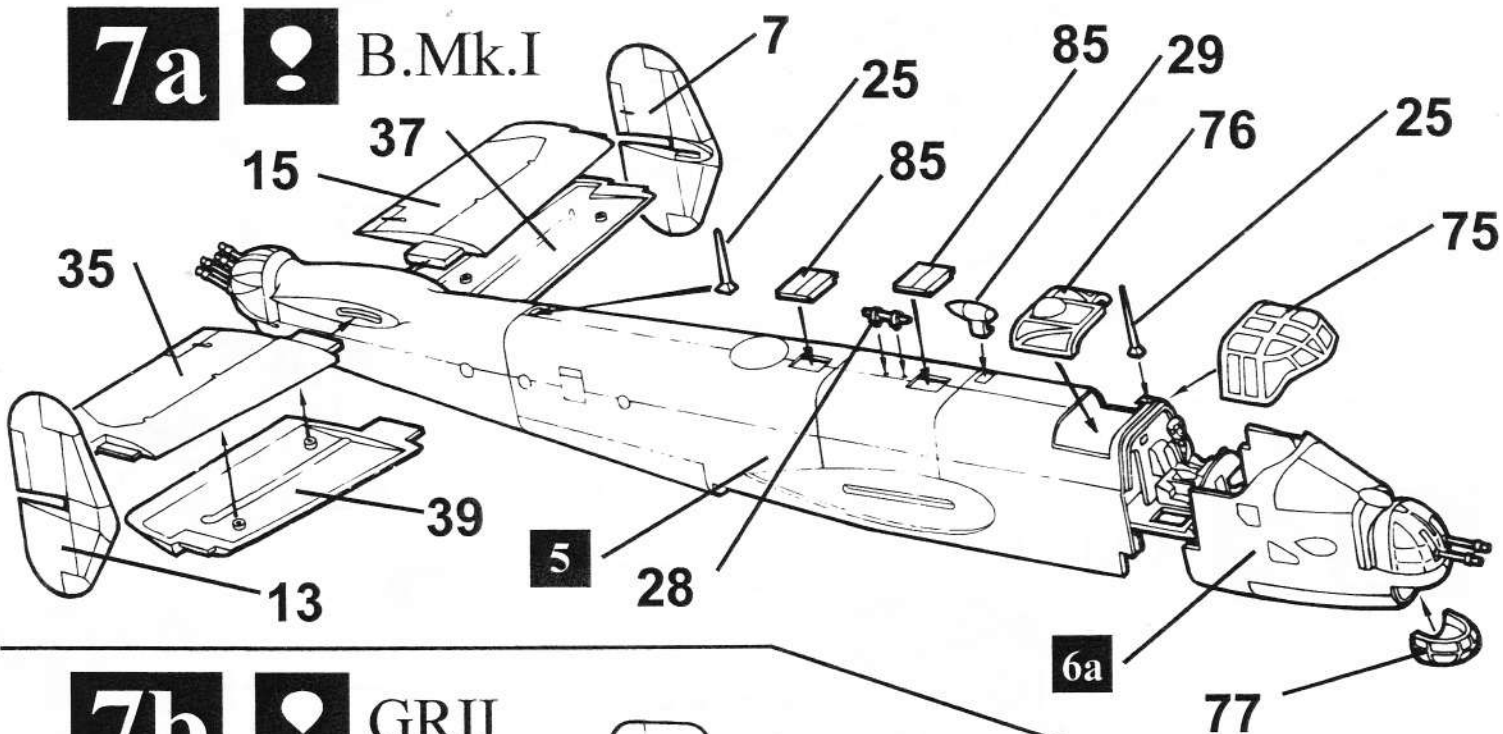

6b

B.Mk.V
& GR.II

7a

B.Mk.I

7b

GR.II