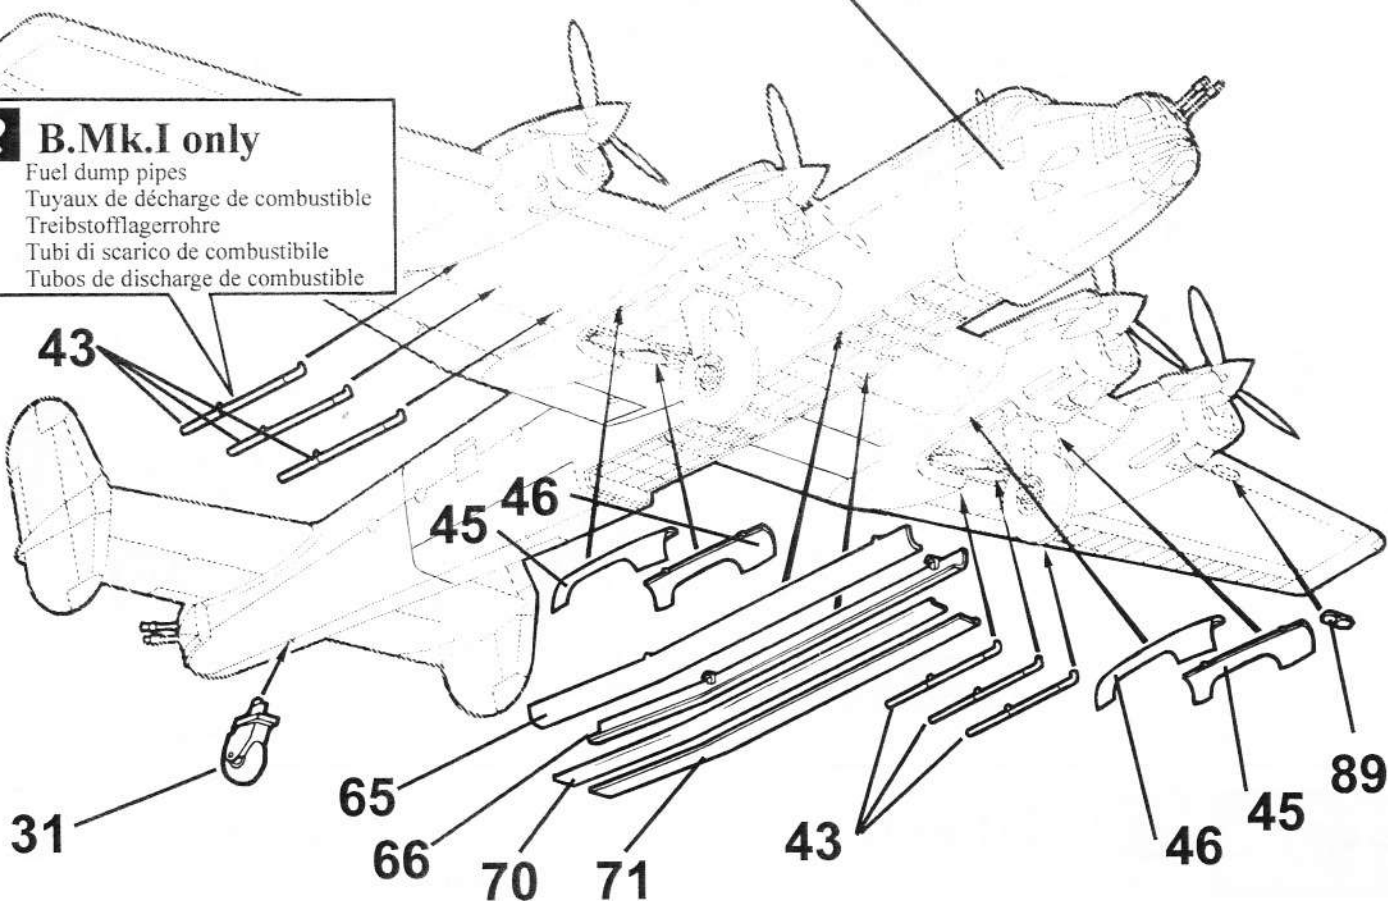

13

12

! B.Mk.I only
Fuel dump pipes
Tuyaux de décharge de combustible
Treibstofflagerrohre
Tubi di scarico de combustibile
Tubos de dischARGE de combustible