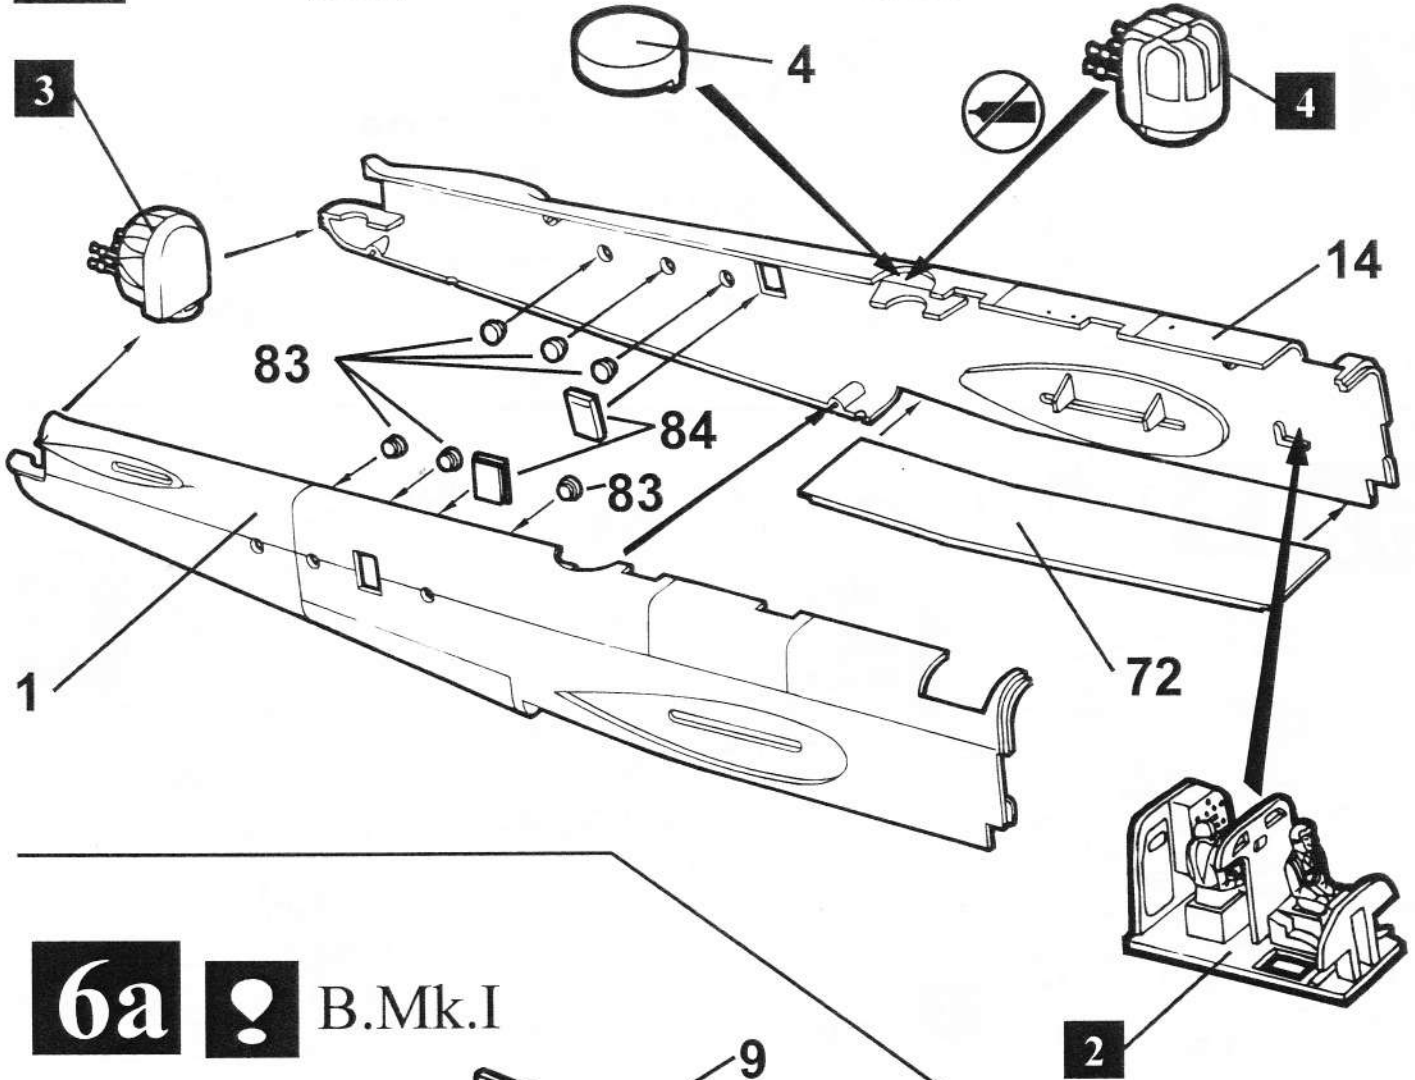

5

B.Mk.I

B.Mk.V & GR.II