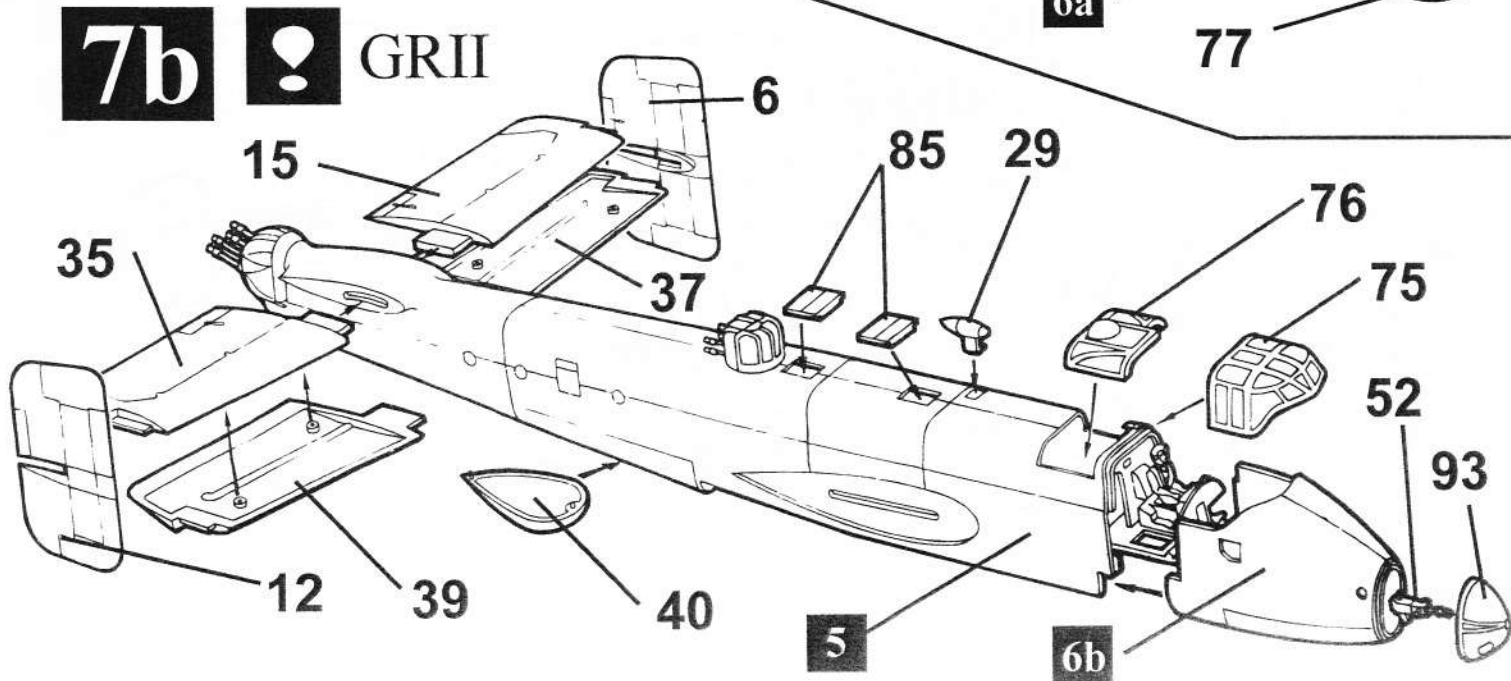

6b

B.Mk.V
& GR.II

7a

B.Mk.I

7b

GR.II