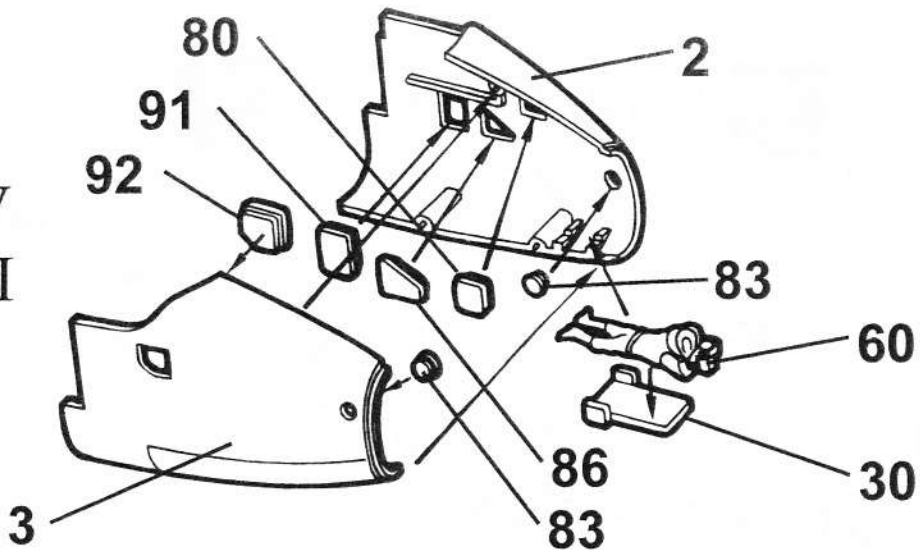

6b

B.Mk.V
& GR.II