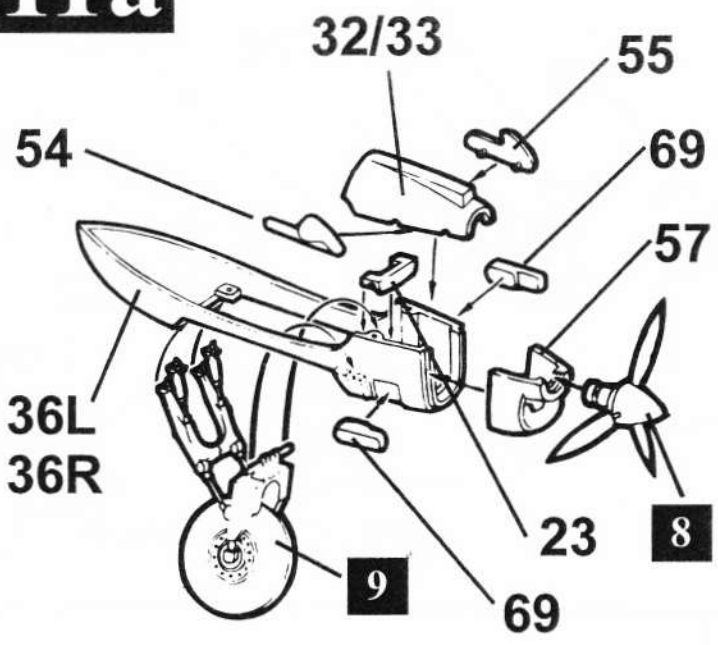

11a

! B.Mk.I or B.Mk.V only

9 -36L-23-57- **8** -32-54-55-69-69

9 -36R-23-57- **8** -33-54-55-69-69