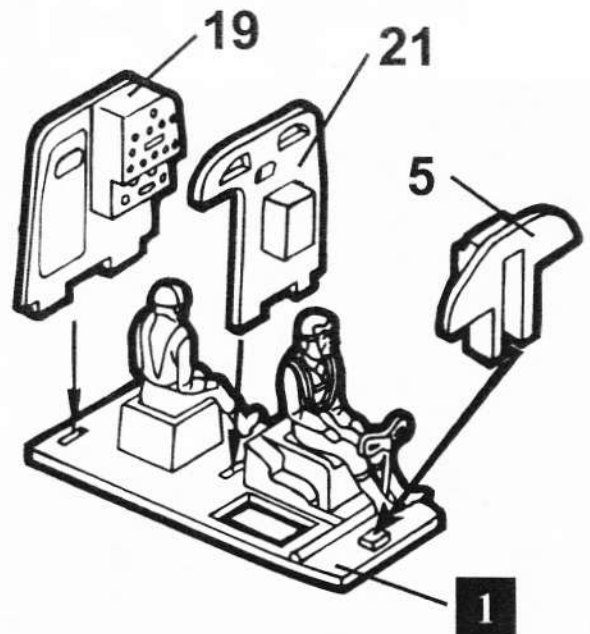

1

2

3

4 B.Mk.V & GR.II