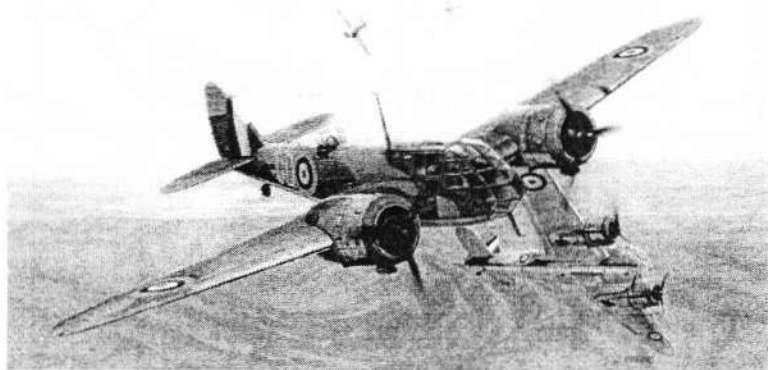

72001
Bristol Blenheim Mk.I/IF
(2 complete aircraft in each kit)

modelcraft

Makers of fine model kits
aircraft • armour • ships