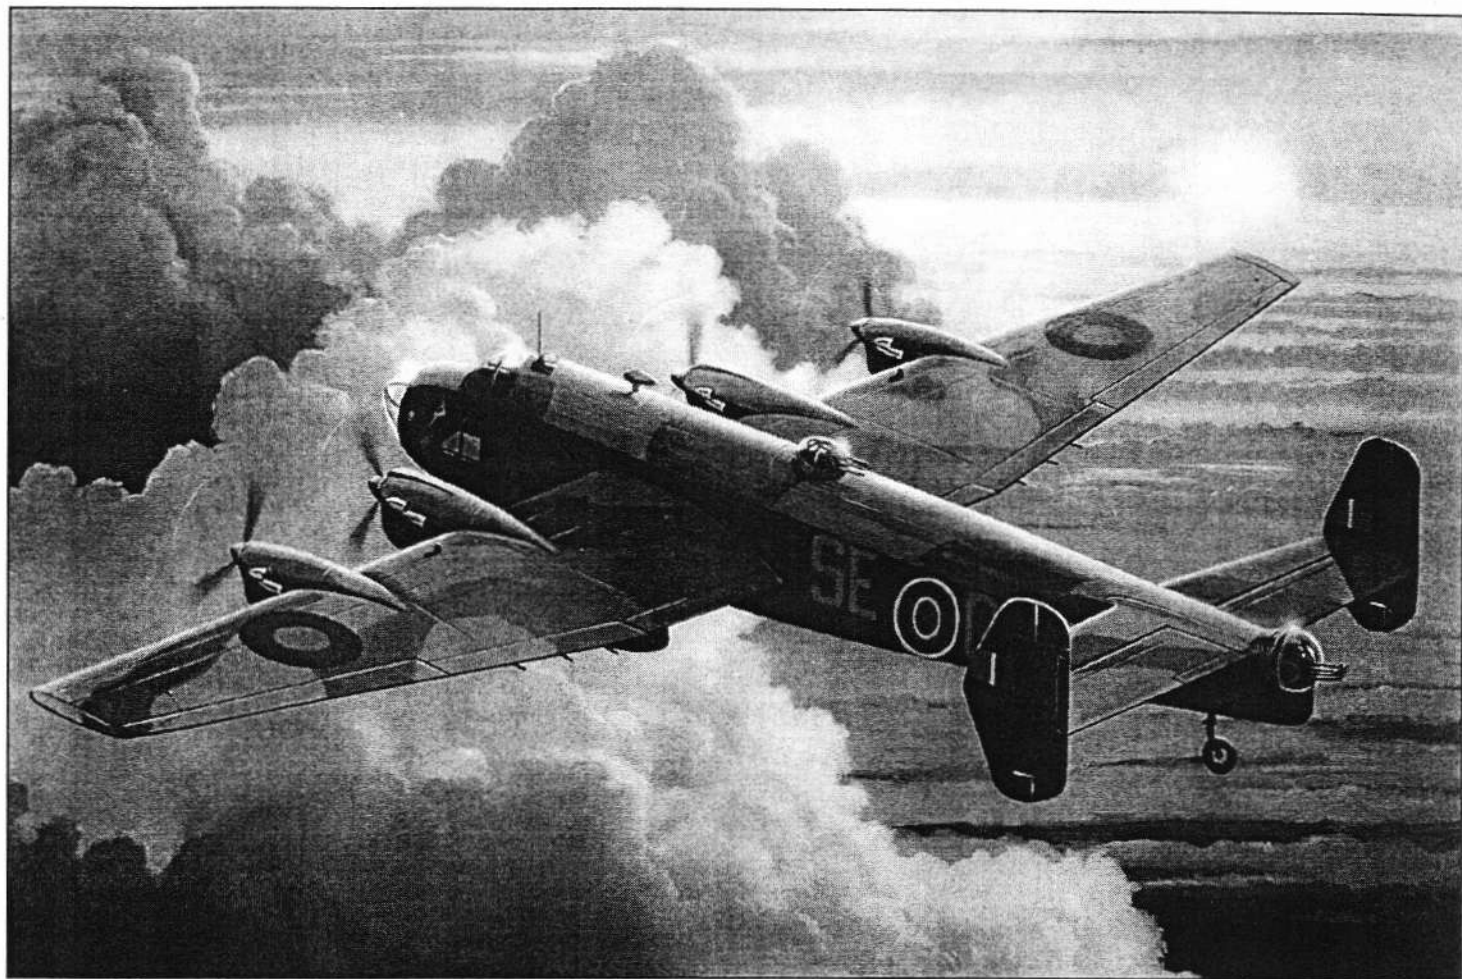

HANDLEY PAGE HALIFAX

B.Mk.I Series 1
B.Mk.V Series 1A
GR.II Series 1A

The Handley Page Halifax was one of Britain's great heavy bombers. The Halifax production totaled 6178 units built in several various marks. It saw service with Great Britain, Canada and Australia and there were 34 Bomber Command squadrons which were equipped with the heavy bomber.

The Halifax was a major part of the Allied night bomber offensive over Germany from March 1941 through April 1945. There were over 75,000 sorties flown by the Halifax during that period.

The Halifax was also used for glider towing and by Special Duties to parachute agents and supplies to the European resistance movements.