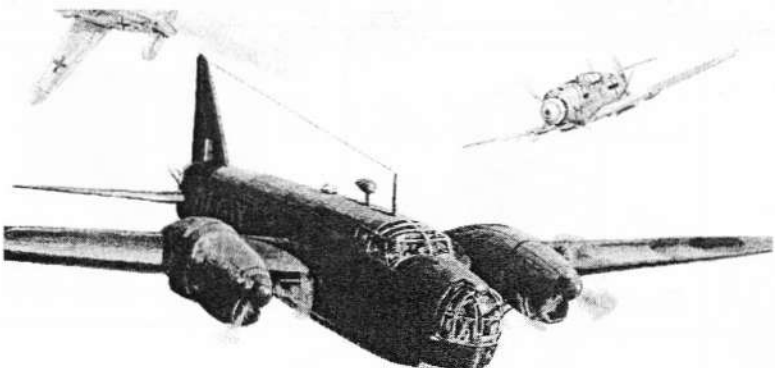

72031
Vickers Wellington Mk.IIC/Mk.I

modelcraft

Makers of fine model kits
aircraft • armour • ships