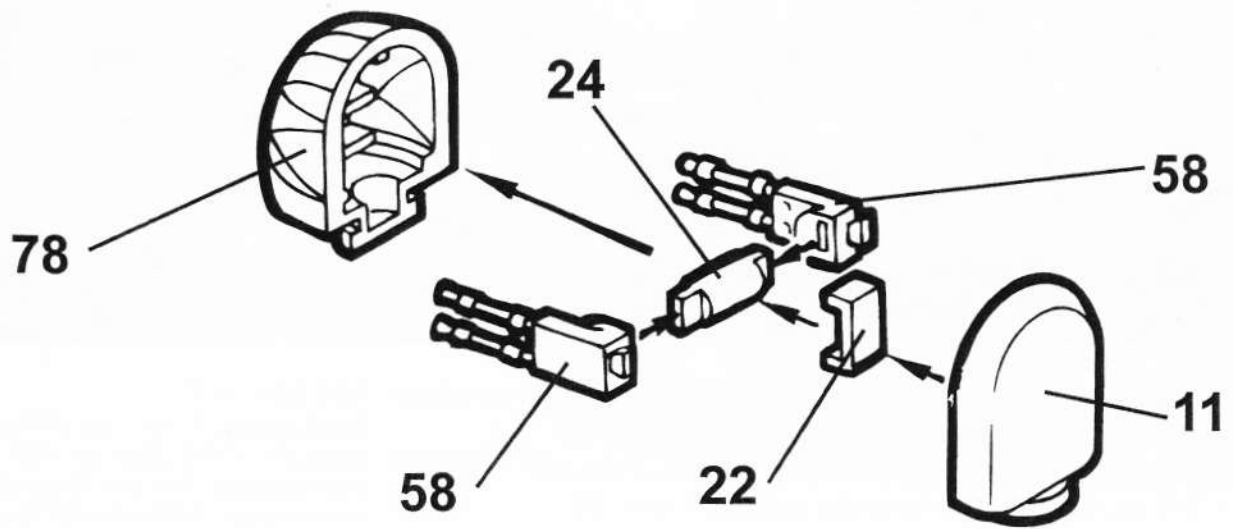

1

2

3

4 B.Mk.V & GR.II