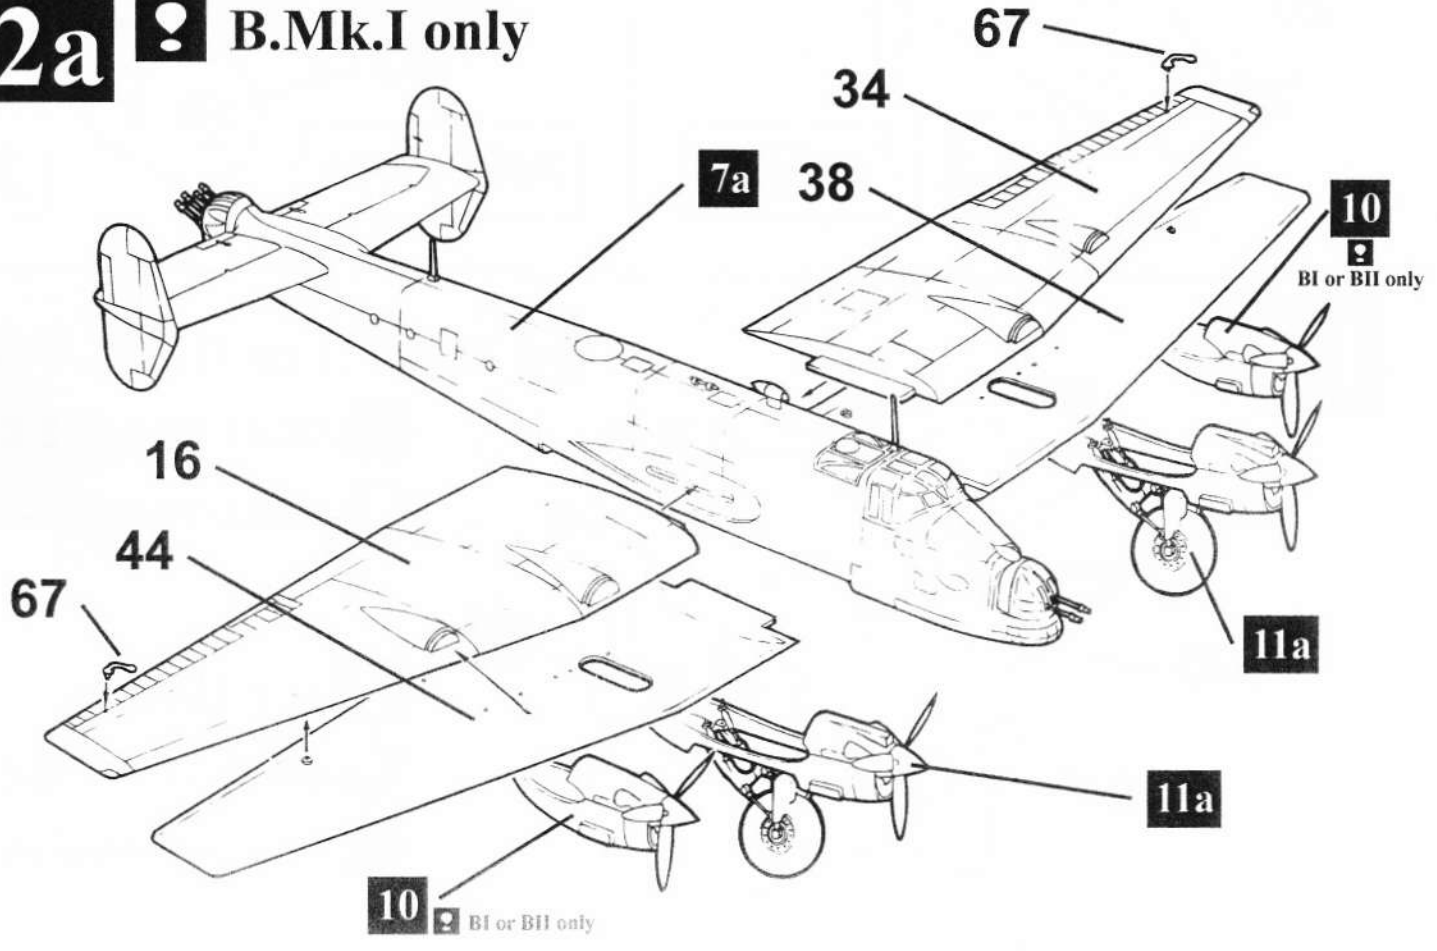

Weight: empty - 38,240 lb (17,346 kg)
maximum - 65,000 lb (29,484 kg)

Dimensions: wing span - 98 ft 10 in (30.12 m)
length - 71 ft 7 in (21.82 m)
height - 20 ft 9 in (6.32 m)
wing area - 1250 sq. ft (116.13 sq. m)

9 -36L-23-57- **8** -32-54-55-69-69

9 -36R-23-57- **8** -33-54-55-69-69

11b

! GR.II only

9 -36L-23-50- **8** -32-54-55-69-69

9 -36R-23-50- **8** -33-54-55-69-69

12a

! B.Mk.I only