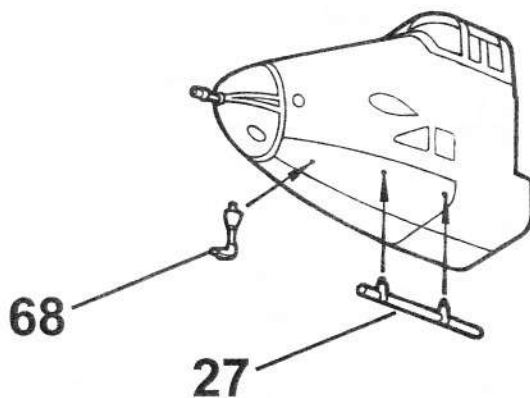

14b

! B.Mk.V or GR.II only