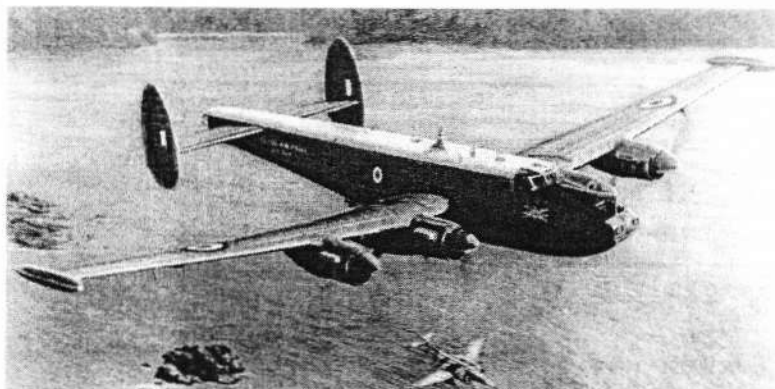

Try these other fine kits from Modelcraft

PRECISION 1/72 SCALE

72050
Avro Shackleton MR.3