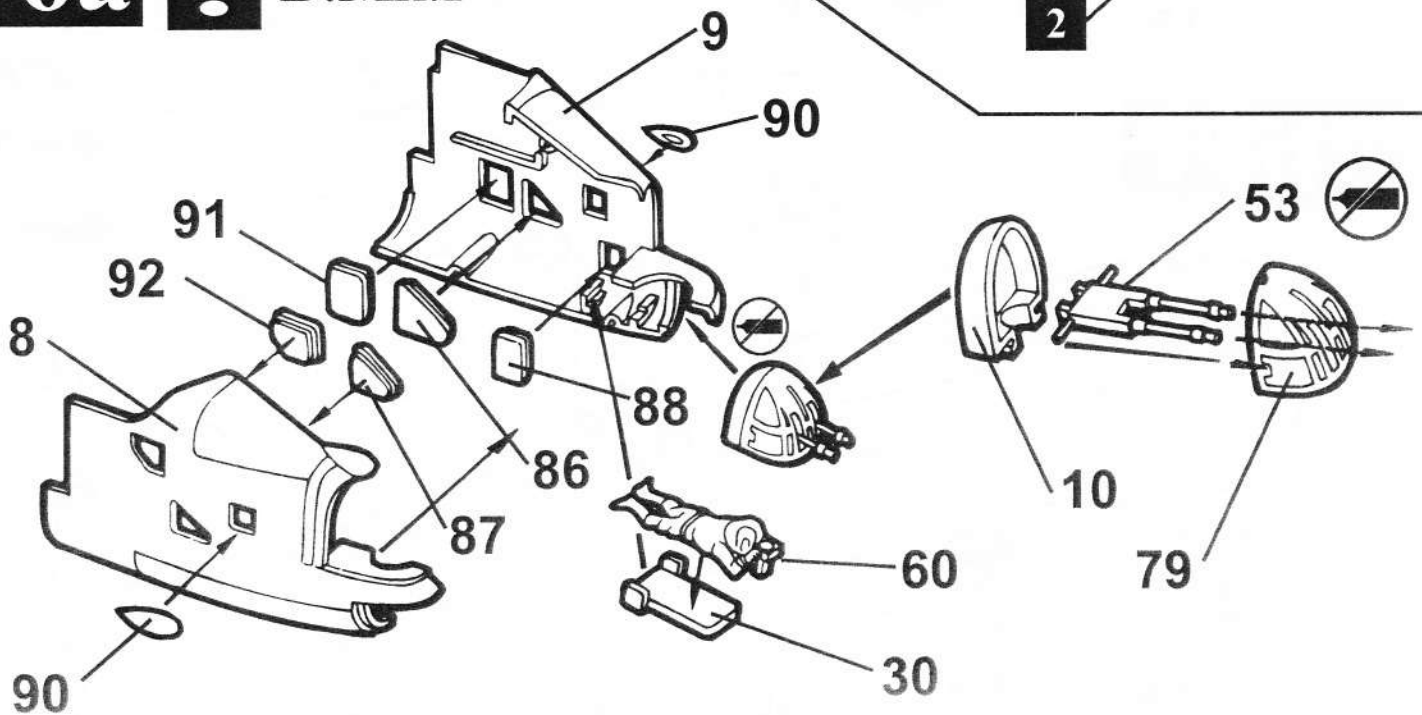

5

B.Mk.I

B.Mk.V & GR.II

6a B.Mk.I