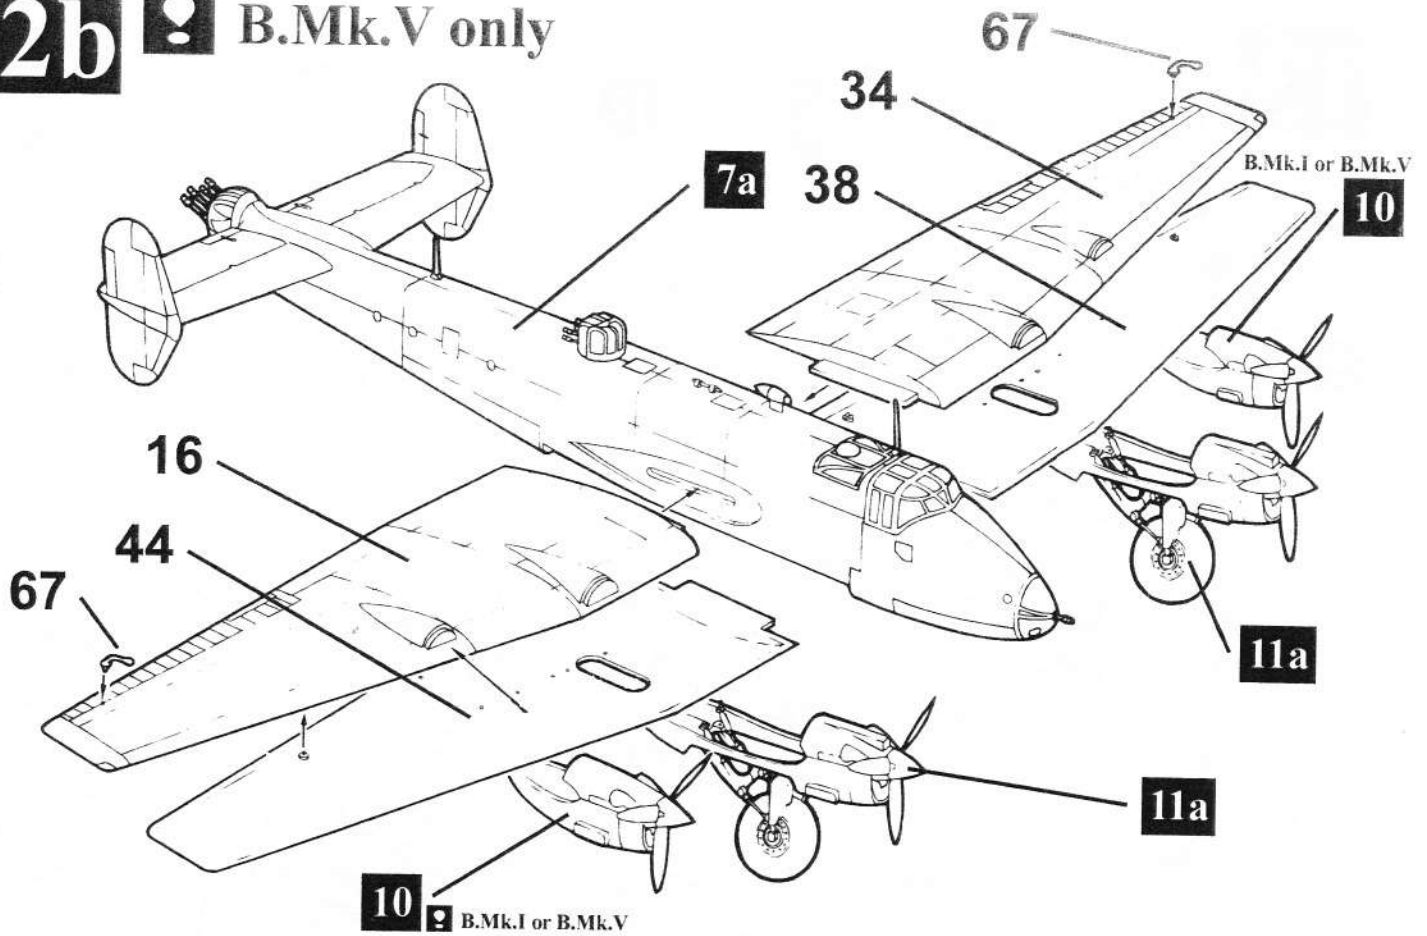

12b

B.Mk.V only