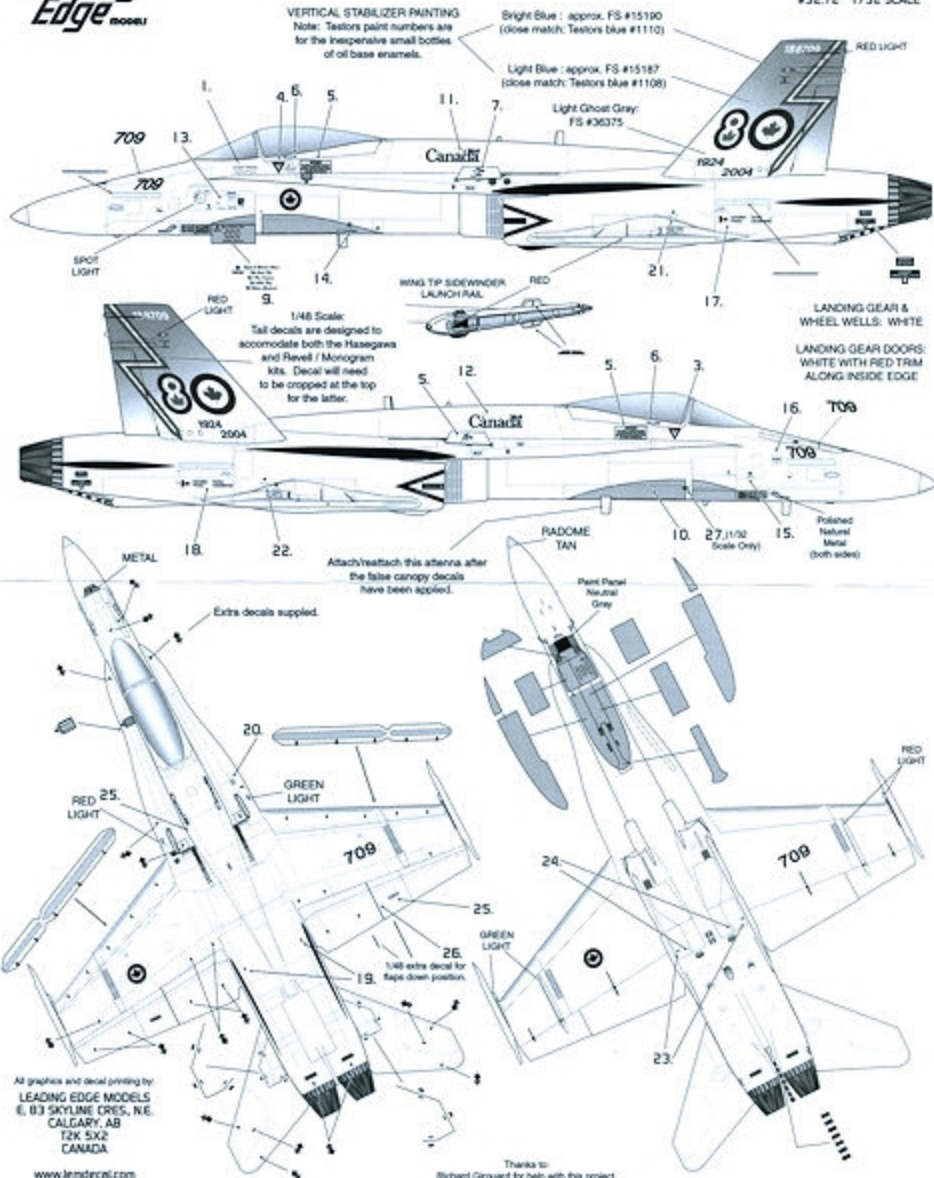

VERTICAL STABILIZER PAINTING

Light Ghost Gray
FS #36375

RED LIGHT

SPOT LIGHT

RED LIGHT

WING TIP SIDEWINDER LAUNCH RAIL

RED

LANDING GEAR & WHEEL WELLS: WHITE

Extra decals supplied.

RADOME TAN

Paint Panel Neutral Grey

Polished Natural Metal (both sides)

All graphics and decal printing by
LEADING EDGE MODELS
E. B. SKYLINE CRES. N.E.
CALGARY, AB
T2K 5X2
CANADA

www.lmdecals.com

Thanks to:
Richard Grouard for help with this project.