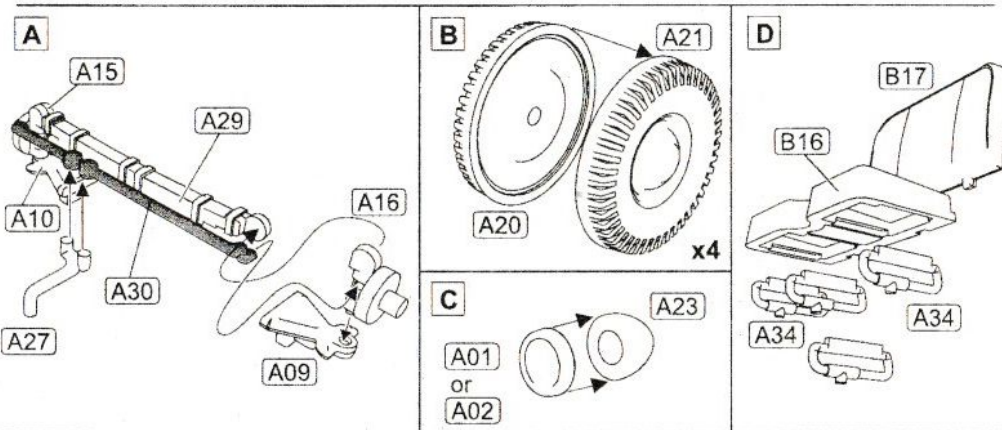

# Super Snipe Saloon

1/72 scale plastic model kit.  
 Cat.# 72550

Bottom.