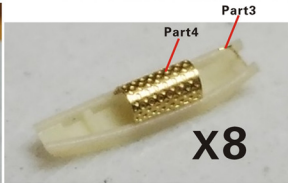

F S710263 Asian Wooden Sailing Vessels (II) 亞洲木帆船系列 (2)

www.fstarmodel.com