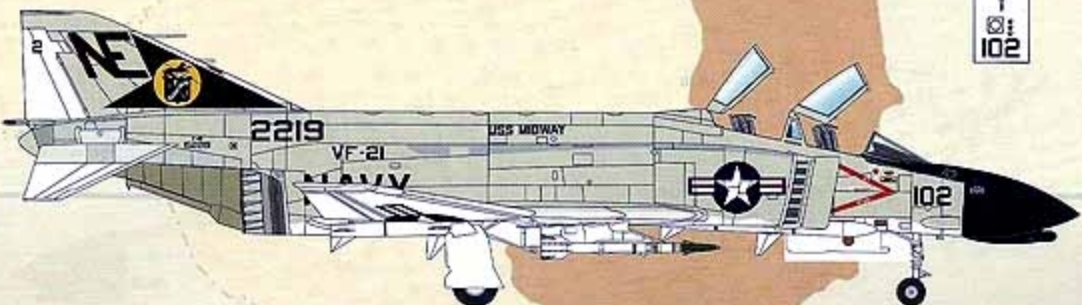

F-4J PHANTOM II BUONO 157249
VF-114 CYW-11 USS KITTY HAWK
6 MAY 1972 LINFIELD 206
LT R.G. HUGHES
LT(JG) A.J. CRUZ
MIG-21 AIM-9G

○ FS 36440 LIGHT GULL GRAY
○ FS 27875 SATIN WHITE
● FS 12197 INTERNATIONAL ORANGE

1
06

F-4B PHANTOM II BUONO 152219
VF-21 CYW-2 USS MIDWAY
17 JUNE 1965 SUNDOWN 102
LT DAVE BATSON
LCDR ROBERT DOREMUS
MIG-17 AIM-7D

○ FS 36440 LIGHT GULL GRAY
○ FS 27875 SATIN WHITE

1
102