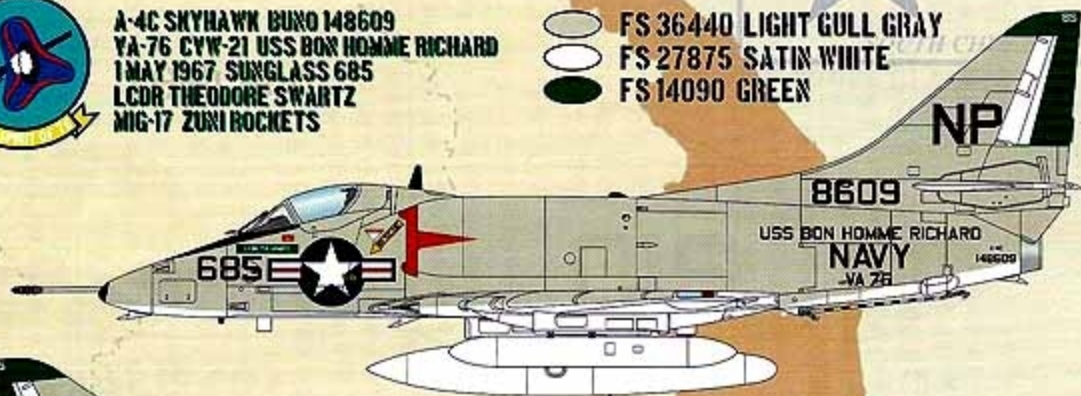

A-4C SKYHAWK BU XO 148609
VA-76 CYW-21 USS BON HOMME RICHARD
1 MAY 1967 SURGLASS 685
LCDR THEODORE SWARTZ
MIG-17 ZUNI ROCKETS

- FS 36440 LIGHT GULL GRAY
- FS 27875 SATIN WHITE
- FS 14090 GREEN