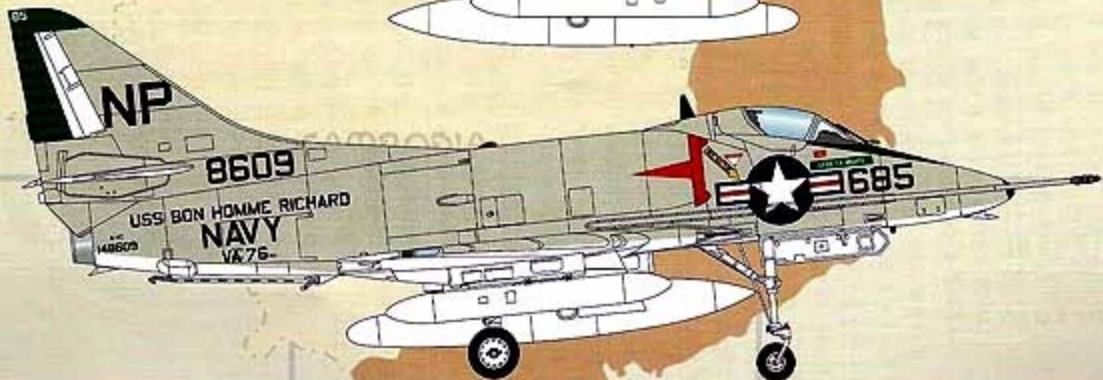

A-4C SKYHAWK BU XO 148609
VA-76 CYW-21 USS BON HOMME RICHARD
1 MAY 1967 SURGLASS 685
LCDR THEODORE SWARTZ
MIG-17 ZUNI ROCKETS

- FS 36440 LIGHT GULL GRAY
- FS 27875 SATIN WHITE
- FS 14090 GREEN