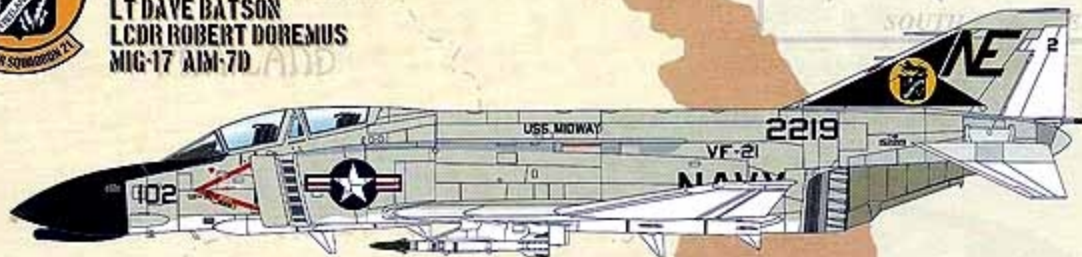

F-4B PHANTOM II BUONO 152219
VF-21 CYW-2 USS MIDWAY
17 JUNE 1965 SUNDOWN 102
LT DAVE BATSON
LCDR ROBERT DOREMUS
MIG-17 AIM-7D

○ FS 36440 LIGHT GULL GRAY
○ FS 27875 SATIN WHITE