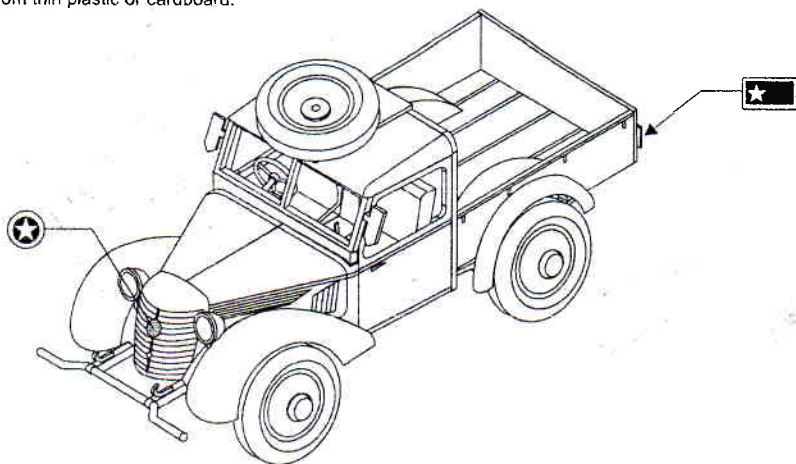

Imperial Japanese Army small utility truck Type 95 Pickup

1/72 scale
Plastic model kit.
cat. #72299

Parts

Windows to be made from a clear film or plastic using templates below.

T1 

T2 

T3 

T4 

T5 

Painting and markings.

Template for Army badge.
To be made from thin plastic or cardboard.

Type 95 model 5 Pickup. Imperial Japanese Army. Khaki Green.
Type 95 model 5 пикап. Императорская японская Армия. Хаки.

Template for Navy badge.
To be made from thin plastic or cardboard.

Type 95 model 5 Pickup. Imperial Japanese Navy. Khaki Green.
Type 95 model 5 пикап. Императорский японский флот. Хаки.

Check for historical photos of this and other vehicles, detailed descriptions of other ACE kits, new products and more at: