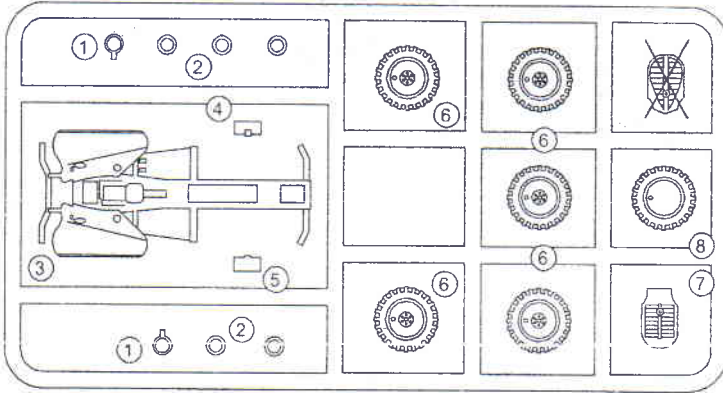

Imperial Japanese Army small utility truck Type 95 Pickup

1/72 scale
Plastic model kit.
cat. #72299

Parts

Windows to be made from a clear film or plastic using templates below.

T1 

T2 

T3 

T4 

T5 

Painting and markings.

Template for Army badge.
To be made from thin plastic or cardboard.

Type 95 model 5 Pickup. Imperial Japanese Army. Khaki Green.
Type 95 model 5 пикап. Императорская японская Армия. Хаки.

Template for Navy badge.
To be made from thin plastic or cardboard.

Type 95 model 5 Pickup. Imperial Japanese Navy. Khaki Green.
Type 95 model 5 пикап. Императорский японский флот. Хаки.

Check for historical photos of this and other vehicles, detailed descriptions of other ACE kits, new products and more at: