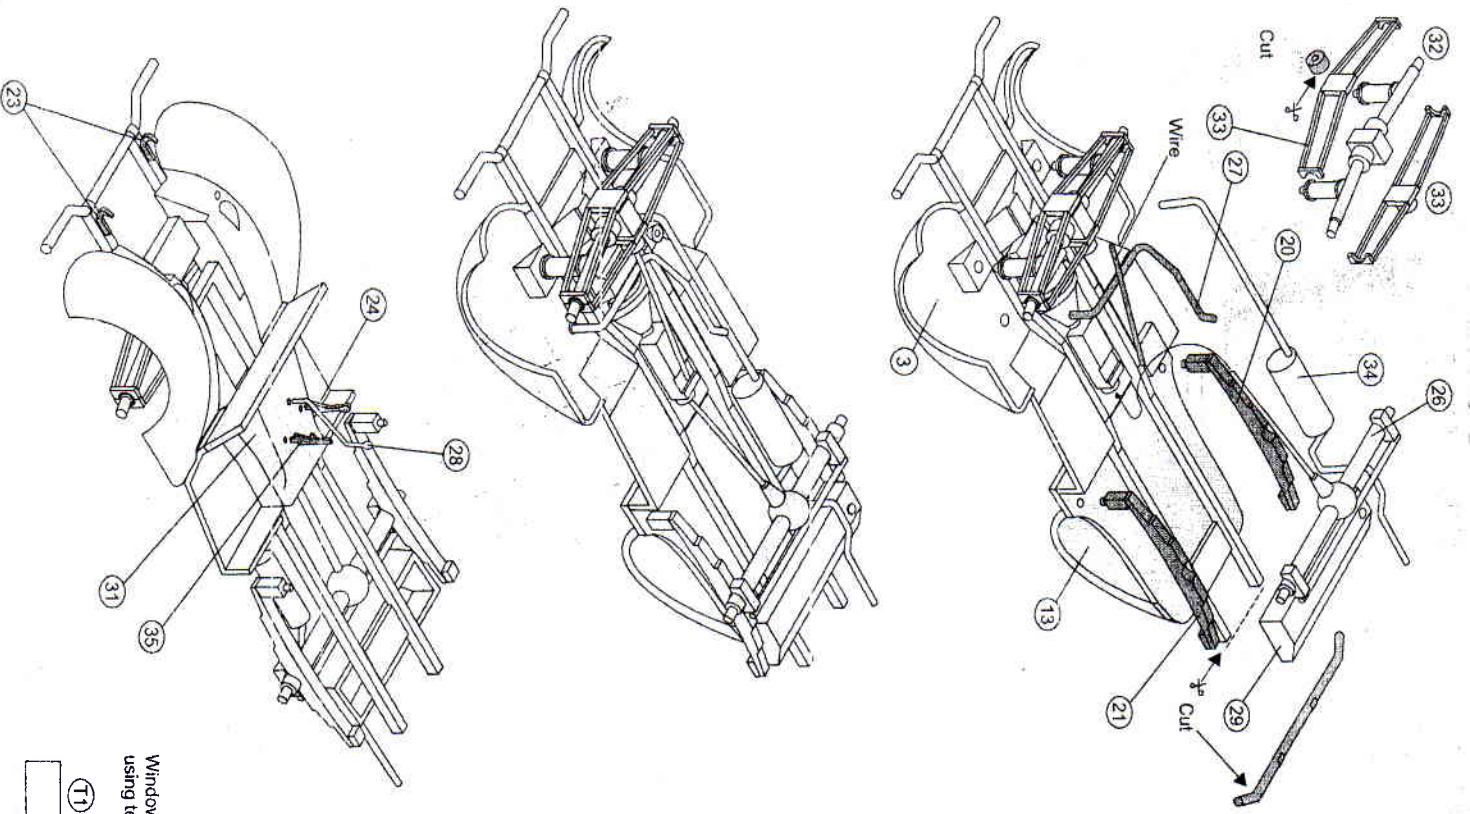

Imperial Japanese Army small utility truck Type 95 Pickup

1/72 scale
Plastic model kit.
cat. #72299

Parts

Windows to be made from a clear film or plastic using templates below.

T1 

T2 

T3 

T4 

T5 

Painting and markings.

Template for Army badge.
To be made from thin plastic or cardboard.

Type 95 model 5 Pickup. Imperial Japanese Army. Khaki Green.
Type 95 model 5 пикап. Императорская японская Армия. Хаки.

Template for Navy badge.
To be made from thin plastic or cardboard.

Type 95 model 5 Pickup. Imperial Japanese Navy. Khaki Green.
Type 95 model 5 пикап. Императорский японский флот. Хаки.

Check for historical photos of this and other vehicles, detailed descriptions of other ACE kits, new products and more at: