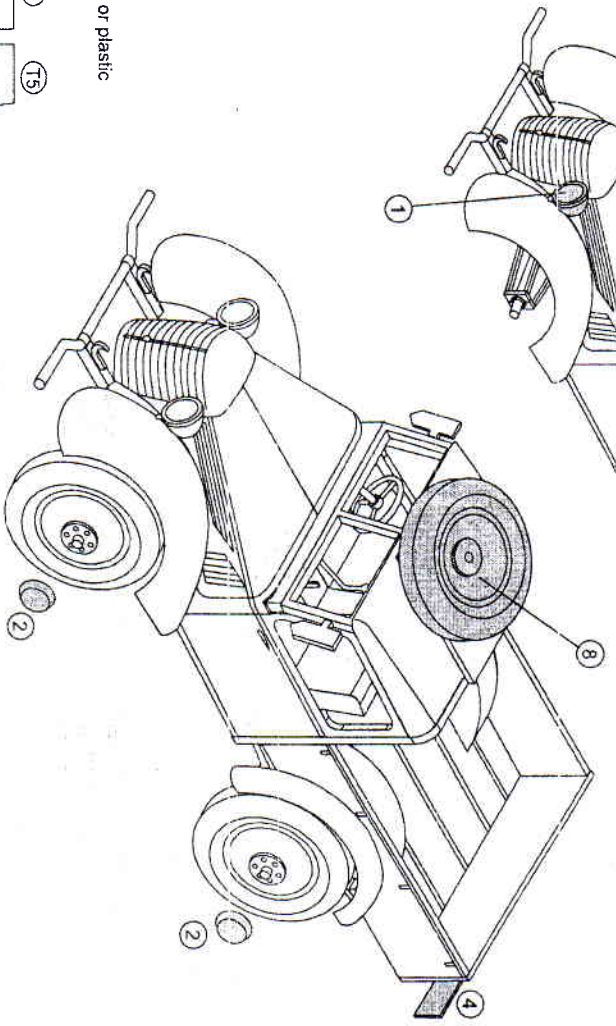

Imperial Japanese Army small utility truck Type 95 Pickup

1/72 scale
Plastic model kit.
cat. #72299

Parts

Windows to be made from a clear film or plastic using templates below.

T1 

T2 

T3 

T4 

T5 

Painting and markings.

Template for Army badge.
To be made from thin plastic or cardboard.

Type 95 model 5 Pickup. Imperial Japanese Army. Khaki Green.
Type 95 model 5 пикап. Императорская японская Армия. Хаки.

Template for Navy badge.
To be made from thin plastic or cardboard.

Type 95 model 5 Pickup. Imperial Japanese Navy. Khaki Green.
Type 95 model 5 пикап. Императорский японский флот. Хаки.

Check for historical photos of this and other vehicles, detailed descriptions of other ACE kits, new products and more at: