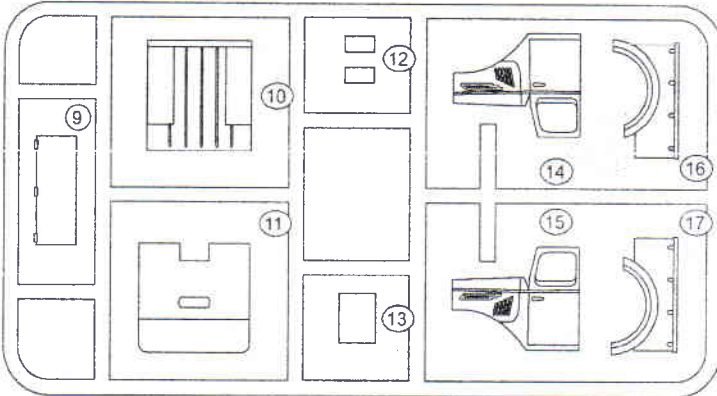

Imperial Japanese Army small utility truck Type 95 Pickup

1/72 scale
Plastic model kit.
cat. #72299

Parts

Windows to be made from a clear film or plastic using templates below.

T1 

T2 

T3 

T4 

T5 

Painting and markings.

Template for Army badge.
To be made from thin plastic or cardboard.

Type 95 model 5 Pickup. Imperial Japanese Army. Khaki Green.
Type 95 model 5 пикап. Императорская японская Армия. Хаки.