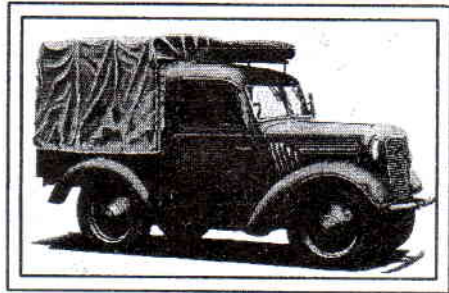

Imperial Japanese Army small utility truck Type 95 Pickup

1/72 scale
Plastic model kit.
cat. #72299

Parts

Windows to be made from a clear film or plastic using templates below.

T1 

T2 

T3 

T4 

T5 

Painting and markings.

Template for Army badge.
To be made from thin plastic or cardboard.

Type 95 model 5 Pickup. Imperial Japanese Army. Khaki Green.
Type 95 model 5 пикап. Императорская японская Армия. Хаки.

Template for Navy badge.
To be made from thin plastic or cardboard.

Type 95 model 5 Pickup. Imperial Japanese Navy. Khaki Green.
Type 95 model 5 пикап. Императорский японский флот. Хаки.

Check for historical photos of this and other vehicles, detailed descriptions of other ACE kits, new products and more at: