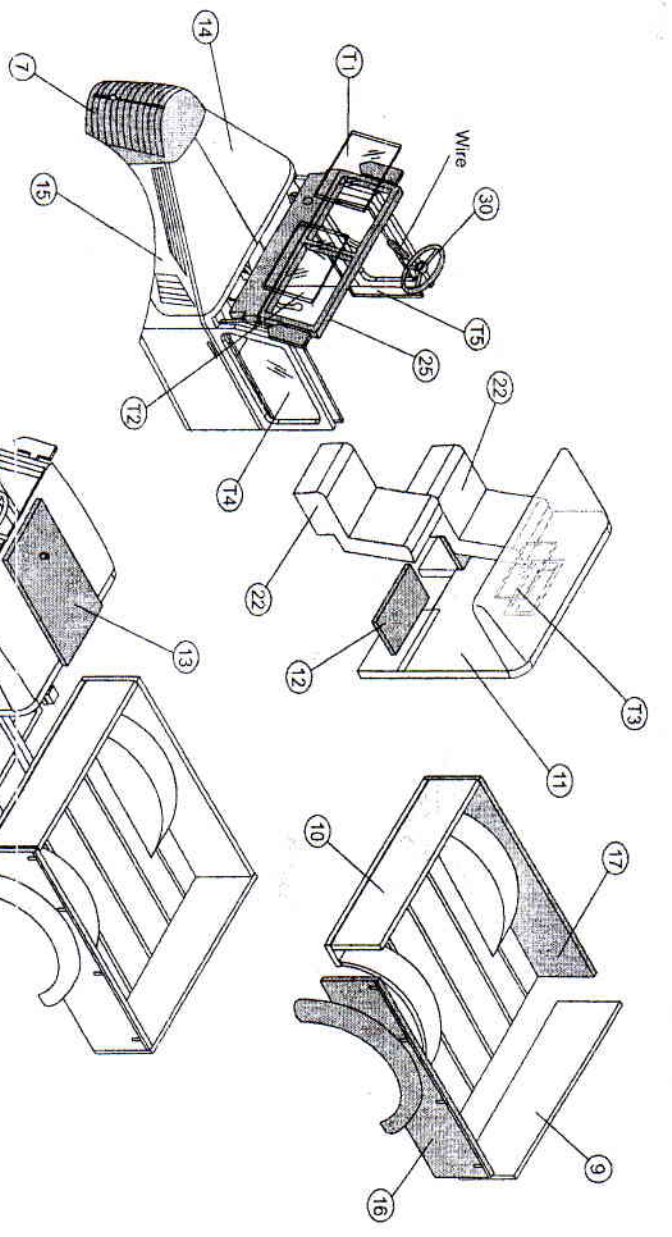

Imperial Japanese Army small utility truck Type 95 Pickup

1/72 scale
Plastic model kit.
cat. #72299

Parts

Windows to be made from a clear film or plastic using templates below.

T1 

T2 

T3 

T4 

T5 

Painting and markings.

Template for Army badge.
To be made from thin plastic or cardboard.

Type 95 model 5 Pickup. Imperial Japanese Army. Khaki Green.
Type 95 model 5 пикап. Императорская японская Армия. Хаки.