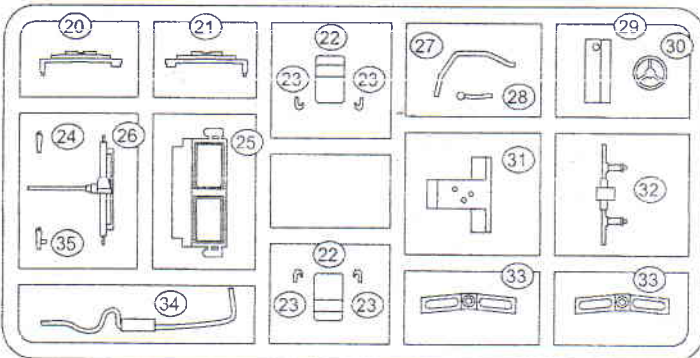

Imperial Japanese Army small utility truck Type 95 Pickup

1/72 scale
Plastic model kit.
cat. #72299

Parts

Windows to be made from a clear film or plastic using templates below.

T1 

T2 

T3 

T4 

T5 

Painting and markings.

Template for Army badge.
To be made from thin plastic or cardboard.

Type 95 model 5 Pickup. Imperial Japanese Army. Khaki Green.
Type 95 model 5 пикап. Императорская японская Армия. Хаки.

Template for Navy badge.
To be made from thin plastic or cardboard.

Type 95 model 5 Pickup. Imperial Japanese Navy. Khaki Green.
Type 95 model 5 пикап. Императорский японский флот. Хаки.

Check for historical photos of this and other vehicles, detailed descriptions of other ACE kits, new products and more at: