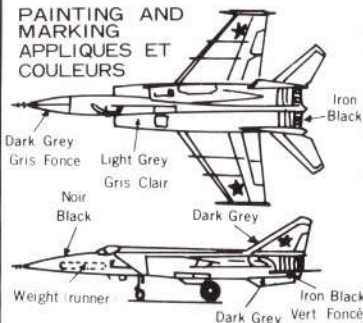

MIG-25

**MIKOYAN MIG-25
FOXBAT
1/144**

- DATA**
- WIDTH: 14.0m
Envergure
 - LENGTH: 22.3m
Longueur
 - HEIGHT: 5.6m
Hauteur
 - SPEED: Mach 3.0
Vitesse

PAINTING AND MARKING APPLIQUES ET COULEURS

PARTS

- 1 Fuselage upper
Dessus du fuselage
- 2 Fuselage bottom
Dessous du fuselage
- 3 Nose cone(right)
- 4 Nose cone(left)
- 5 Radar (right)
- 6 Radar (left)
- 7 Stabilizer (left)
- 8 Stabilizer (right)
- 9 Exhaust pipe
- 10 Main gear cover(left)
- 11 Main gear cover(right)
- 12 Ventral fin(left)
- 13 Ventral fin(right)
- 14 Main gear(left)
Train principal gauche
- 15 Main gear(right)
Train principal droit
- 16-19 Missile launcher
- 20 Missile
- 21 Nose gear cover
Porte du train avant
- 22 Nose gear
Train avant
- 23-24 Front wheel
Roue avant
- 25-26 Rear wheel
Roue arriere
- 27 Canopy
Verrière

Cement two 4cm runners
inside of the front
fuselage as a weight.

**MODEL KIT
/MODELE REDUIT**

Les appliques fournies peuvent différer de l'illustration.
Decal markings included may differ from the picture on this box.