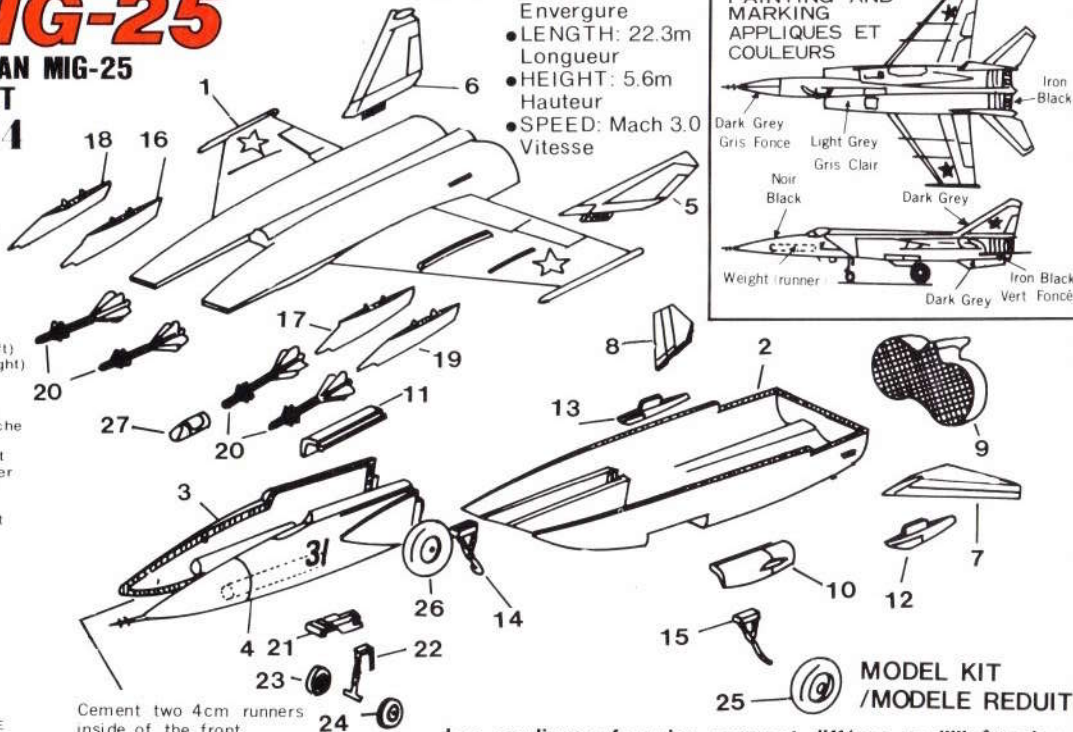

MIG-25

**MIKOYAN MIG-25
FOXBAT
1/144**

- DATA**
- WIDTH: 14.0m
Envergure
 - LENGTH: 22.3m
Longueur
 - HEIGHT: 5.6m
Hauteur
 - SPEED: Mach 3.0
Vitesse

PAINTING AND MARKING APPLIQUES ET COULEURS

PARTS

- 1 Fuselage upper
Dessus du fuselage
- 2 Fuselage bottom
Dessous du fuselage
- 3 Nose cone(right)
- 4 Nose cone(left)
- 5 Radar (right)
- 6 Radar (left)
- 7 Stabilizer (left)
- 8 Stabilizer (right)
- 9 Exhaust pipe
- 10 Main gear cover(left)
- 11 Main gear cover(right)
- 12 Ventral fin(left)
- 13 Ventral fin(right)
- 14 Main gear(left)
Train principal gauche
- 15 Main gear(right)
Train principal droit
- 16-19 Missile launcher
- 20 Missile
- 21 Nose gear cover
Porte du train avant
- 22 Nose gear
Train avant
- 23-24 Front wheel
Roue avant
- 25-26 Rear wheel
Roue arriere
- 27 Canopy
Verrière

Cement two 4cm runners
inside of the front
fuselage as a weight.

**MODEL KIT
/MODELE REDUIT**

Les appliques fournies peuvent différer de l'illustration.
Decal markings included may differ from the picture on this box.