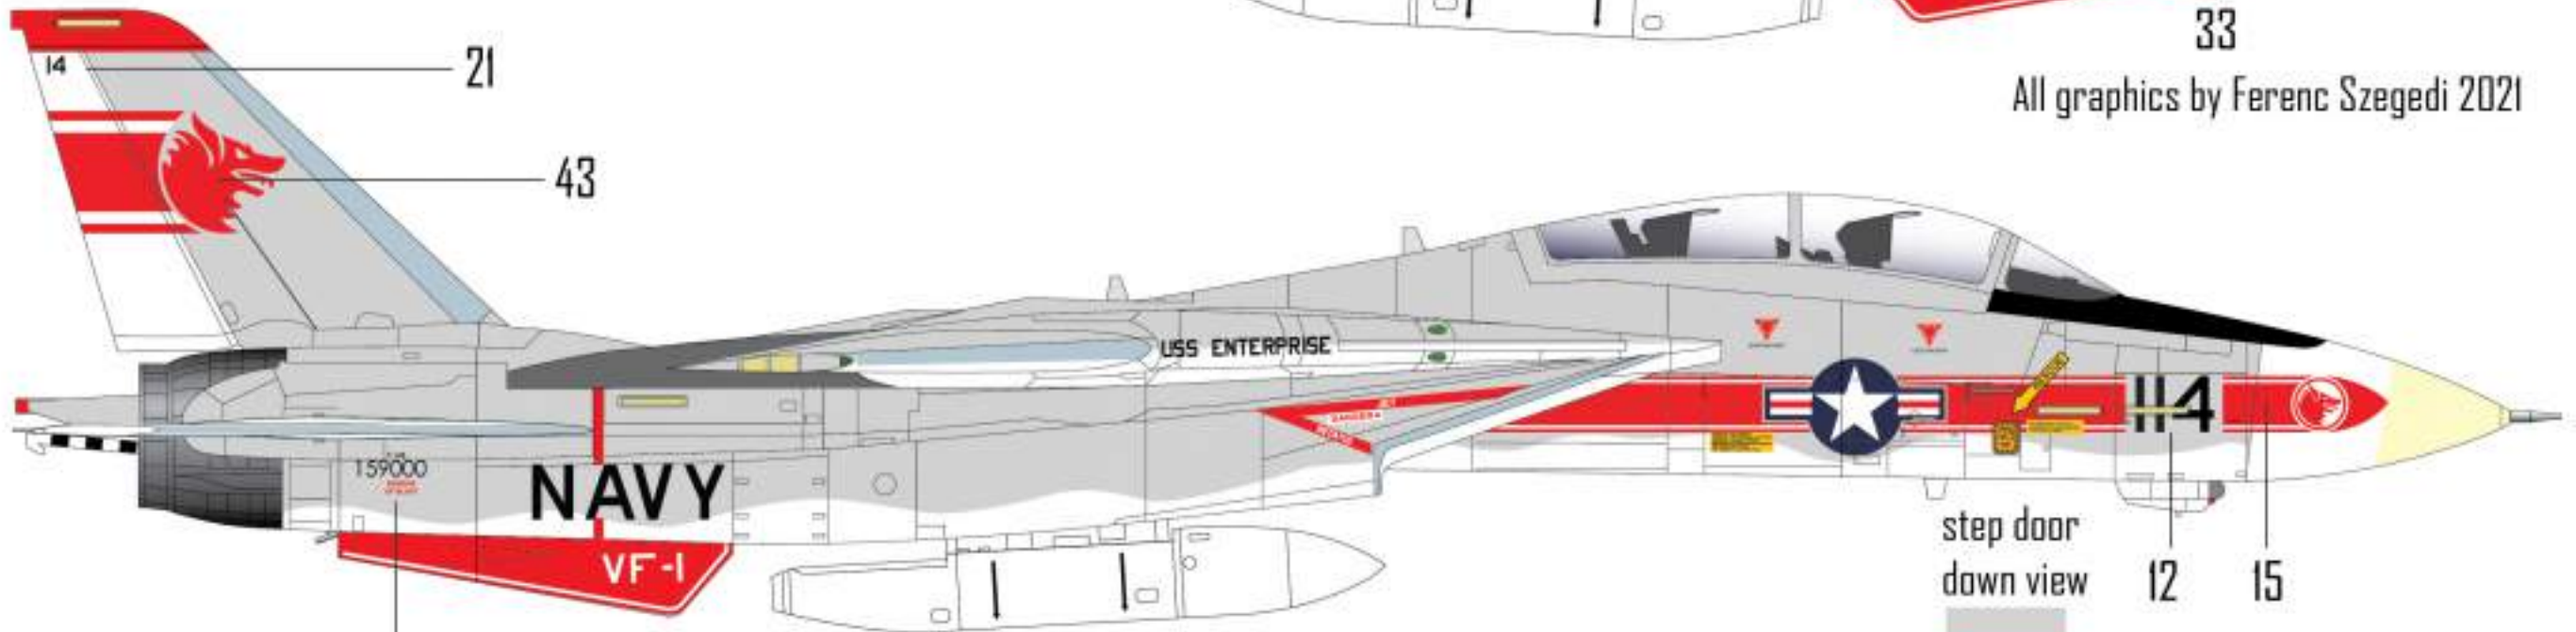

on bottom

www.hadmodels.com
info@hadmodels.com

HADMODELS
48218/2022

BuNo 159000 NK 114 USS Enterprise Hawaii 1974

All graphics by Ferenc Szegedi 2021

step door
down view

12 15

14