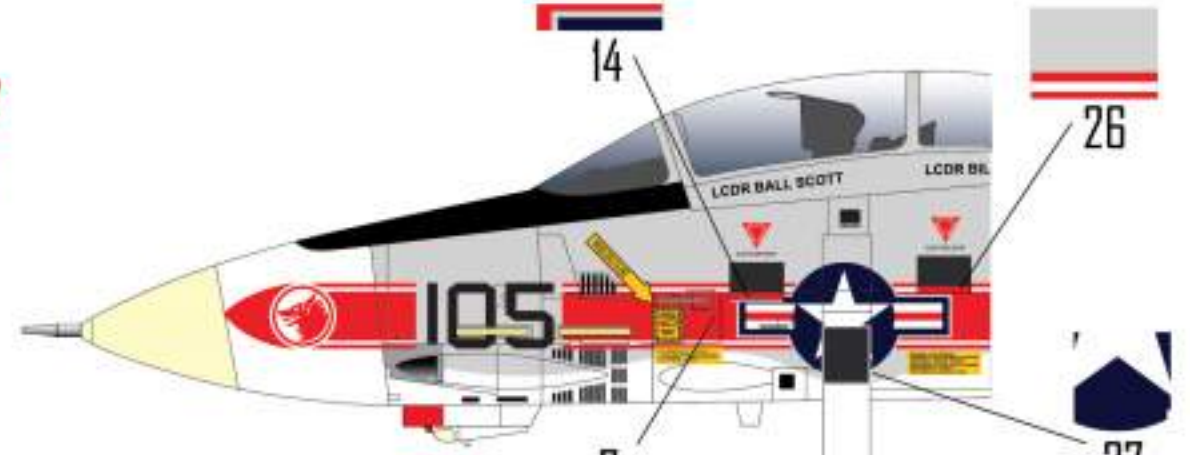

26

-  FS16440
-  FS17875
-  Gunze H27 Tan
-  Black
-  Burnt metal

inside of right tail

inside of left tail

(with the location of the steps
and the ladder cut out)