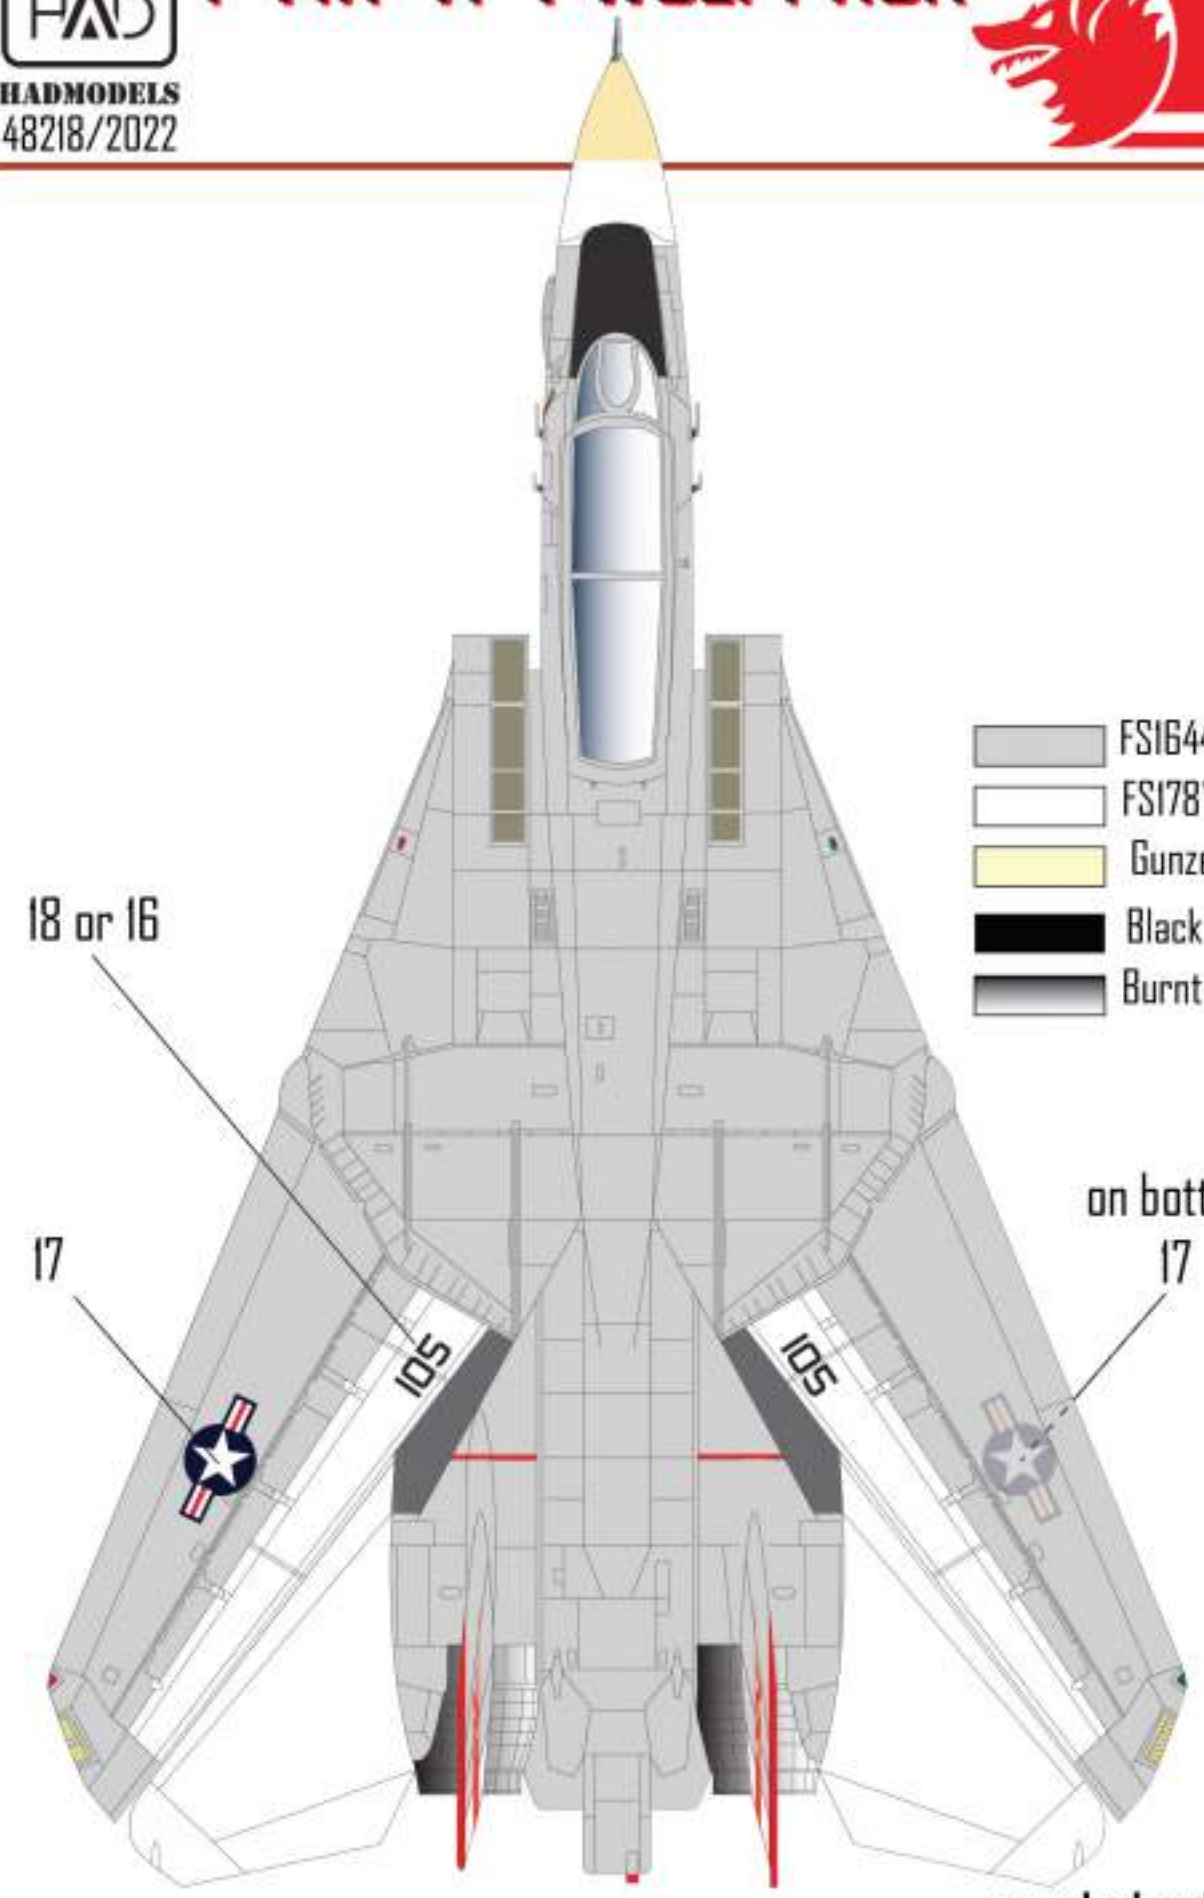

F-14A VF-1 WOLFPACK

HADMODELS
48218/2022

BuNo 158984 NK105
USS Enterprise 1975

www.hadmodels.com

All graphics by Ferenc Szegedi 2021

F-14A VF-1 WOLFPACK

-  FS16440
-  FS17875
-  Gunze H27 Tan
-  Black
-  Burnt metal

26

-  FS16440
-  FS17875
-  Gunze H27 Tan
-  Black
-  Burnt metal

inside of right tail

inside of left tail

(with the location of the steps
and the ladder cut out)