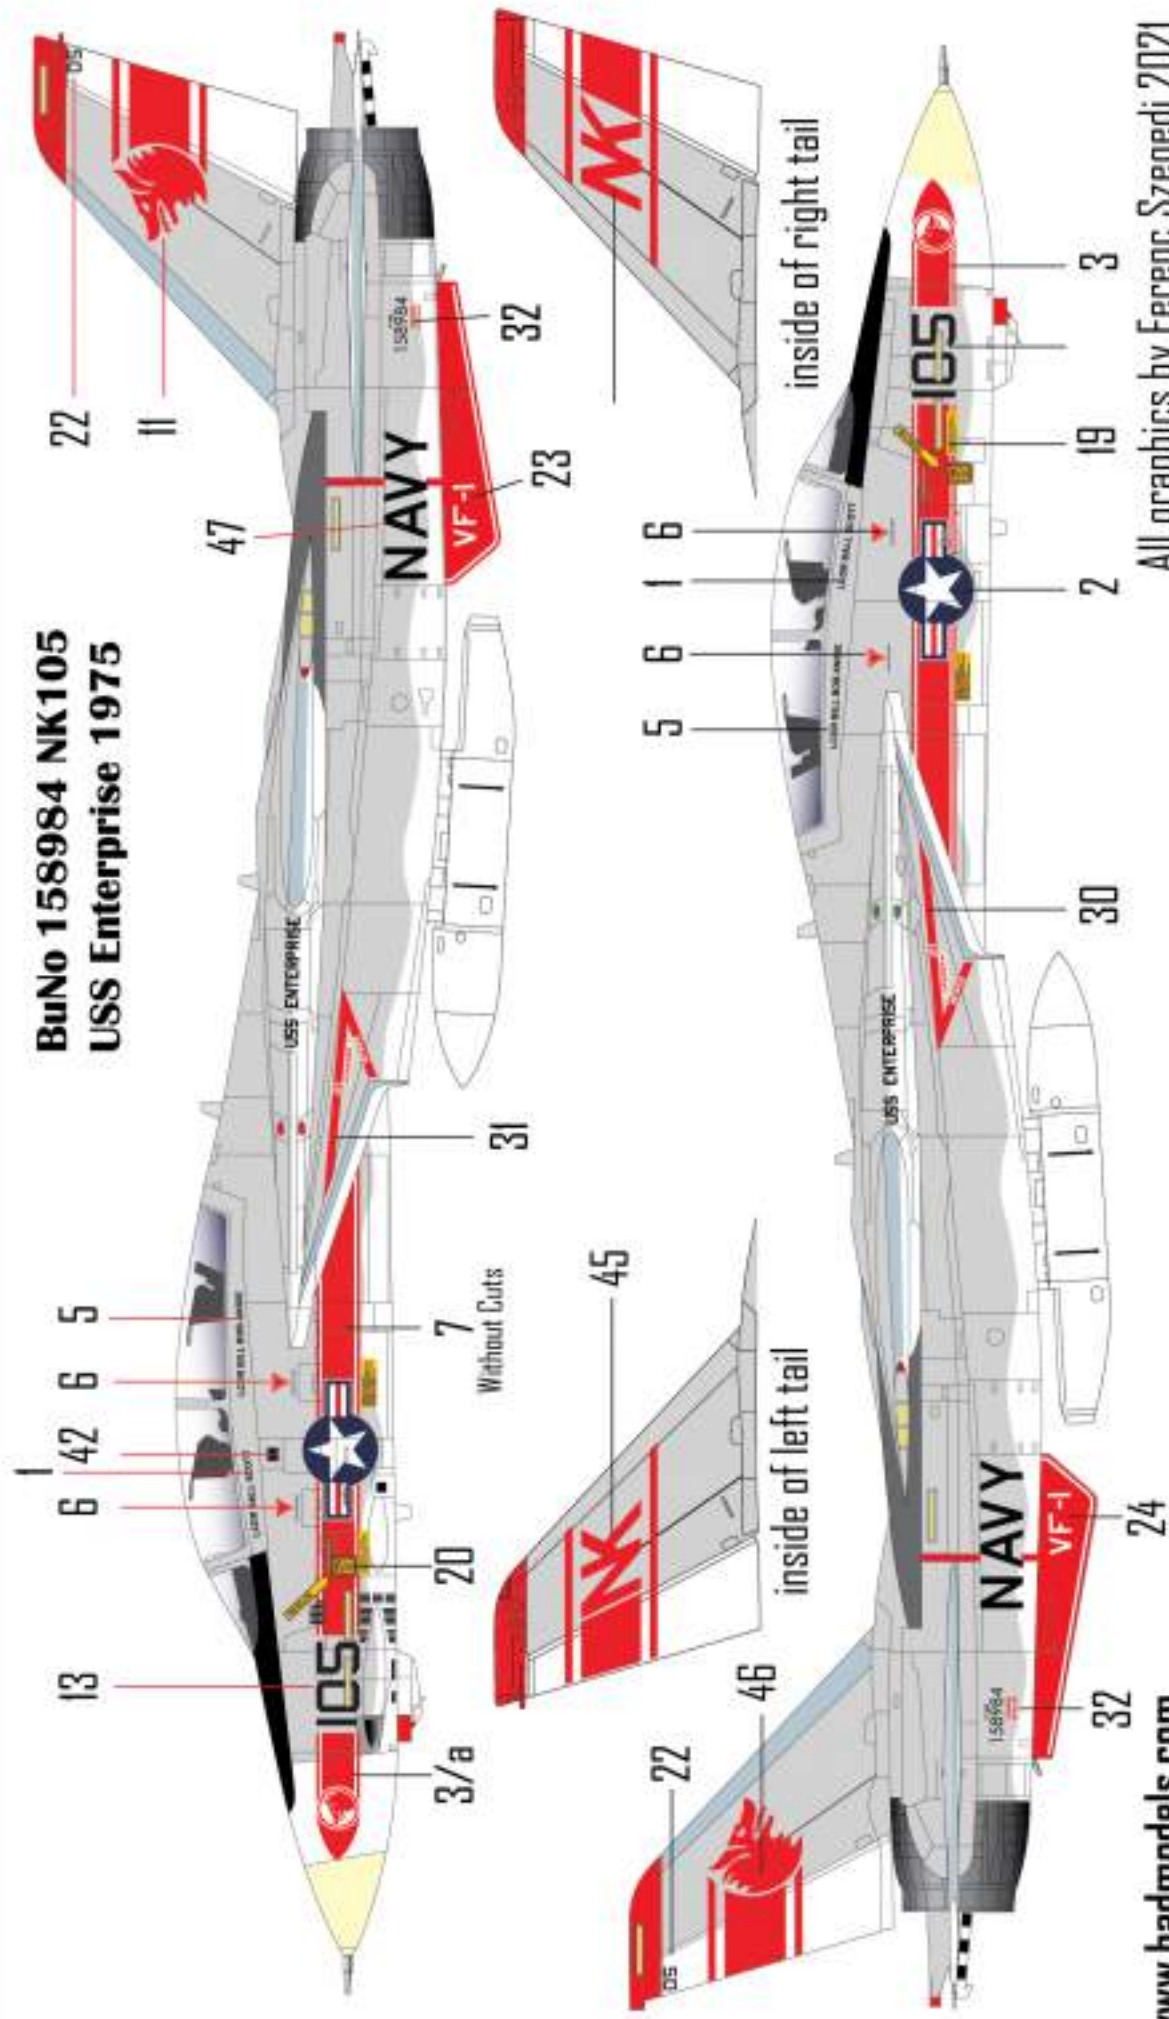

F-14A VF-1 WOLFPACK

HADMODELS
48218/2022

BuNo 158984 NK105
USS Enterprise 1975

www.hadmodels.com

All graphics by Ferenc Szegedi 2021

F-14A VF-1 WOLFPACK

-  FS16440
-  FS17875
-  Gunze H27 Tan
-  Black
-  Burnt metal

on bottom

www.hadmodels.com
info@hadmodels.com

HADMODELS
48218/2022

BuNo 159000 NK 114 USS Enterprise Hawaii 1974

All graphics by Ferenc Szegedi 2021

step door
down view

12 15

14

26

-  FS16440
-  FS17875
-  Gunze H27 Tan
-  Black
-  Burnt metal

inside of right tail

inside of left tail

(with the location of the steps
and the ladder cut out)