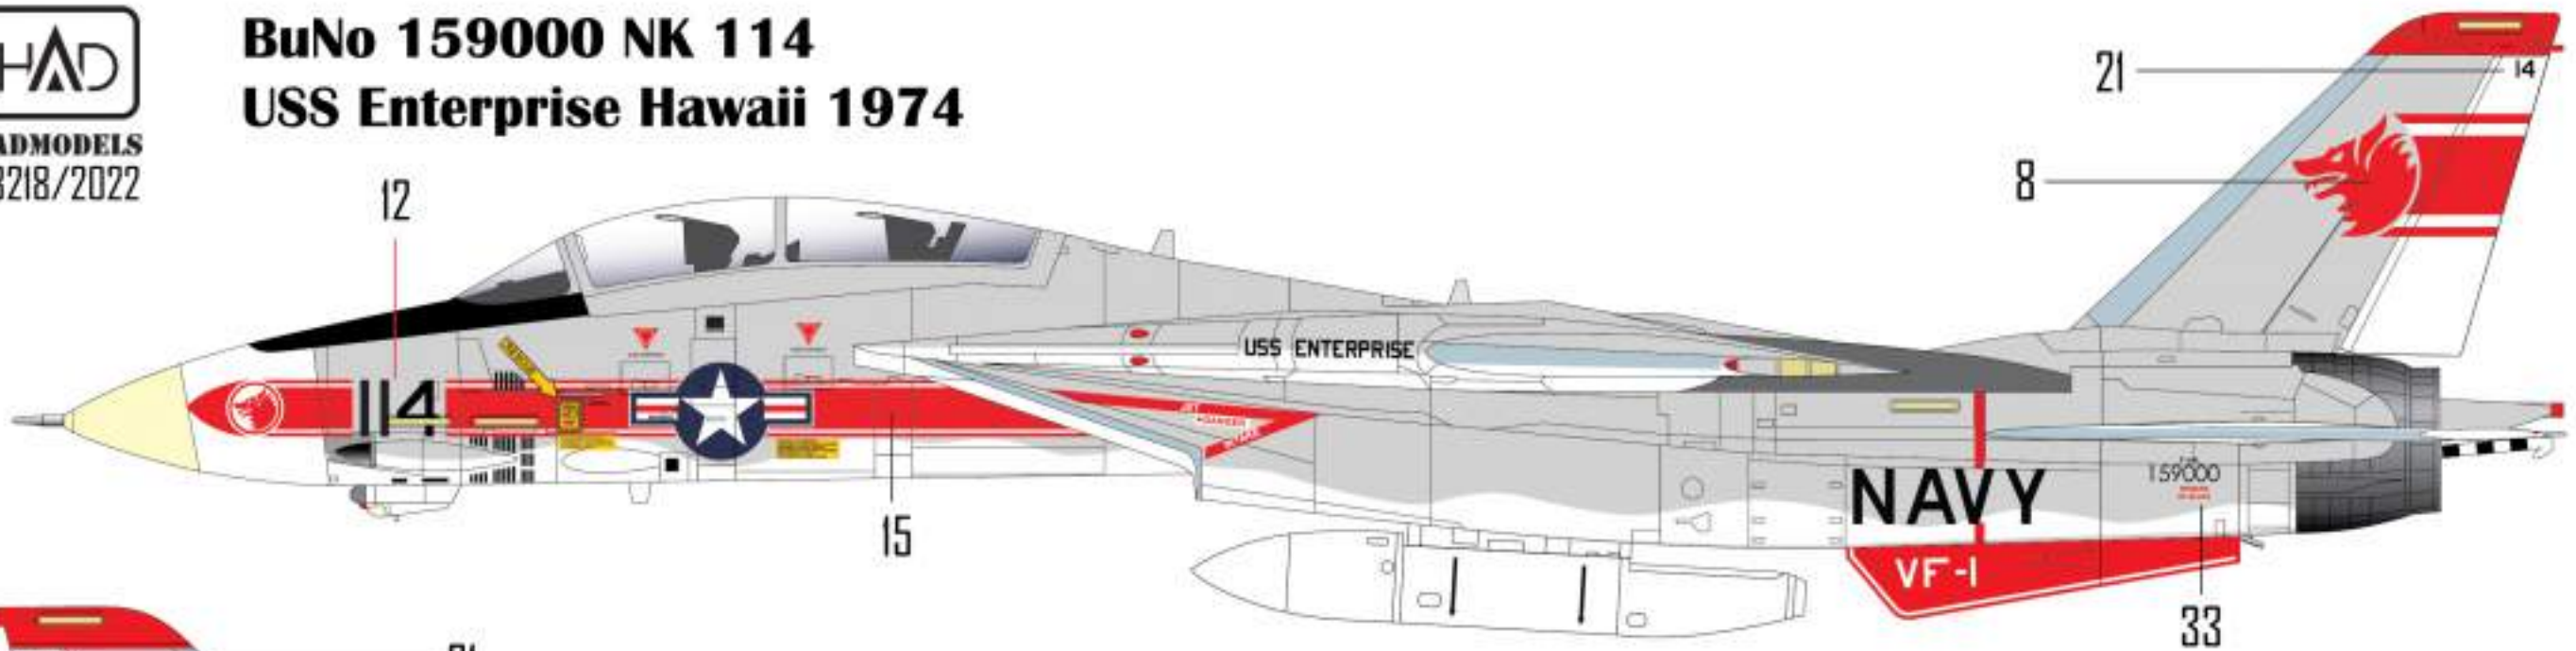

HADMODELS
48218/2022

BuNo 159000 NK 114 USS Enterprise Hawaii 1974

All graphics by Ferenc Szegedi 2021