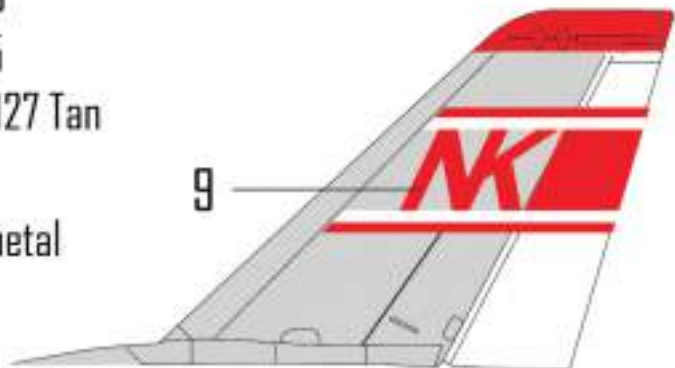

inside of right tail