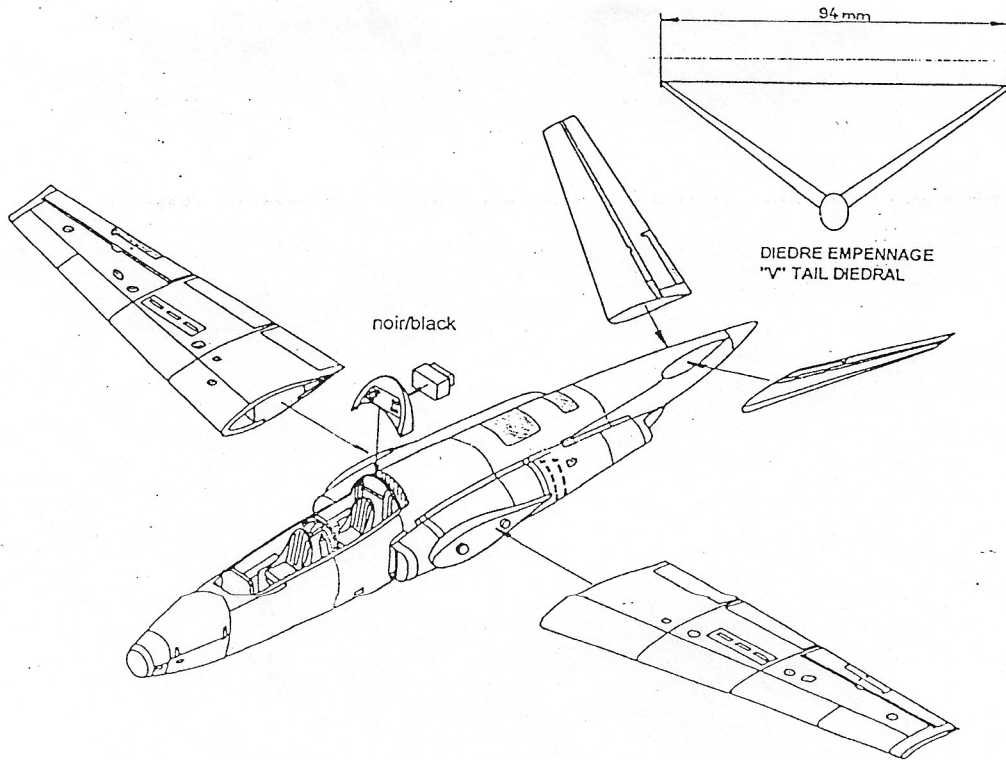

Super Fouga Magister

Esquadilha da Fumaça

FOUGA CM-170 "MAGISTER"

FRONT LANDING GEAR

COCKPIT INTERIOR

Cockpit interior is black overall.

Front landing gear housing is painted zinc chromate.

COCKPIT / FUSELAGE -

SIDE VIEW COCKPIT / FUSELAGE

Interior of landing gear housing is painted zinc chromate.

94 mm

DIEDRE EMPENNAGE
"V" TAIL DIEDRAL

noir/black

GLIC - Kits em resina

FOUGA MAGISTER - 1/48

e-mail: flaprodrigues@ig.com.br

T24-1724

560

T24-1724

560

ESQUADRILHA DA FUMAÇA

ESQUADRILHA DA FUMAÇA