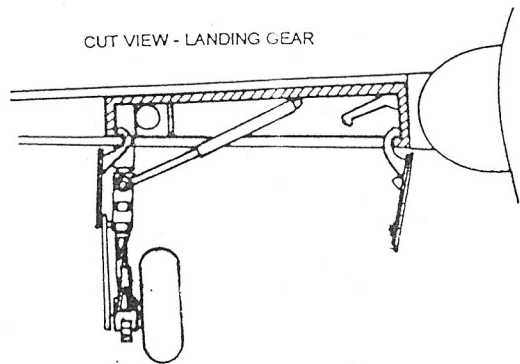

SIDE VIEW COCKPIT / FUSELAGE

Interior of landing gear housing is painted zinc chromate.

94 mm

DIEDRE EMPENNAGE
"V" TAIL DIEDRAL

noir/black

GLIC - Kits em resina

FOUGA MAGISTER - 1/48

e-mail: flaprodrigues@ig.com.br