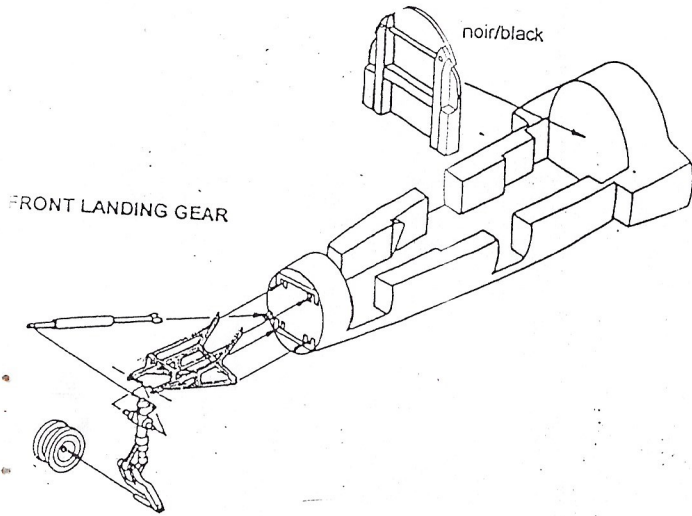

Super Fouga Magister

Esquadilha da Fumaça

FOUGA CM-170 "MAGISTER"

FRONT LANDING GEAR

COCKPIT INTERIOR

Cockpit interior is black overall.

Front landing gear housing is painted zinc chromate.

COCKPIT / FUSELAGE -

SIDE VIEW COCKPIT / FUSELAGE

Interior of landing gear housing is painted zinc chromate.

94 mm

DIEDRE EMPENNAGE
"V" TAIL DIEDRAL

noir/black

GLIC - Kits em resina

FOUGA MAGISTER - 1/48

e-mail: flaprodrigues@ig.com.br