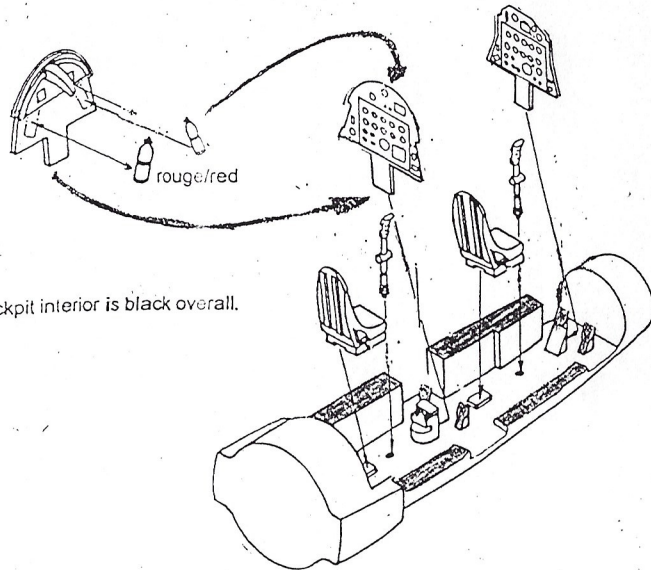

Super Fouga Magister

Esquadilha da Fumaça

FOUGA CM-170 "MAGISTER"

FRONT LANDING GEAR

COCKPIT INTERIOR

Cockpit interior is black overall.

Front landing gear housing is painted zinc chromate.

COCKPIT / FUSELAGE -

SIDE VIEW COCKPIT / FUSELAGE

Interior of landing gear housing is painted zinc chromate.

94 mm

DIEDRE EMPENNAGE
"V" TAIL DIEDRAL

noir/black

GLIC - Kits em resina

FOUGA MAGISTER - 1/48

e-mail: flaprodrigues@ig.com.br

T24-1724

560

T24-1724

560

ESQUADRILHA DA FUMAÇA

ESQUADRILHA DA FUMAÇA