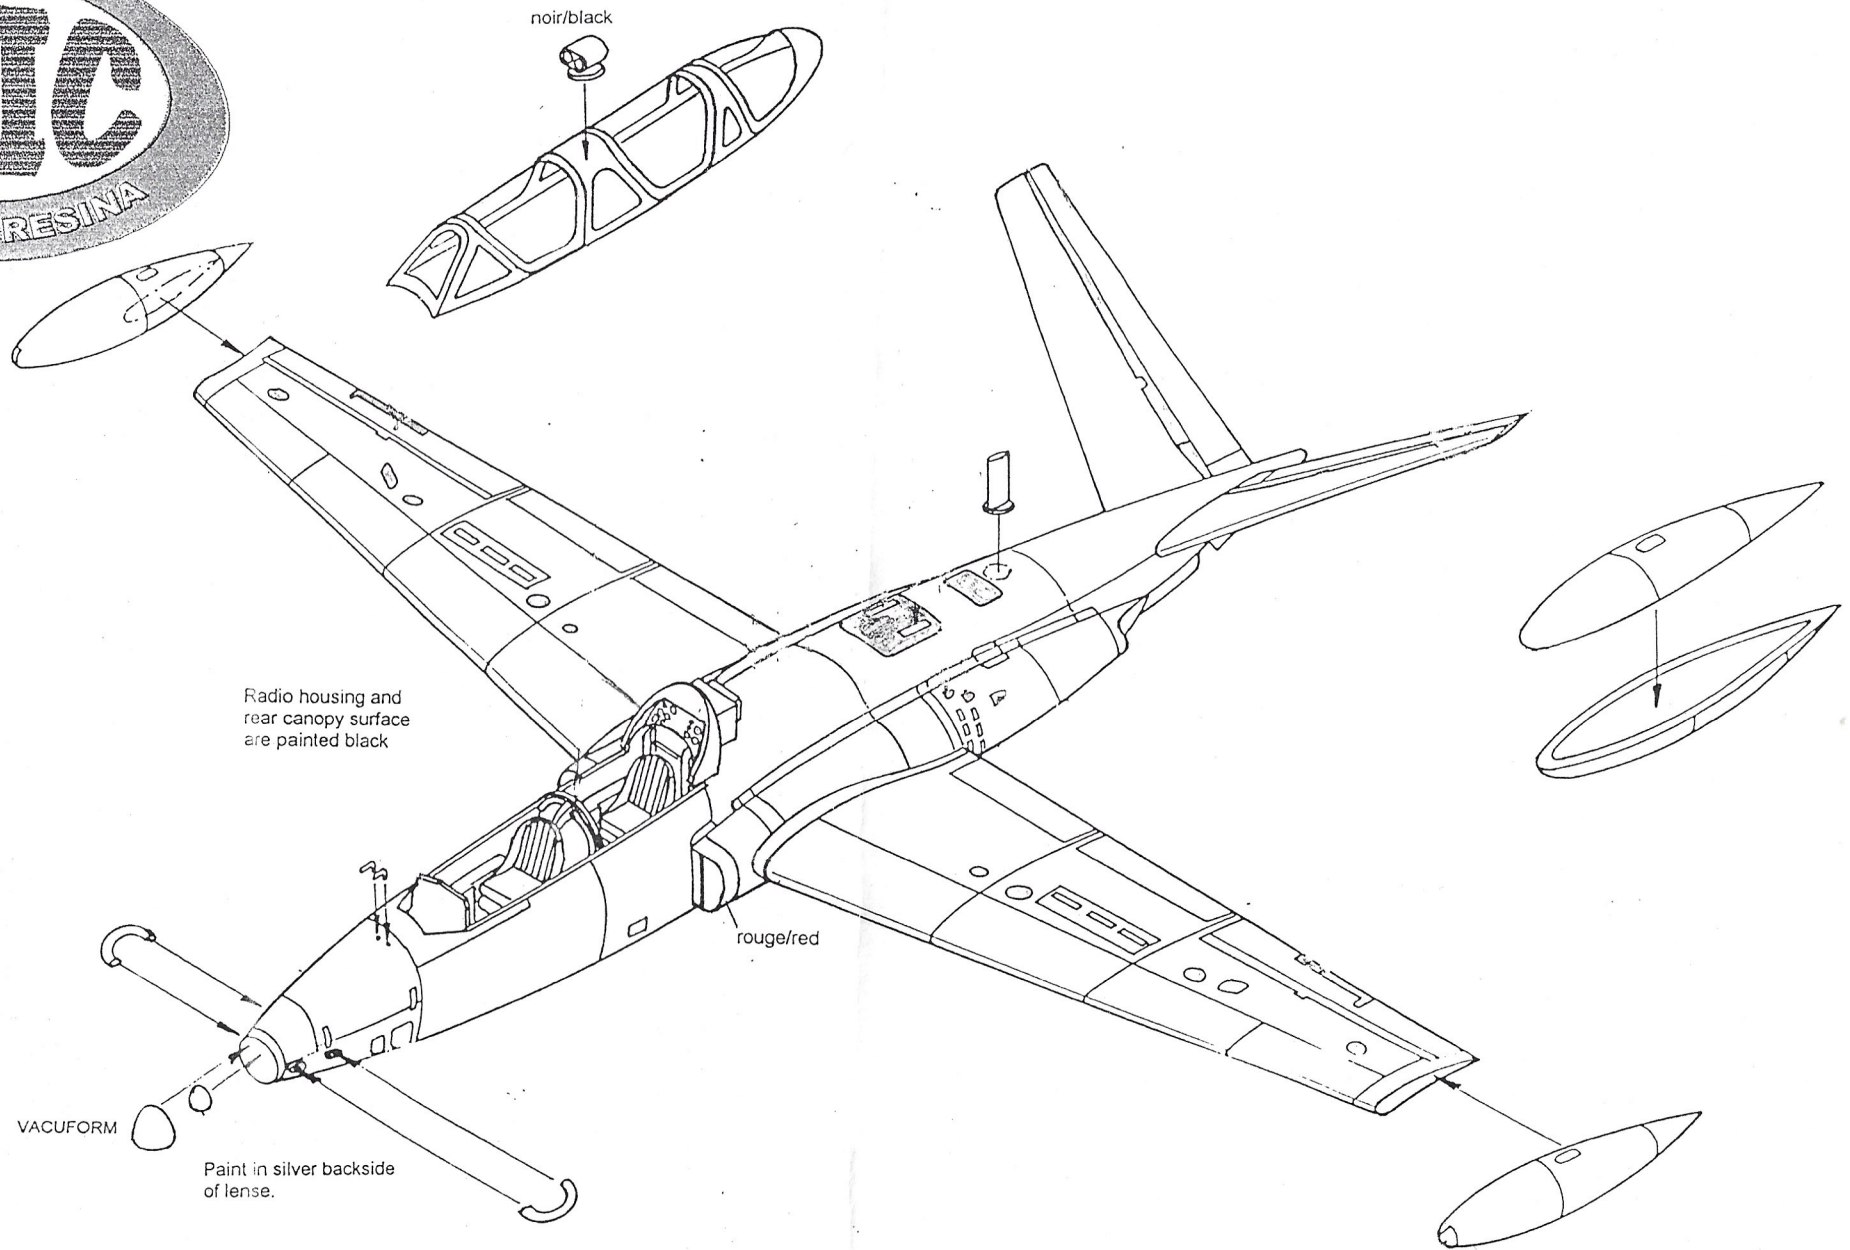

Super Fouga Magister

Esquadilha da Fumaça

FOUGA CM-170 "MAGISTER"

FRONT LANDING GEAR

COCKPIT INTERIOR

Cockpit interior is black overall.

Front landing gear housing is painted zinc chromate.

COCKPIT / FUSELAGE -

SIDE VIEW COCKPIT / FUSELAGE

Interior of landing gear housing is painted zinc chromate.

94 mm

DIEDRE EMPENNAGE
"V" TAIL DIEDRAL

noir/black

GLIC - Kits em resina

FOUGA MAGISTER - 1/48

e-mail: flaprodrigues@ig.com.br

T24-1724

560

T24-1724

560

ESQUADRILHA DA FUMAÇA

ESQUADRILHA DA FUMAÇA