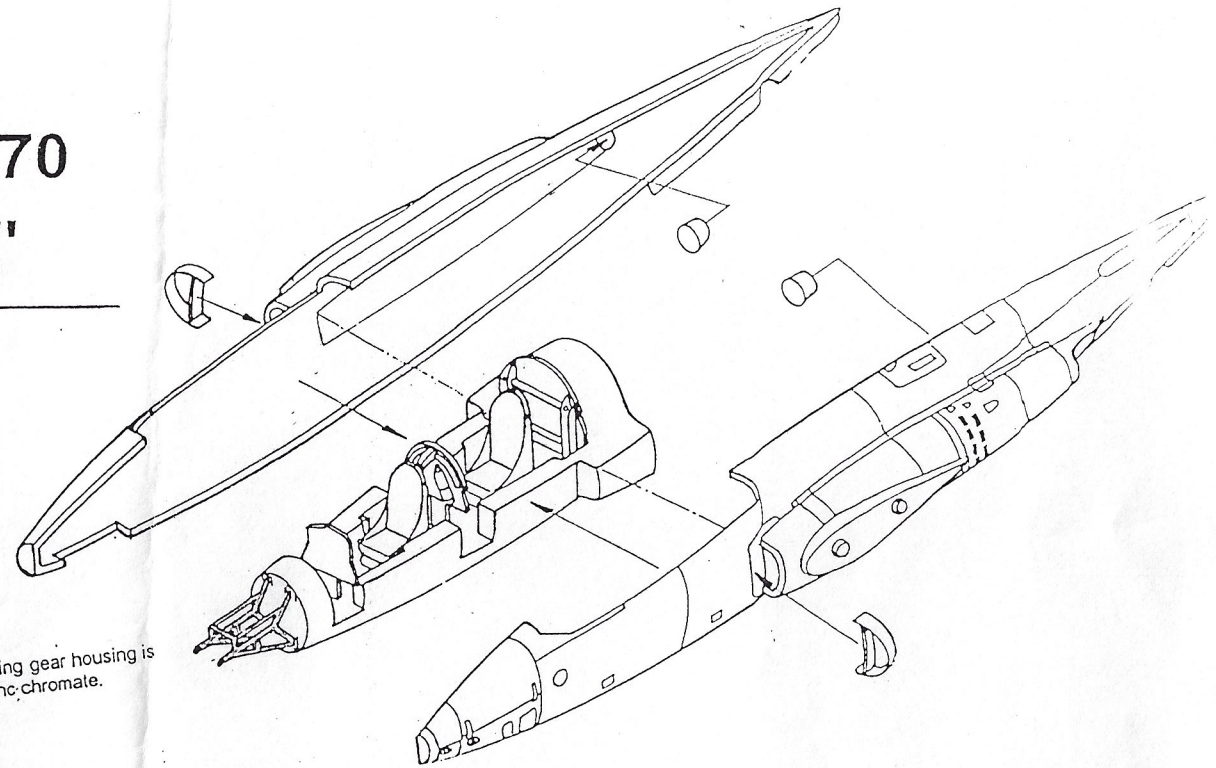

Super Fouga Magister

Esquadilha da Fumaça

FOUGA CM-170 "MAGISTER"

FRONT LANDING GEAR

COCKPIT INTERIOR

Cockpit interior is black overall.

Front landing gear housing is painted zinc chromate.

COCKPIT / FUSELAGE -

SIDE VIEW COCKPIT / FUSELAGE

Interior of landing gear housing is painted zinc chromate.

94 mm

DIEDRE EMPENNAGE
"V" TAIL DIEDRAL

noir/black

GLIC - Kits em resina

FOUGA MAGISTER - 1/48

e-mail: flaprodrigues@ig.com.br

T24-1724

560

T24-1724

560

ESQUADRILHA DA FUMAÇA

ESQUADRILHA DA FUMAÇA