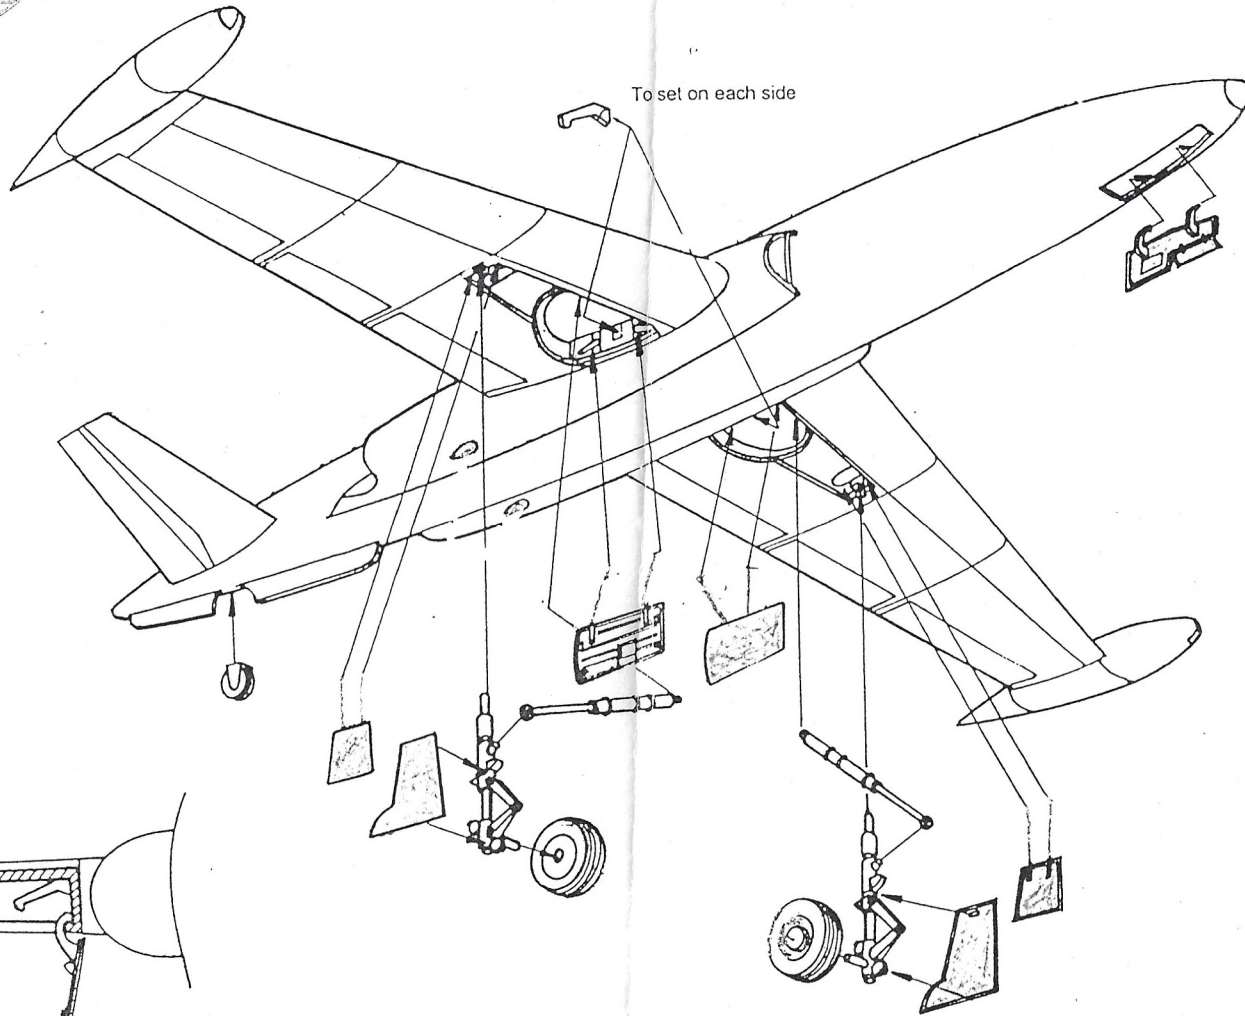

Super Fouga Magister

Esquadilha da Fumaça

FOUGA CM-170 "MAGISTER"

FRONT LANDING GEAR

COCKPIT INTERIOR

Cockpit interior is black overall.

Front landing gear housing is painted zinc chromate.

COCKPIT / FUSELAGE -

SIDE VIEW COCKPIT / FUSELAGE

Interior of landing gear housing is painted zinc chromate.

94 mm

DIEDRE EMPENNAGE
"V" TAIL DIEDRAL

noir/black

GLIC - Kits em resina

FOUGA MAGISTER - 1/48

e-mail: flaprodrigues@ig.com.br

T24-1724

560

T24-1724

560

ESQUADRILHA DA FUMAÇA

ESQUADRILHA DA FUMAÇA