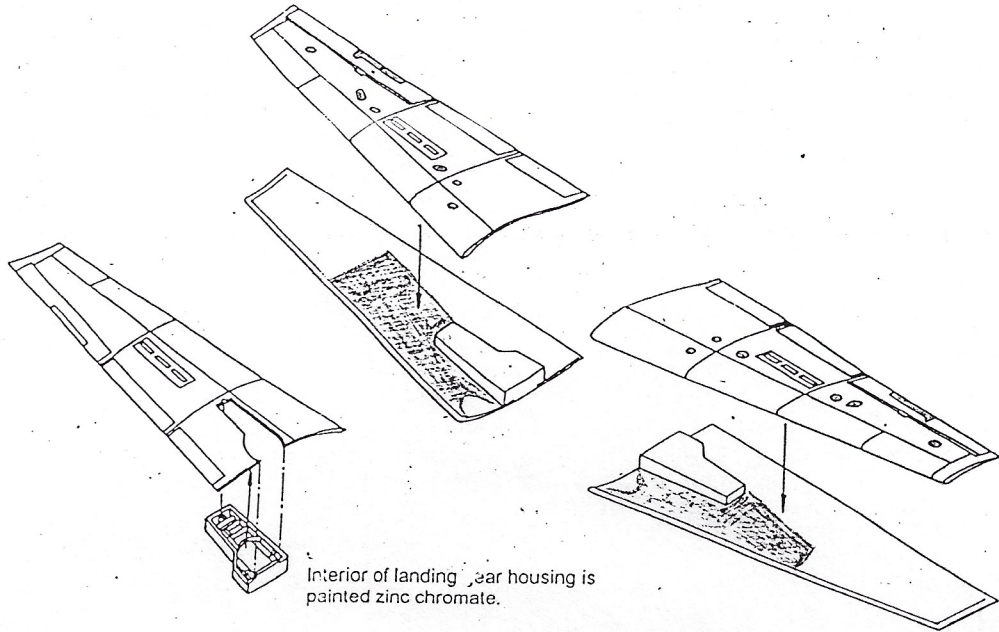

Super Fouga Magister

Esquadilha da Fumaça

FOUGA CM-170 "MAGISTER"

FRONT LANDING GEAR

COCKPIT INTERIOR

Cockpit interior is black overall.

Front landing gear housing is painted zinc chromate.

COCKPIT / FUSELAGE -

SIDE VIEW COCKPIT / FUSELAGE

Interior of landing gear housing is painted zinc chromate.

94 mm

DIEDRE EMPENNAGE
"V" TAIL DIEDRAL

noir/black

GLIC - Kits em resina

FOUGA MAGISTER - 1/48

e-mail: flaprodrigues@ig.com.br