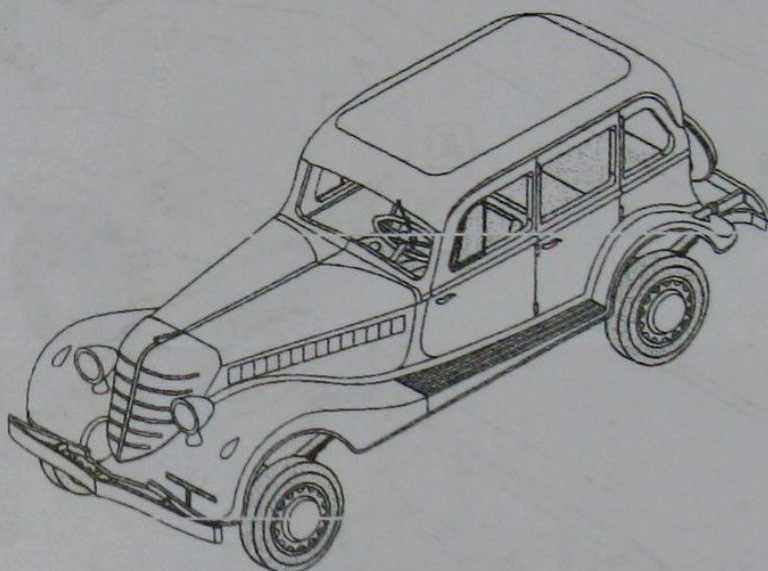

GAZ-61-73 Red Army. Overall (including bumpers) 4BO (khaki green). Wheel hubs black. Spring 1942.
ГАЗ-61-73 Красной Армии. 1942, Окрашен 4БО включая бампера. Колпаки колёс чёрные.