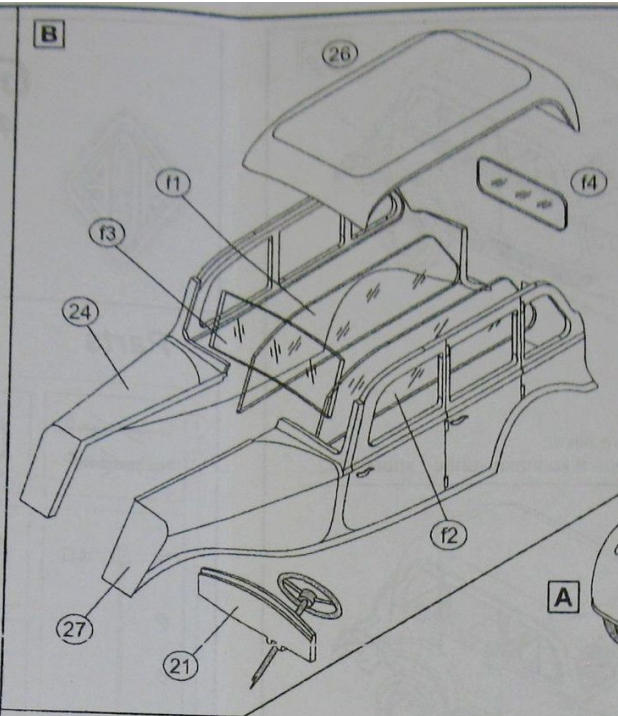

GAZ-61-73

4x4 Soviet WW2 Staff Car

1/72 scale
Plastic model kit.
cat. #72213

Parts

Photo-etched

Check for historical photos of this and other vehicles, detailed descriptions of other ACE kits, new products and more at <http://www.acemodel.com.ua>