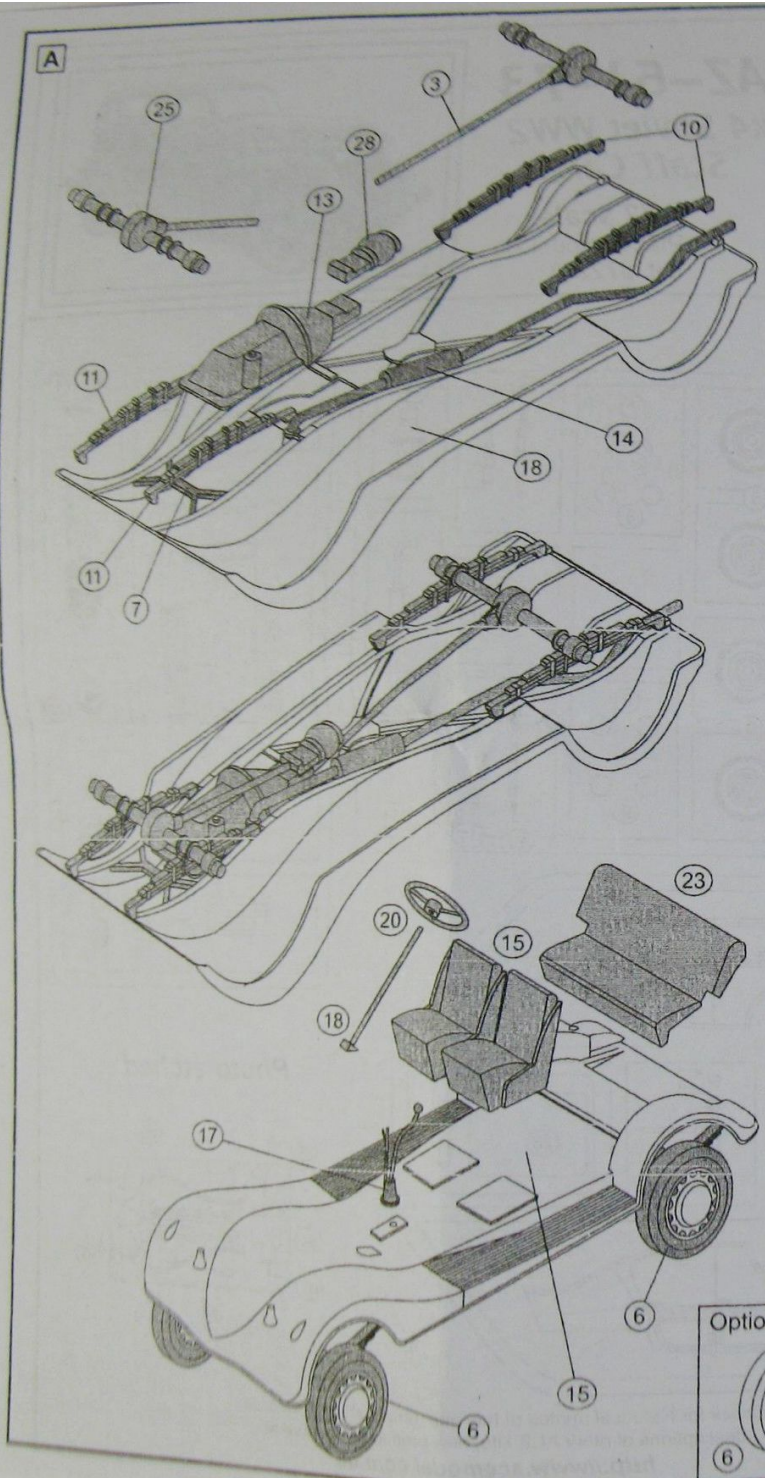

GAZ-61-73

4x4 Soviet WW2 Staff Car

1/72 scale
Plastic model kit.
cat. #72213

Parts

Photo-etched

Check for historical photos of this and other vehicles, detailed descriptions of other ACE kits, new products and more at <http://www.acemodel.com.ua>

GAZ-61-73 Wehrmacht (Guderian Group), 1941, Overall Panzer Grey. Wheel hubs black.
ГАЗ-61-73 Вермахт (группа Гудериана), 1941, Танковый серый. Колпаки колёс чёрные.