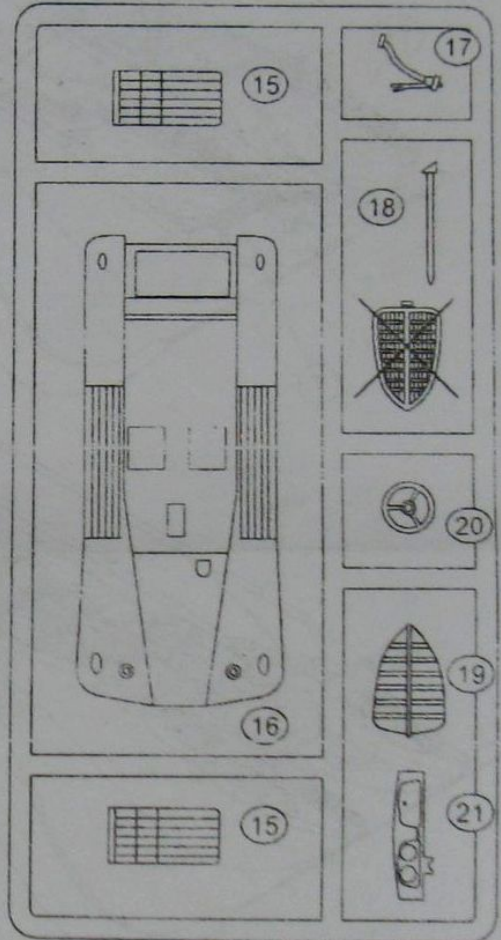

GAZ-61-73

4x4 Soviet WW2 Staff Car

1/72 scale
Plastic model kit.
cat. #72213

Parts

Photo-etched

Check for historical photos of this and other vehicles, detailed descriptions of other ACE kits, new products and more at <http://www.acemodel.com.ua>

GAZ-61-73 Wehrmacht (Guderian Group), 1941, Overall Panzer Grey. Wheel hubs black.
ГАЗ-61-73 Вермахт (группа Гудериана), 1941, Танковый серый. Колпаки колёс чёрные.