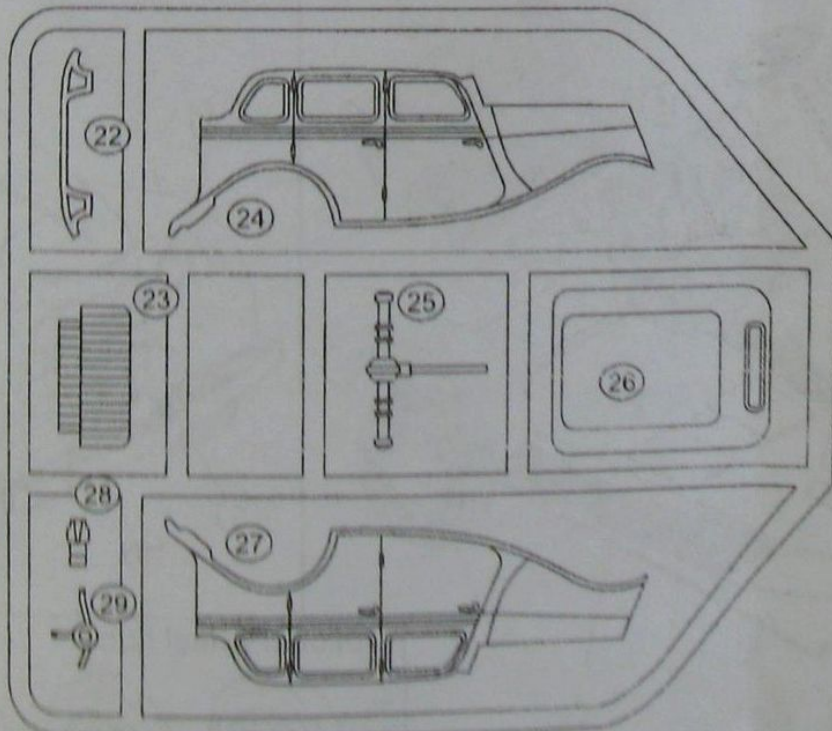

GAZ-61-73

4x4 Soviet WW2 Staff Car

1/72 scale
Plastic model kit.
cat. #72213

Parts

Photo-etched

Check for historical photos of this and other vehicles, detailed descriptions of other ACE kits, new products and more at <http://www.acemodel.com.ua>