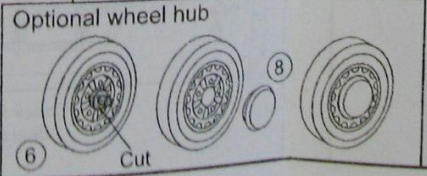

GAZ-61-73

4x4 Soviet WW2 Staff Car

1/72 scale
Plastic model kit.
cat. #72213

Parts

Photo-etched

Check for historical photos of this and other vehicles, detailed descriptions of other ACE kits, new products and more at <http://www.acemodel.com.ua>