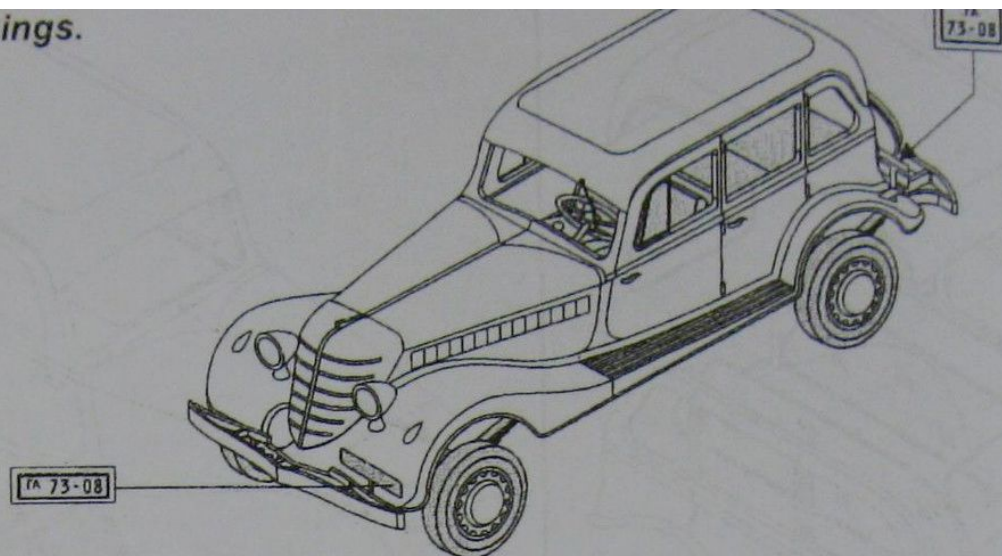

Painting and markings.

GAZ-61-73 civilian vehicle. 1942. Black. Wheel hubs and front grille are silver.
ГАЗ-61-73 в чёрной гражданской окраске. Рёбра решётки радиатора и колпаки колёс - хром. 1942.