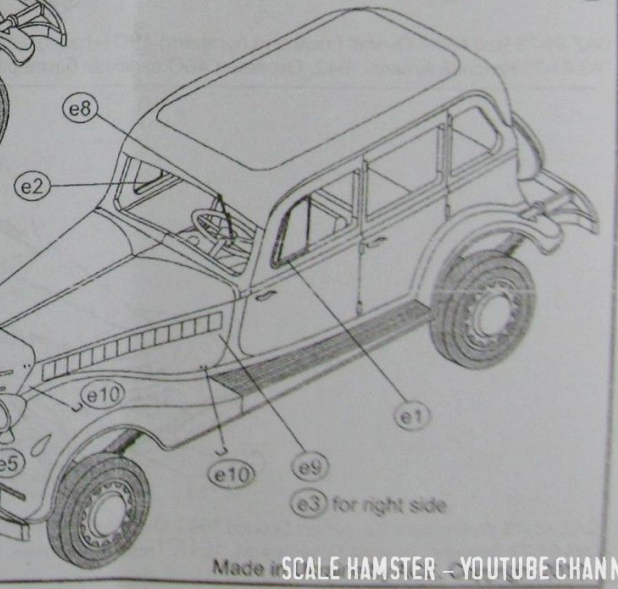

GAZ-61-73

4x4 Soviet WW2 Staff Car

1/72 scale
Plastic model kit.
cat. #72213

Parts

Photo-etched

Check for historical photos of this and other vehicles, detailed descriptions of other ACE kits, new products and more at <http://www.acemodel.com.ua>