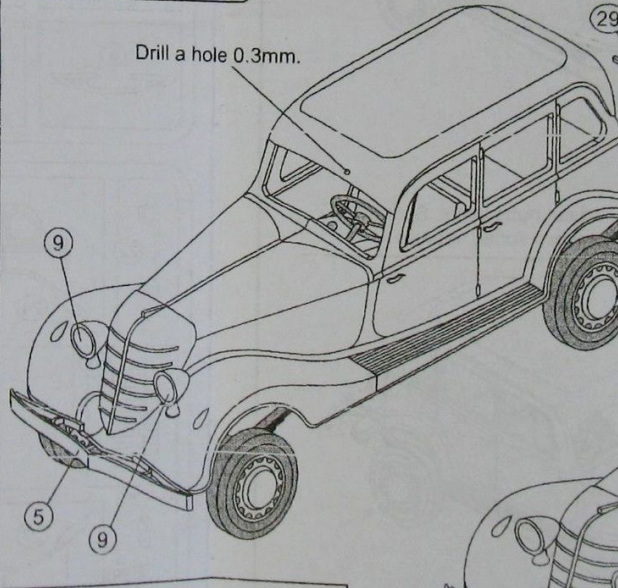

GAZ-61-73

4x4 Soviet WW2 Staff Car

1/72 scale
Plastic model kit.
cat. #72213

Parts

Photo-etched

Check for historical photos of this and other vehicles, detailed descriptions of other ACE kits, new products and more at <http://www.acemodel.com.ua>