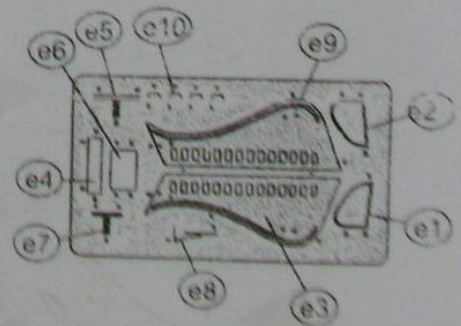

GAZ-61-73

4x4 Soviet WW2 Staff Car

1/72 scale
Plastic model kit.
cat. #72213

Parts

Photo-etched

Check for historical photos of this and other vehicles, detailed descriptions of other ACE kits, new products and more at <http://www.acemodel.com.ua>