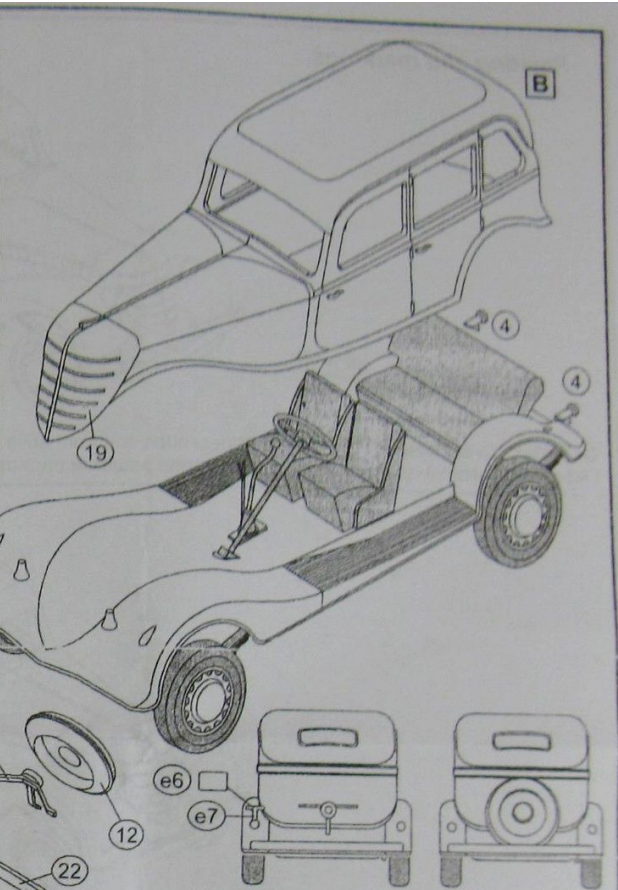

GAZ-61-73

4x4 Soviet WW2 Staff Car

1/72 scale
Plastic model kit.
cat. #72213

Parts

Photo-etched

Check for historical photos of this and other vehicles, detailed descriptions of other ACE kits, new products and more at <http://www.acemodel.com.ua>