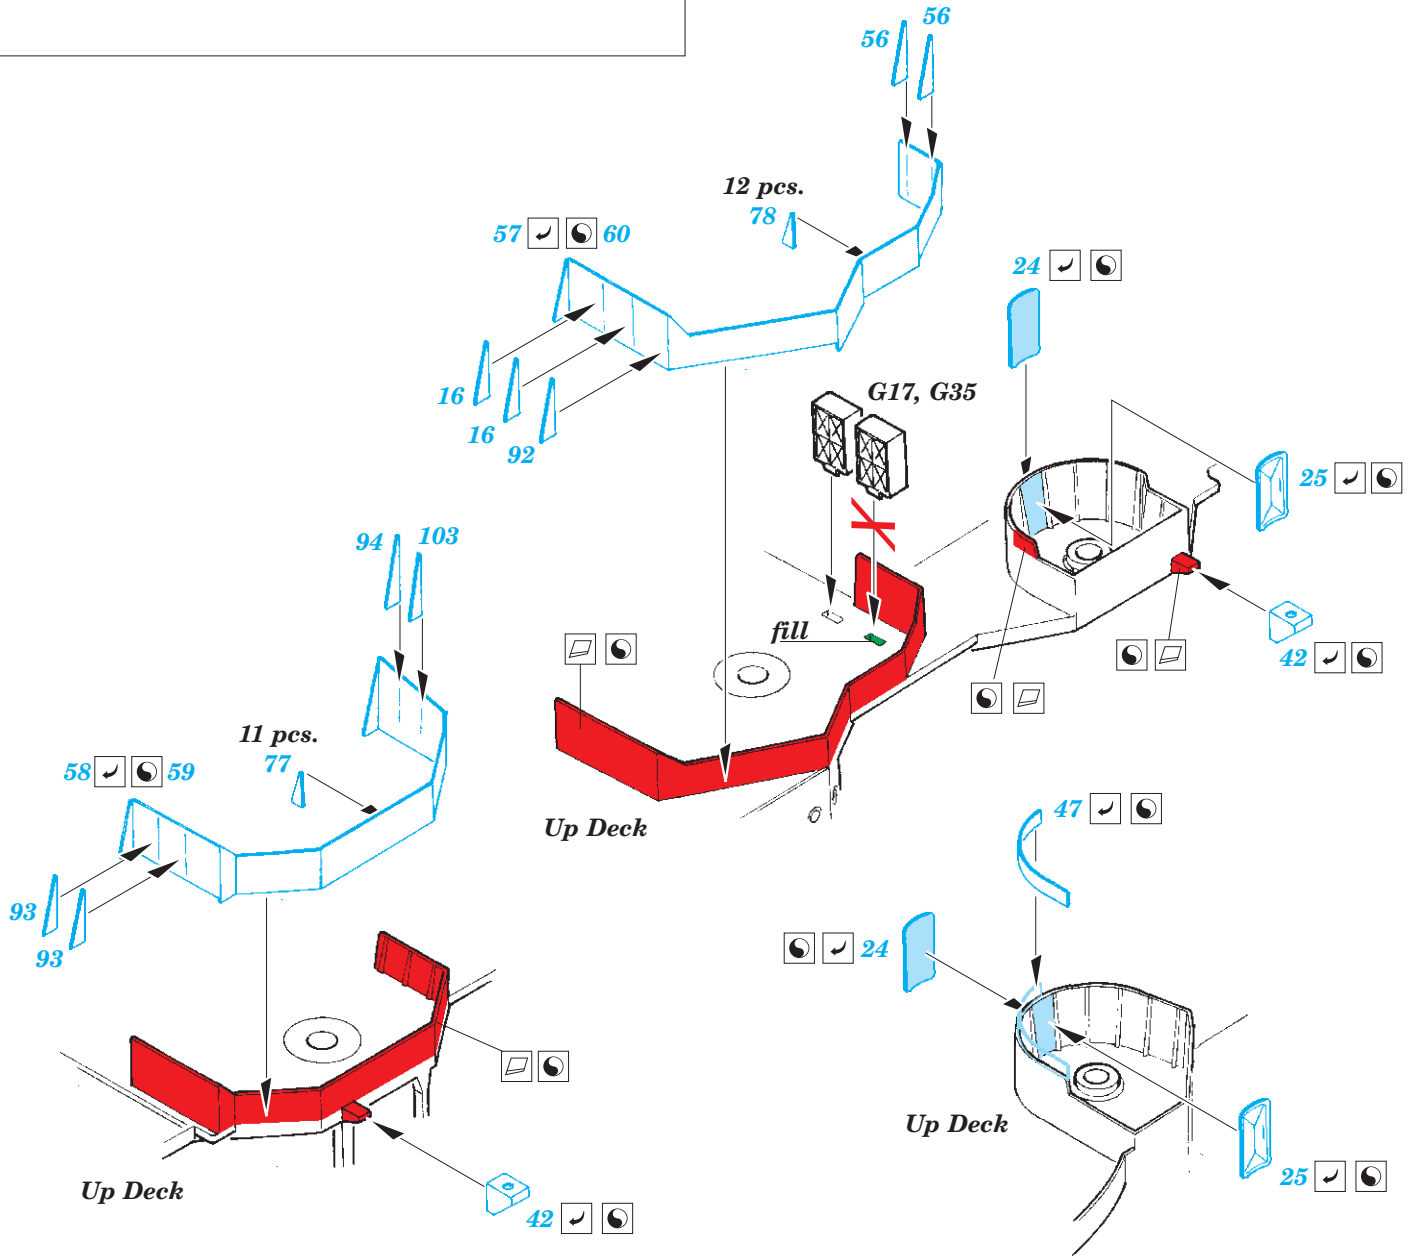

ORIGINAL KIT PARTS
PŮVODNÍ DÍLY STAVEBNICE
 PHOTO-ETCHED PARTS
LEPTANÉ DÍLY
 PARTS TO BE REMOVED
DÍLY K ODSTRANĚNÍ
 FILL
TMELIT

A - 87 + 90

B - 84 + 85

85 ? 87, ? 99 ↪

C - 97 + 100

E 2 pcs.

2 pcs.

Related products: 53187 HMS Hood pt. 1 AA guns & rocket launchers 1/200

Related products: 53188 HMS Hood pt. 2 radars 1/200

Related products: 53189 HMS Hood pt. 3 railings 1/200

Related products: 53190 HMS Hood pt. 4 life rafts 1/200

Related products: 53193 HMS Hood pt. 5 deck 1/200