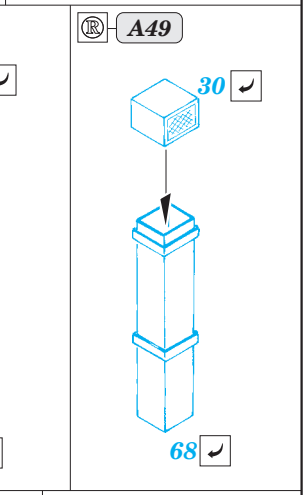

2 pcs.

67 2 pcs.

A19

E13

F52

E 6 pcs.

Related products: 53187 HMS Hood pt. 1 AA guns & rocket launchers 1/200

Related products: 53188 HMS Hood pt. 2 radars 1/200