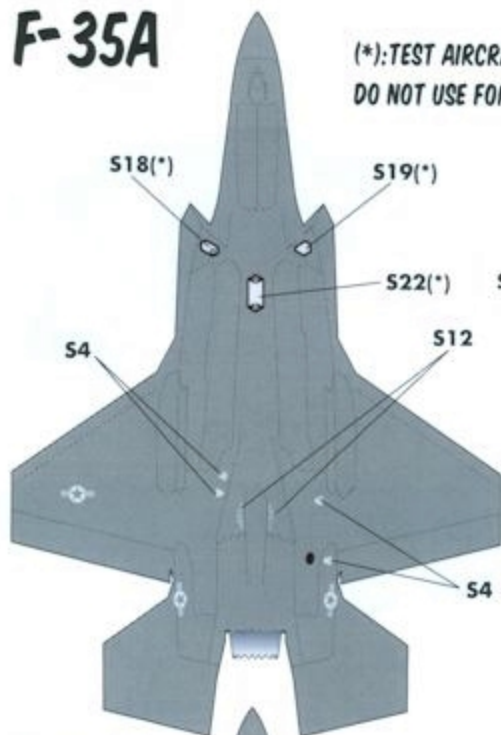

F-35A

(*): TEST AIRCRAFT ONLY,
DO NOT USE FOR OPTIONS 5 & 6