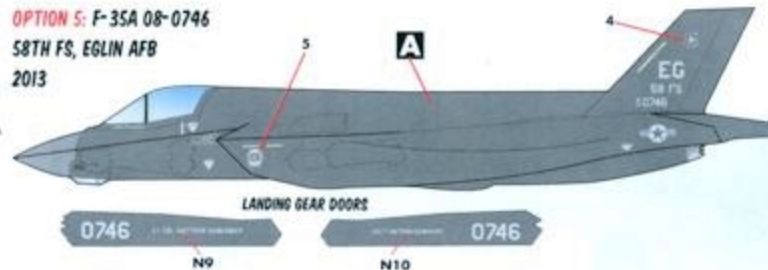

# 1/48 SCALE

DECALS PRINTED BY

**OPTION 1: F-35B BUNO. 168059**  
**VMFAT-501**  
**2013**

**OPTION 4: F-35B ZM137**  
**ROYAL AIR FORCE**  
**2013**

THIS IS THE THIRD F-35B DELIVERED TO THE ROYAL AIR FORCE.  
 USE STANDARD F-35 STENCILLING AS USED ON US MARINE CORPS AIRCRAFT.

**OPTION 2: F-35B BUNO. 168718**  
**VMFA-121**  
**2013**

THE NUMBER IN PARENTHESES ( ) DENOTES THE DECAL TO BE USED ON THE OTHER SIDE OF THE AIRCRAFT

**OPTION 5: F-35A 08-0746**  
**58TH FS, EGLIN AFB**  
**2013**