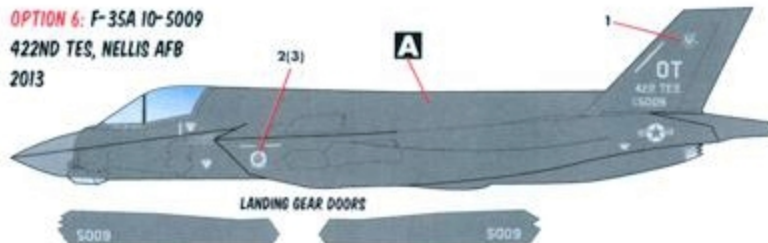

**OPTION 2: F-35B BUNO. 168718**  
**VMFA-121**  
**2013**

THE NUMBER IN PARENTHESES ( ) DENOTES THE DECAL TO BE USED ON THE OTHER SIDE OF THE AIRCRAFT

**OPTION 5: F-35A 08-0746**  
**58TH FS, EGLIN AFB**  
**2013**

THIS F-35A IS THE AIRCRAFT FLOWN BY THE COMMANDER OF 58TH FS, THE F-35 TRAINING SQUADRON BASED AT EGLIN.

**OPTION 3: F-35B BF-05**  
**VX-23**  
**2013**

THIS WAS ONE OF THE AIRCRAFT USED FOR THE SECOND CARRIER TRIALS (DT-II) ON USS WASP.  
 USE THE TEST PROGRAM BADGE ON THE INNER SIDES OF BOTH TAILS.

DETAIL VIEW OF PILOT NAME PLACEMENT - STARBOARD SIDE

**OPTION 6: F-35A 10-5009**  
**422ND TES, NELLIS AFB**  
**2013**

NOTE THE USE OF DIFFERENT INDIGNIA ON THE INTAKES ON EITHER SIDE OF THE AIRCRAFT.

FOR MORE INFORMATION & PHOTOS OF EACH OPTION, VISIT: