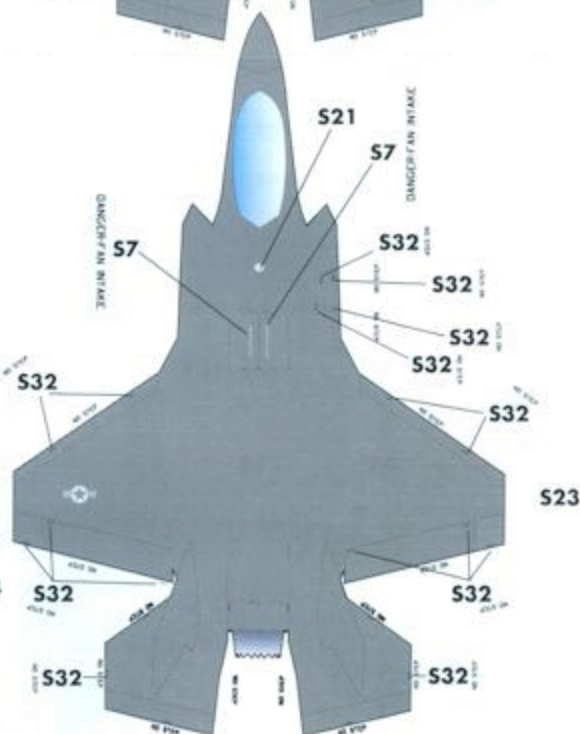

F-35A

(*): TEST AIRCRAFT ONLY,
DO NOT USE FOR OPTIONS 5 & 6

F-35B