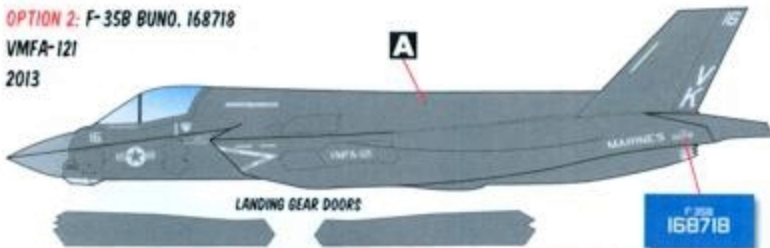

# 1/48 SCALE

DECALS PRINTED BY

**OPTION 1: F-35B BUNO. 168059**  
**VMFAT-501**  
**2013**

**OPTION 4: F-35B ZM137**  
**ROYAL AIR FORCE**  
**2013**

THIS IS THE THIRD F-35B DELIVERED TO THE ROYAL AIR FORCE.  
 USE STANDARD F-35 STENCILLING AS USED ON US MARINE CORPS AIRCRAFT.

**OPTION 2: F-35B BUNO. 168718**  
**VMFA-121**  
**2013**

THE NUMBER IN PARENTHESES ( ) DENOTES THE DECAL TO BE USED ON THE OTHER SIDE OF THE AIRCRAFT

**OPTION 5: F-35A 08-0746**  
**58TH FS, EGLIN AFB**  
**2013**

THIS F-35A IS THE AIRCRAFT FLOWN BY THE COMMANDER OF 58TH FS, THE F-35 TRAINING SQUADRON BASED AT EGLIN.

**OPTION 3: F-35B BF-05**  
**VX-23**  
**2013**

THIS WAS ONE OF THE AIRCRAFT USED FOR THE SECOND CARRIER TRIALS (DT-II) ON USS WASP.  
 USE THE TEST PROGRAM BADGE ON THE INNER SIDES OF BOTH TAILS.