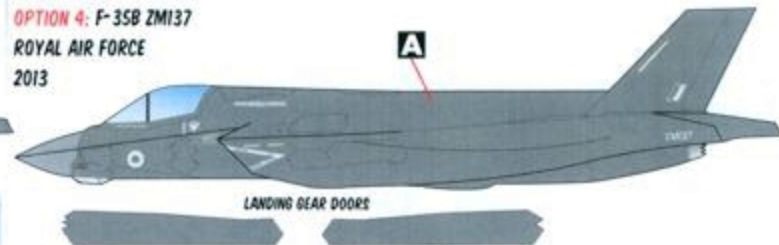

# 1/48 SCALE

DECALS PRINTED BY

**OPTION 1: F-35B BUNO. 168059**  
**VMFAT-501**  
**2013**

**OPTION 4: F-35B ZM137**  
**ROYAL AIR FORCE**  
**2013**

THIS IS THE THIRD F-35B DELIVERED TO THE ROYAL AIR FORCE.  
 USE STANDARD F-35 STENCILLING AS USED ON US MARINE CORPS AIRCRAFT.

**OPTION 2: F-35B BUNO. 168718**  
**VMFA-121**  
**2013**

THE NUMBER IN PARENTHESES ( ) DENOTES THE DECAL TO BE USED ON THE OTHER SIDE OF THE AIRCRAFT

**OPTION 5: F-35A 08-0746**  
**58TH FS, EGLIN AFB**  
**2013**

THIS F-35A IS THE AIRCRAFT FLOWN BY THE COMMANDER OF 58TH FS, THE F-35 TRAINING SQUADRON BASED AT EGLIN.

**OPTION 3: F-35B BF-05**  
**VX-23**  
**2013**

THIS WAS ONE OF THE AIRCRAFT USED FOR THE SECOND CARRIER TRIALS (DT-II) ON USS WASP.  
 USE THE TEST PROGRAM BADGE ON THE INNER SIDES OF BOTH TAILS.