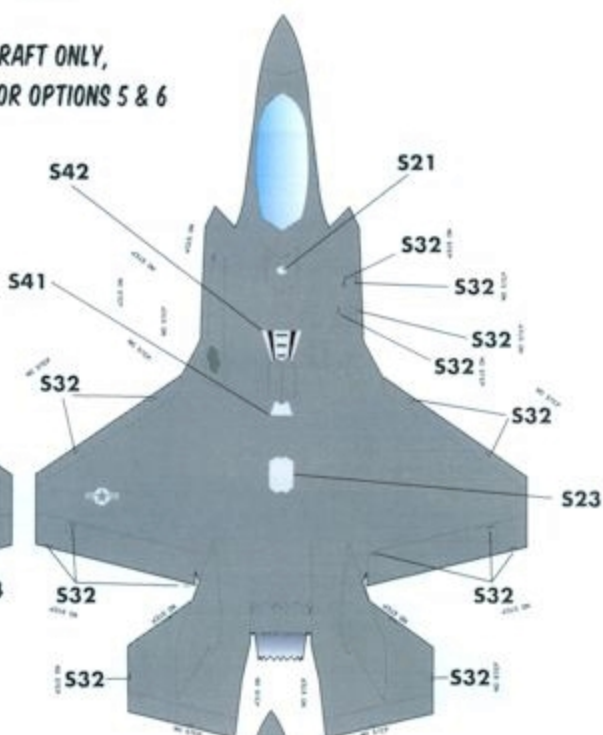

F-35A

(*): TEST AIRCRAFT ONLY,
DO NOT USE FOR OPTIONS 5 & 6