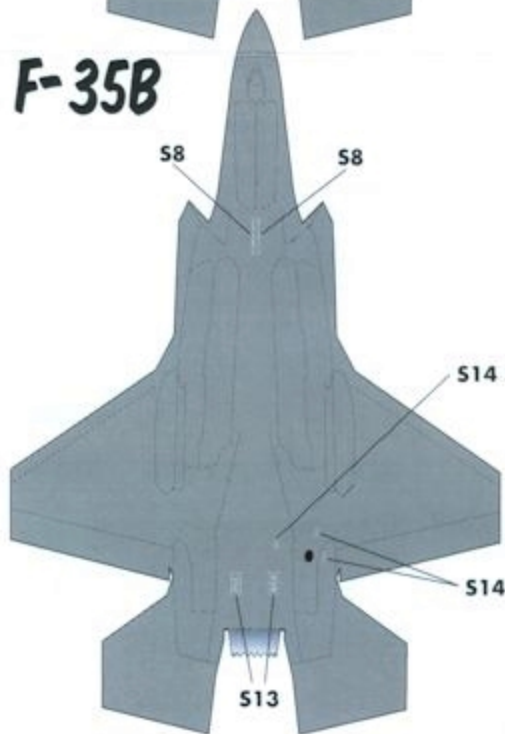

F-35A

(*): TEST AIRCRAFT ONLY,
DO NOT USE FOR OPTIONS 5 & 6

F-35B