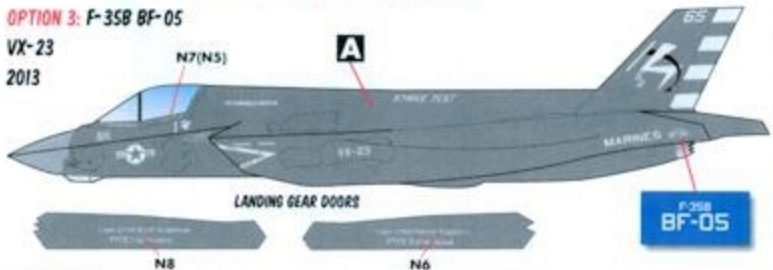

**OPTION 2: F-35B BUNO. 168718**  
**VMFA-121**  
**2013**

THE NUMBER IN PARENTHESES ( ) DENOTES THE DECAL TO BE USED ON THE OTHER SIDE OF THE AIRCRAFT

**OPTION 5: F-35A 08-0746**  
**58TH FS, EGLIN AFB**  
**2013**

THIS F-35A IS THE AIRCRAFT FLOWN BY THE COMMANDER OF 58TH FS, THE F-35 TRAINING SQUADRON BASED AT EGLIN.

**OPTION 3: F-35B BF-05**  
**VX-23**  
**2013**

THIS WAS ONE OF THE AIRCRAFT USED FOR THE SECOND CARRIER TRIALS (DT-II) ON USS WASP.  
 USE THE TEST PROGRAM BADGE ON THE INNER SIDES OF BOTH TAILS.