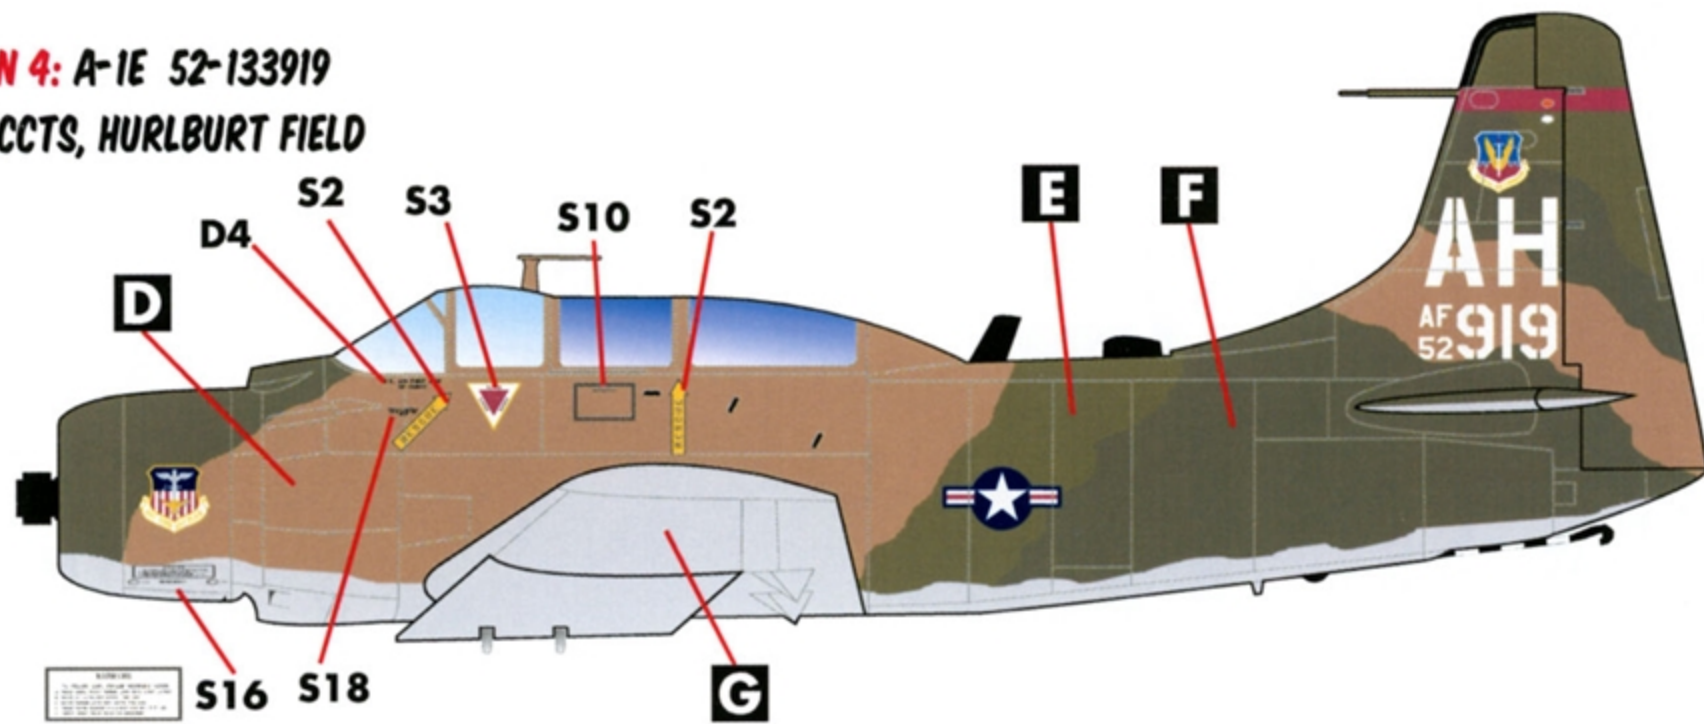

OPTION 4: A-1E 52-133919
4407 CCTS, HURLBURT FIELD
1972