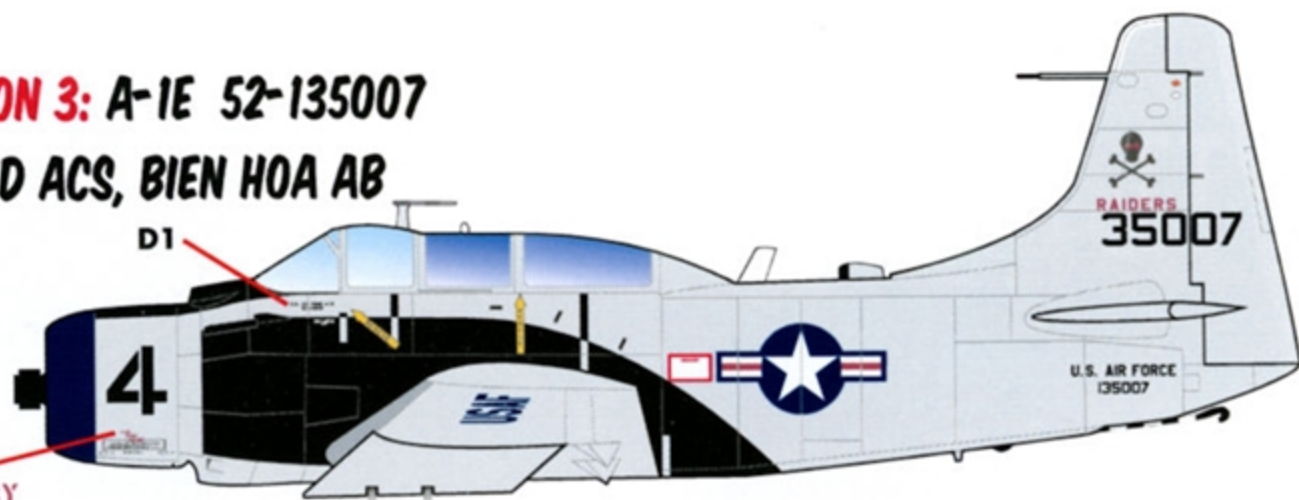

USAF / VNAF  
**A-1E**  
SKYRAIDER

**1/48 SCALE**

DECALS PRINTED BY

**OPTION 1: A-1E 52-132649**

**1ST SOS, PLEIKU AB**

**1966**

**THIS AIRCRAFT WAS FLOWN BY MAJ. BERNARD FISHER IN THE MISSION WHICH EARNED HIM THE MEDAL OF HONOR.**

**NOTE THE ANTENNA FIT ON THESE EARLY-WAR 1ST SOS AIRCRAFT (OPTIONS 1 THRU 3).**

**THE TAIL NUMBER WAS STILL PAINTED IN NAVY STYLE LETTERING AS THE AIRCRAFT WERE TRANSFERRED FROM US NAVY INVENTORY.**

**LANDING GEAR DOORS**

**OPTION 2: A-1E 52-132619**

**602ND ACS, BIEN HOA AB**

**1966**

**PAINT SCHEME AND STENCILLING ARE IDENTICAL TO THAT OF OPTION 1**

**OPTION 3: A-1E 52-135007**

**602ND ACS, BIEN HOA AB**

**1965**

**PART OF THE COWL SEEMS TO BE OVERALL SEA BLUE, POSSIBLY TAKEN FROM ANOTHER AIRFRAME.**