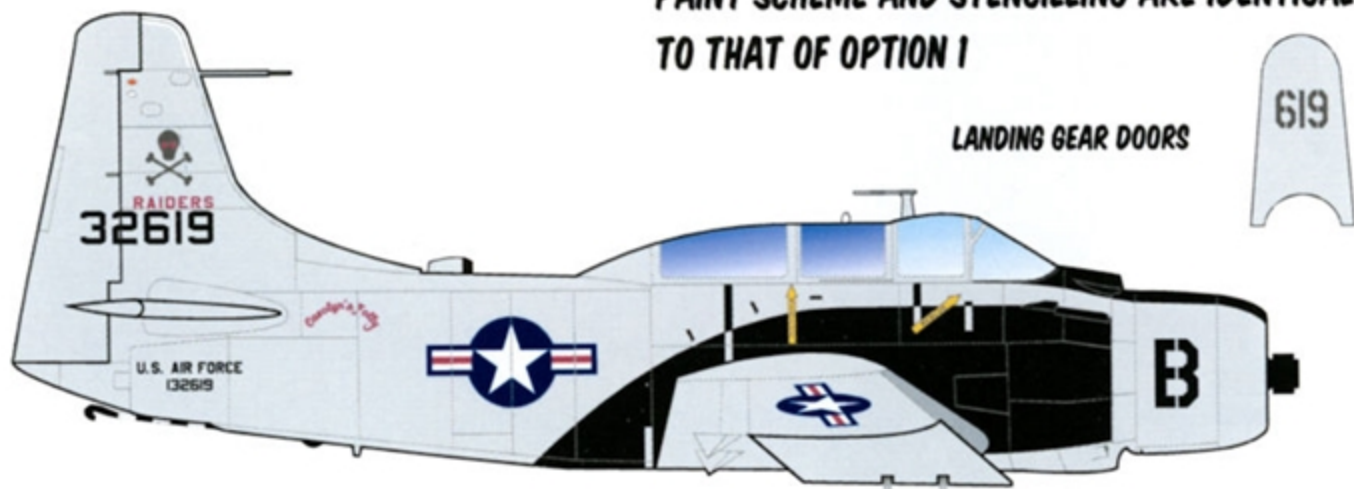

USAF / VNAF  
**A-1E**  
SKYRAIDER

**1/48 SCALE**

DECALS PRINTED BY

**OPTION 1: A-1E 52-132649**

**1ST SOS, PLEIKU AB**

**1966**

**THIS AIRCRAFT WAS FLOWN BY MAJ. BERNARD FISHER IN THE MISSION WHICH EARNED HIM THE MEDAL OF HONOR.**

**NOTE THE ANTENNA FIT ON THESE EARLY-WAR 1ST SOS AIRCRAFT (OPTIONS 1 THRU 3).**

**THE TAIL NUMBER WAS STILL PAINTED IN NAVY STYLE LETTERING AS THE AIRCRAFT WERE TRANSFERRED FROM US NAVY INVENTORY.**

**LANDING GEAR DOORS**

**OPTION 2: A-1E 52-132619**

**602ND ACS, BIEN HOA AB**

**1966**

**PAINT SCHEME AND STENCILLING ARE IDENTICAL TO THAT OF OPTION 1**

**OPTION 3: A-1E 52-135007**

**602ND ACS, BIEN HOA AB**

**1965**

**PART OF THE COWL SEEMS TO BE OVERALL SEA BLUE, POSSIBLY TAKEN FROM ANOTHER AIRFRAME.**