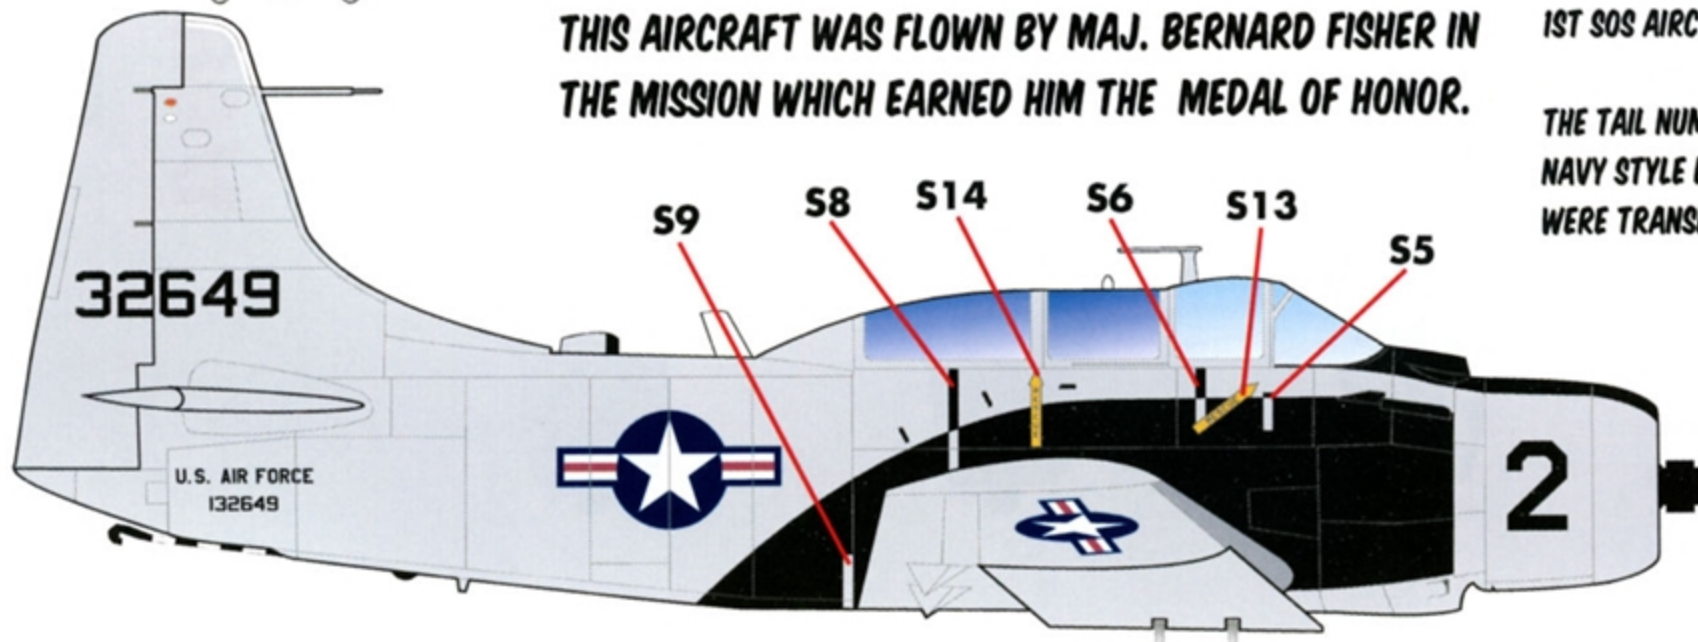

USAF / VNAF  
**A-1E**  
SKYRAIDER

**1/48 SCALE**

DECALS PRINTED BY

**OPTION 1: A-1E 52-132649**

**1ST SOS, PLEIKU AB**

**1966**

**THIS AIRCRAFT WAS FLOWN BY MAJ. BERNARD FISHER IN THE MISSION WHICH EARNED HIM THE MEDAL OF HONOR.**

**NOTE THE ANTENNA FIT ON THESE EARLY-WAR 1ST SOS AIRCRAFT (OPTIONS 1 THRU 3).**

**THE TAIL NUMBER WAS STILL PAINTED IN NAVY STYLE LETTERING AS THE AIRCRAFT WERE TRANSFERRED FROM US NAVY INVENTORY.**

**LANDING GEAR DOORS**