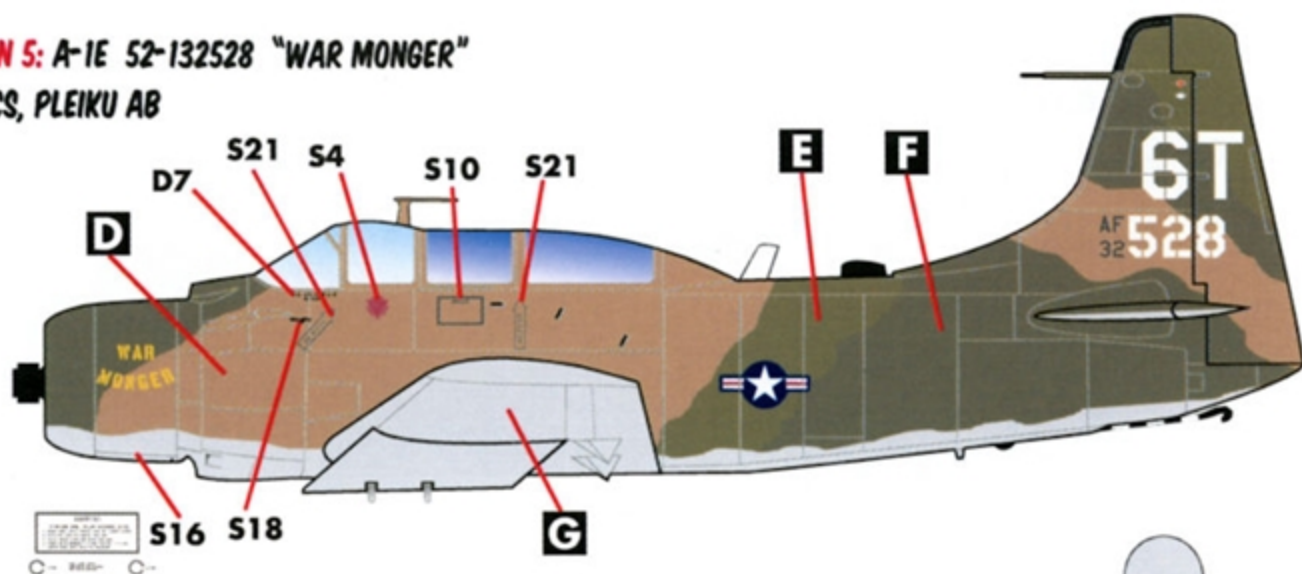

OPTION 5: A-1E 52-132528 "WAR MONGER"

1ST ACS, PLEIKU AB

1967