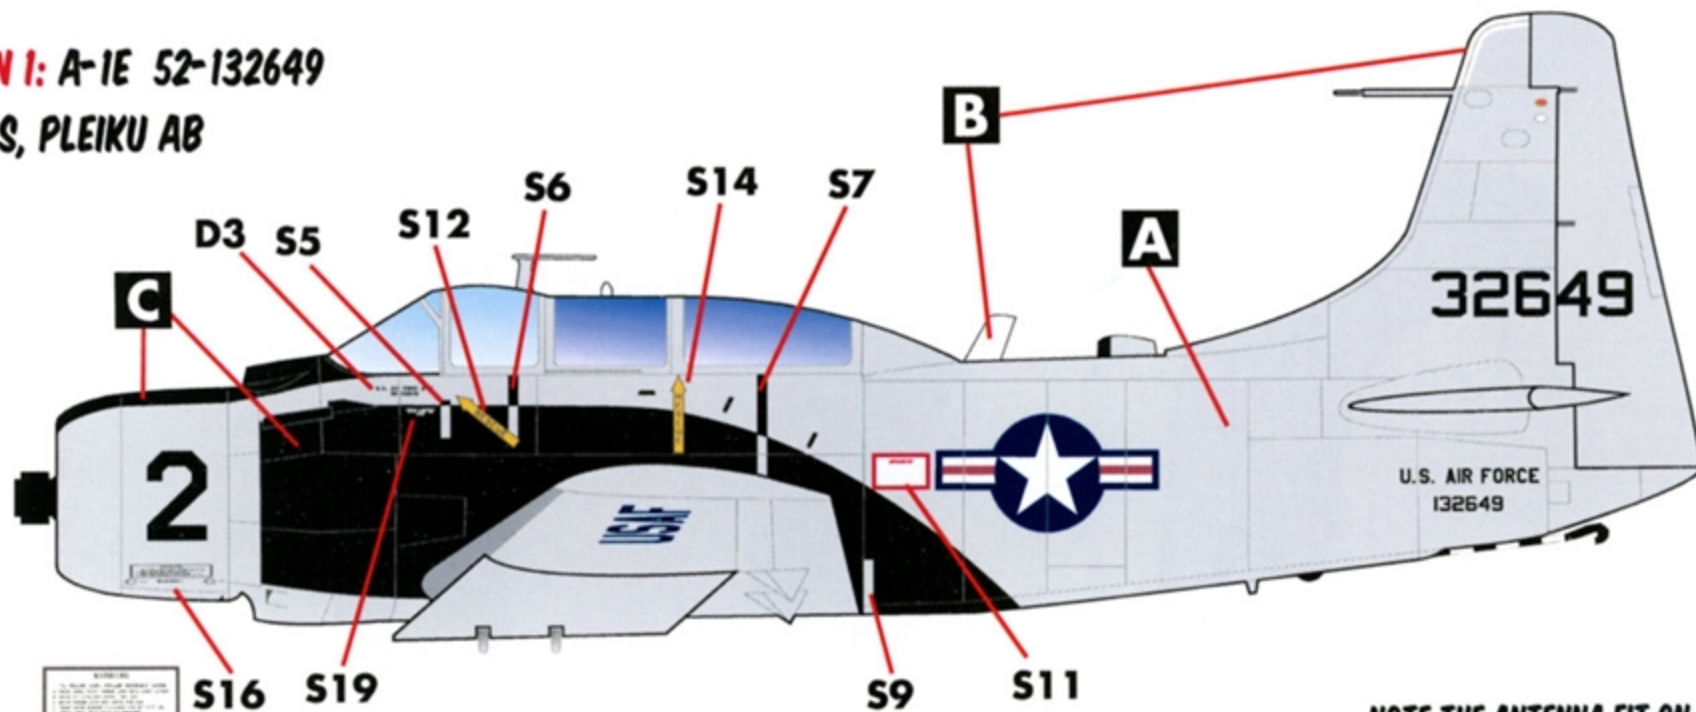

USAF / VNAF  
**A-1E**  
SKYRAIDER

**1/48 SCALE**

DECALS PRINTED BY

**OPTION 1: A-1E 52-132649**

**1ST SOS, PLEIKU AB**

**1966**

**THIS AIRCRAFT WAS FLOWN BY MAJ. BERNARD FISHER IN THE MISSION WHICH EARNED HIM THE MEDAL OF HONOR.**

**NOTE THE ANTENNA FIT ON THESE EARLY-WAR 1ST SOS AIRCRAFT (OPTIONS 1 THRU 3).**

**THE TAIL NUMBER WAS STILL PAINTED IN NAVY STYLE LETTERING AS THE AIRCRAFT WERE TRANSFERRED FROM US NAVY INVENTORY.**

**LANDING GEAR DOORS**