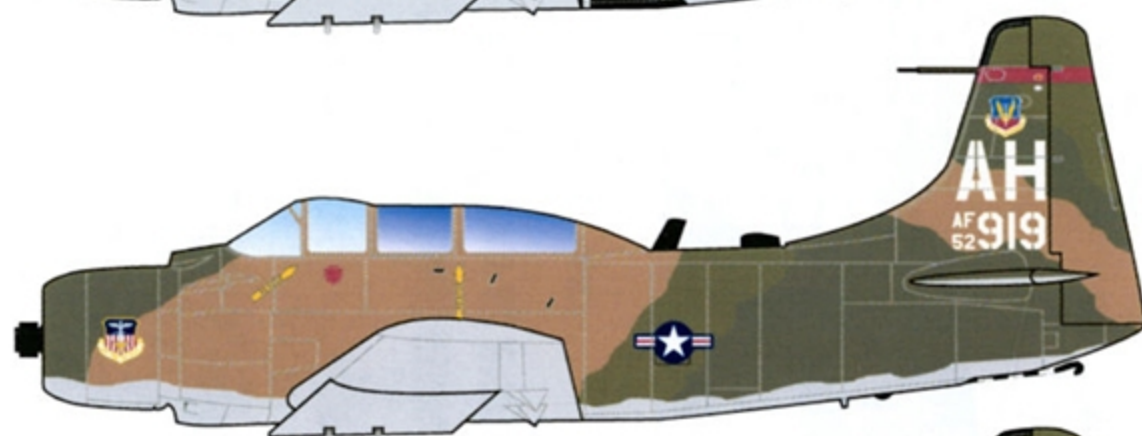

USAF / VNAF  
**A-1E**  
SKYRAIDER

**1/48 SCALE**

DECALS PRINTED BY

**OPTION 1: A-1E 52-132649**

**1ST SOS, PLEIKU AB**

**1966**

**THIS AIRCRAFT WAS FLOWN BY MAJ. BERNARD FISHER IN THE MISSION WHICH EARNED HIM THE MEDAL OF HONOR.**

**NOTE THE ANTENNA FIT ON THESE EARLY-WAR 1ST SOS AIRCRAFT (OPTIONS 1 THRU 3).**

**THE TAIL NUMBER WAS STILL PAINTED IN NAVY STYLE LETTERING AS THE AIRCRAFT WERE TRANSFERRED FROM US NAVY INVENTORY.**

**LANDING GEAR DOORS**