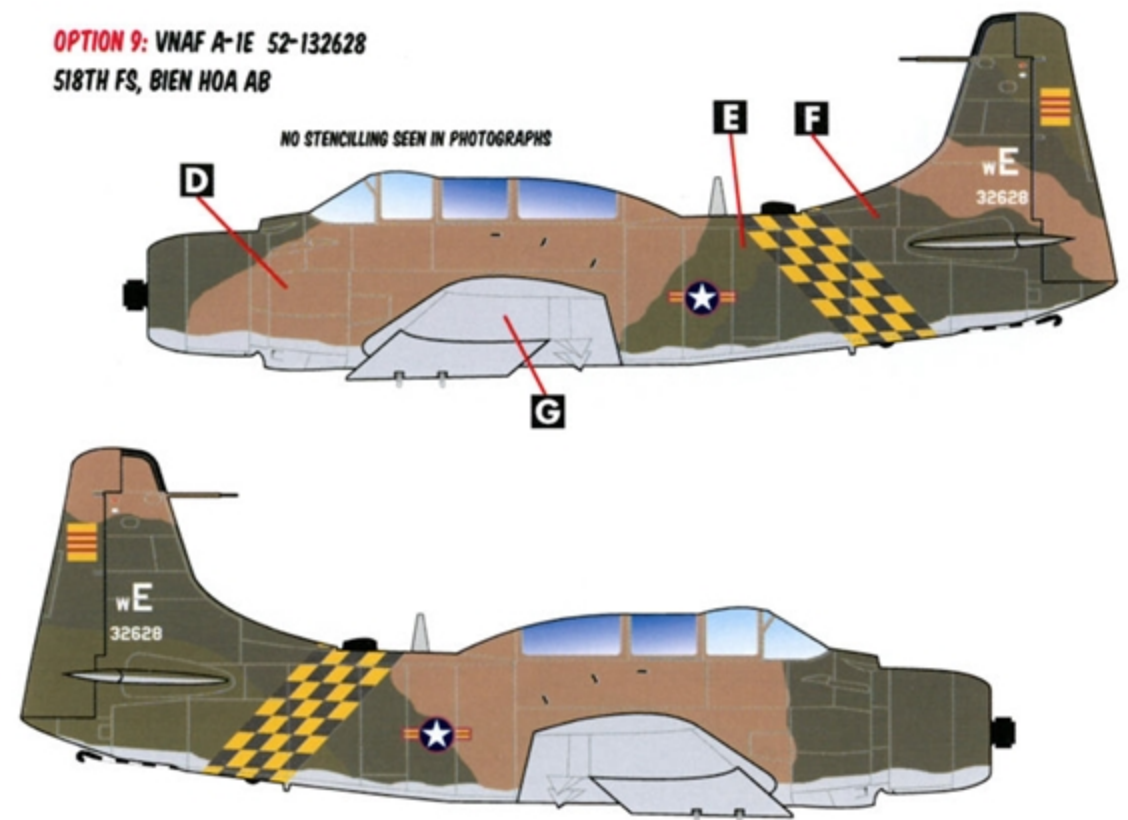

OVERALL ADC GREY AIRCRAFT
TYPICAL TOP & BOTTOM VIEWS

OPTION 9: VNAF A-1E 52-132628
518TH FS, BIEN HOA AB