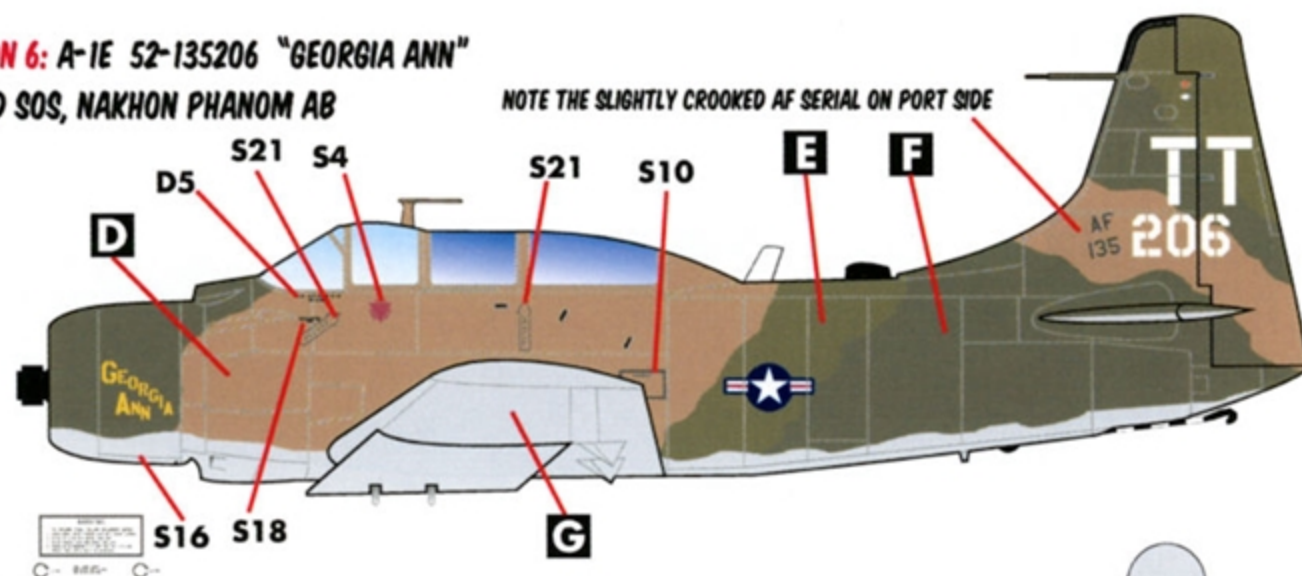

**OPTION 5: A-1E 52-132528 "WAR MONGER"**

1ST ACS, PLEIKU AB

1967

**OPTION 6: A-1E 52-135206 "GEORGIA ANN"**

602ND SOS, NAKHON PHANOM AB

1969

NOTE THE SLIGHTLY CROOKED AF SERIAL ON PORT SIDE

**OPTION 7: A-1E 52-132612**  
 1ST ACS, PLEIKU AB  
 1966