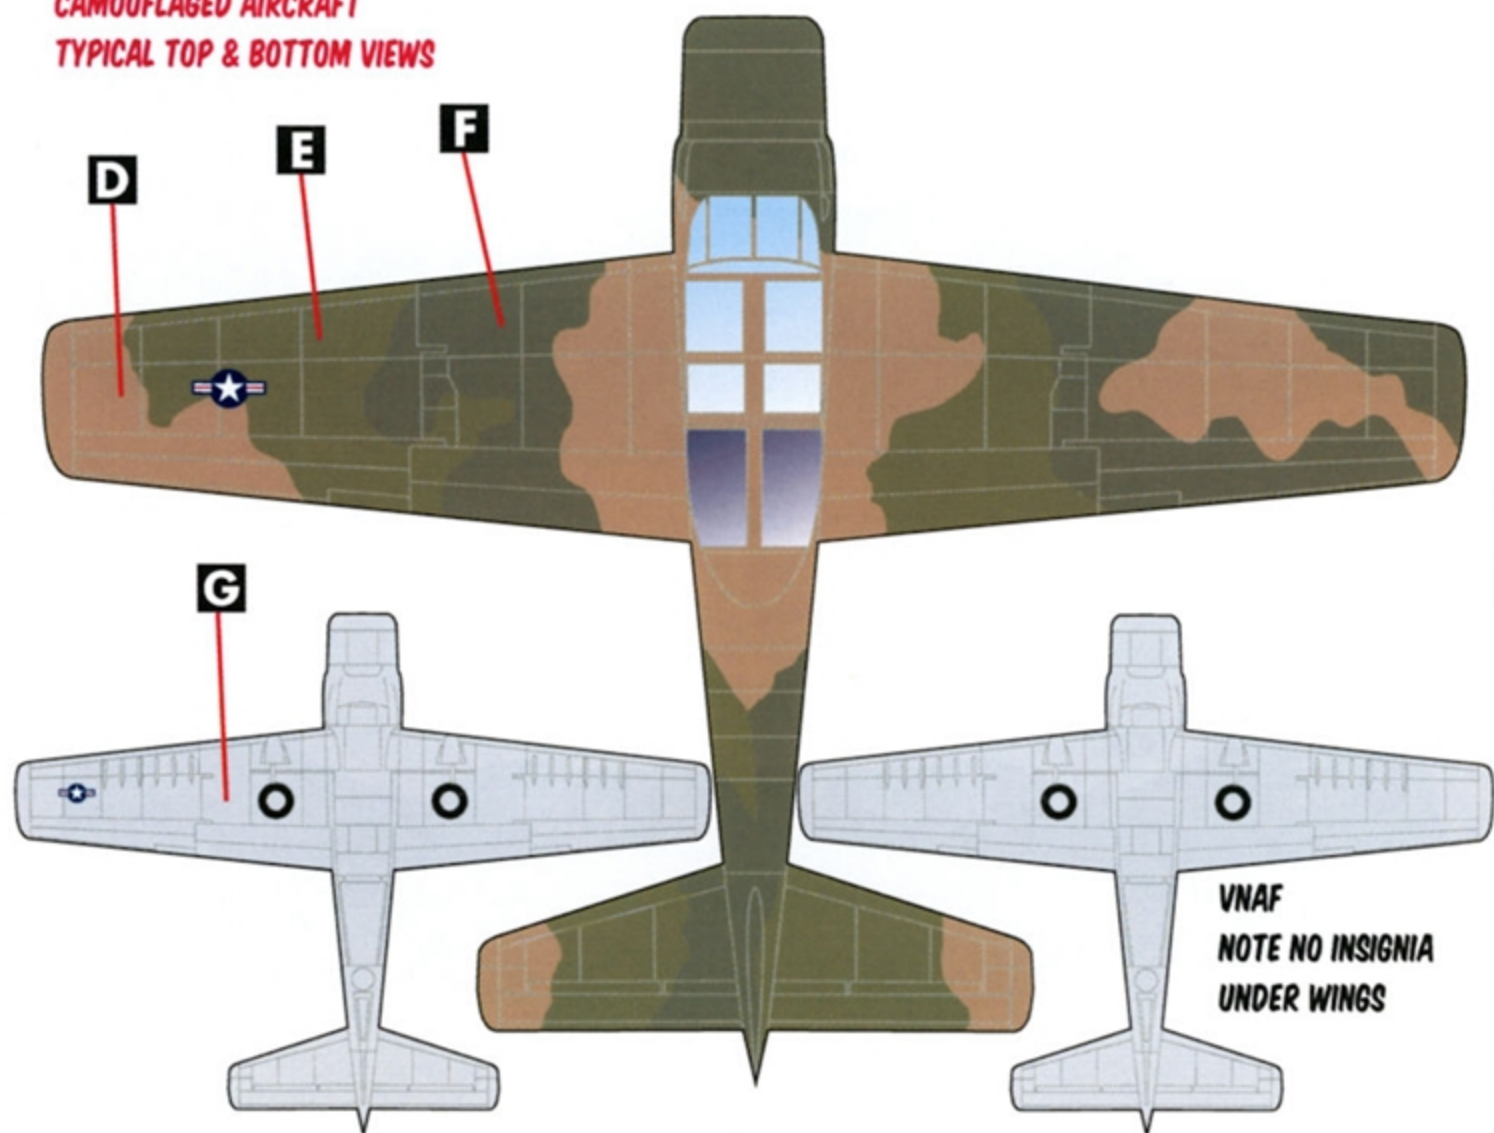

USAF / VNAF  
**A-1E**  
SKYRAIDER

**1/48 SCALE**

DECALS PRINTED BY

**OPTION 1: A-1E 52-132649**

**1ST SOS, PLEIKU AB**

**1966**

**THIS AIRCRAFT WAS FLOWN BY MAJ. BERNARD FISHER IN THE MISSION WHICH EARNED HIM THE MEDAL OF HONOR.**

**OPTION 8: VNAF A-1E 52-132503**  
 514TH FS, BIEN HOA AB

**OPTION 9: VNAF A-1E 52-132628**  
 518TH FS, BIEN HOA AB

**OVERALL ADC GREY AIRCRAFT**  
 TYPICAL TOP & BOTTOM VIEWS

**CAMOUFLAGED AIRCRAFT  
TYPICAL TOP & BOTTOM VIEWS**

**VNAF AIRCRAFT WERE PAINTED IN THE SAME CAMOUFLAGE SCHEME AS ABOVE. TYPICALLY THE VNAF INSIGNIA WAS PAINTED OVER AND UNDER BOTH WINGS, BUT THE VNAF OPTIONS FEATURED ON THIS SHEET DO NOT SEEM TO HAVE INSIGNIA UNDER THE WINGS. WE PROVIDE SIX VNAF INSIGNIA SHOULD YOU WISH TO APPLY THEM.**