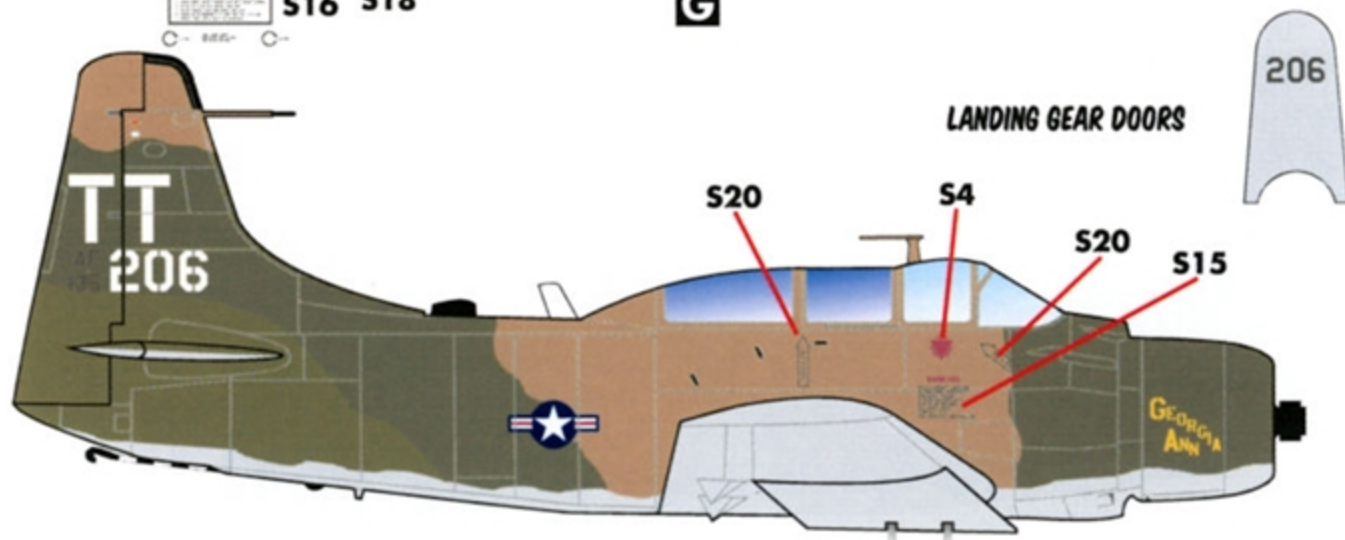

**OPTION 5: A-1E 52-132528 "WAR MONGER"**

1ST ACS, PLEIKU AB

1967

**OPTION 6: A-1E 52-135206 "GEORGIA ANN"**

602ND SOS, NAKHON PHANOM AB

1969

NOTE THE SLIGHTLY CROOKED AF SERIAL ON PORT SIDE

**OPTION 7: A-1E 52-132612**  
 1ST ACS, PLEIKU AB  
 1966