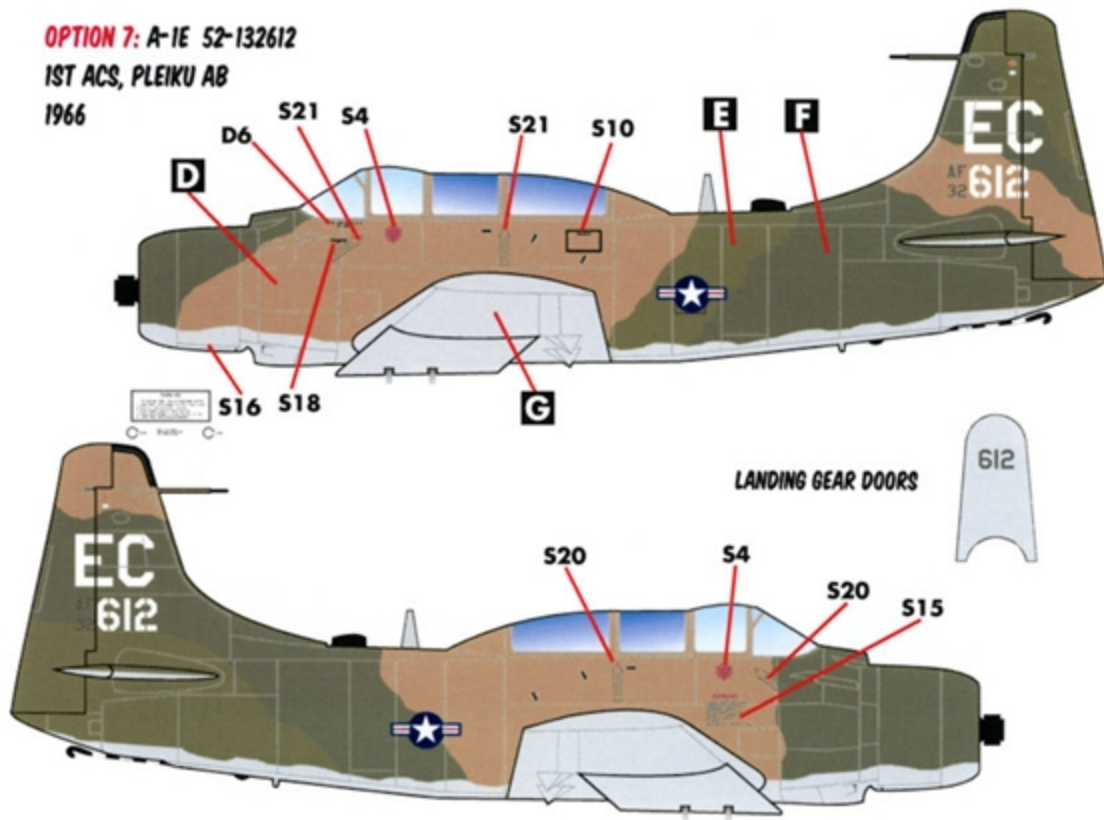

**NOTE THE ANTENNA FIT ON THESE EARLY-WAR 1ST SOS AIRCRAFT (OPTIONS 1 THRU 3).**

**THE TAIL NUMBER WAS STILL PAINTED IN NAVY STYLE LETTERING AS THE AIRCRAFT WERE TRANSFERRED FROM US NAVY INVENTORY.**

**LANDING GEAR DOORS**

**OPTION 2: A-1E 52-132619**

**602ND ACS, BIEN HOA AB**

**1966**

**PAINT SCHEME AND STENCILLING ARE IDENTICAL TO THAT OF OPTION 1**

**OPTION 3: A-1E 52-135007**

**602ND ACS, BIEN HOA AB**

**1965**

**PART OF THE COWL SEEMS TO BE OVERALL SEA BLUE, POSSIBLY TAKEN FROM ANOTHER AIRFRAME.**

**OPTION 5: A-1E 52-132528 "WAR MONGER"**

1ST ACS, PLEIKU AB

1967

**OPTION 6: A-1E 52-135206 "GEORGIA ANN"**

602ND SOS, NAKHON PHANOM AB

1969

NOTE THE SLIGHTLY CROOKED AF SERIAL ON PORT SIDE

**OPTION 7: A-1E 52-132612**  
 1ST ACS, PLEIKU AB  
 1966

**OPTION 8: VNAF A-1E 52-132503**  
 514TH FS, BIEN HOA AB

**OPTION 9: VNAF A-1E 52-132628**  
 518TH FS, BIEN HOA AB

**OVERALL ADC GREY AIRCRAFT**  
 TYPICAL TOP & BOTTOM VIEWS

**CAMOUFLAGED AIRCRAFT  
TYPICAL TOP & BOTTOM VIEWS**