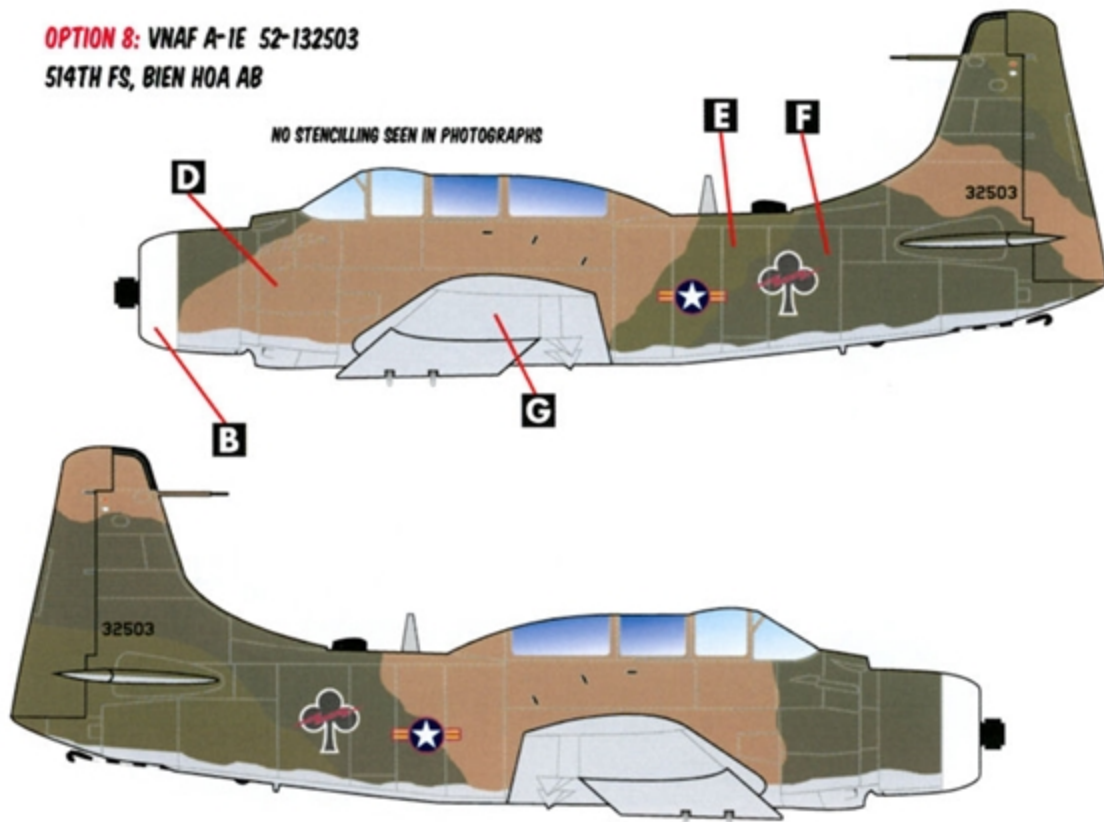

OPTION 8: VNAF A-1E 52-132503
514TH FS, BIEN HOA AB