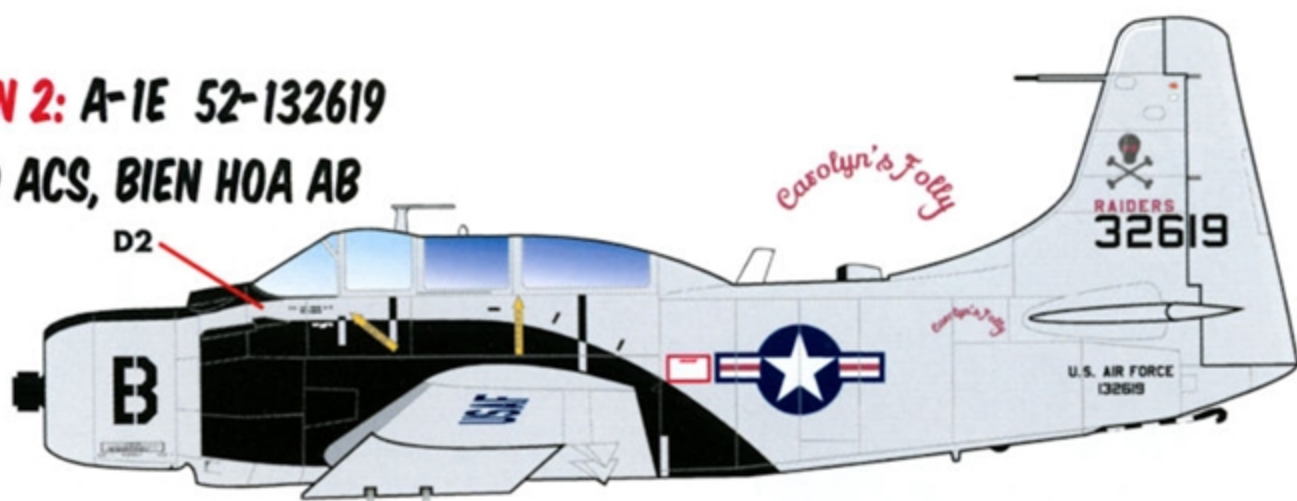

USAF / VNAF  
**A-1E**  
SKYRAIDER

**1/48 SCALE**

DECALS PRINTED BY

**OPTION 1: A-1E 52-132649**

**1ST SOS, PLEIKU AB**

**1966**

**THIS AIRCRAFT WAS FLOWN BY MAJ. BERNARD FISHER IN THE MISSION WHICH EARNED HIM THE MEDAL OF HONOR.**

**NOTE THE ANTENNA FIT ON THESE EARLY-WAR 1ST SOS AIRCRAFT (OPTIONS 1 THRU 3).**

**THE TAIL NUMBER WAS STILL PAINTED IN NAVY STYLE LETTERING AS THE AIRCRAFT WERE TRANSFERRED FROM US NAVY INVENTORY.**

**LANDING GEAR DOORS**

**OPTION 2: A-1E 52-132619**

**602ND ACS, BIEN HOA AB**

**1966**

**PAINT SCHEME AND STENCILLING ARE IDENTICAL TO THAT OF OPTION 1**

**OPTION 3: A-1E 52-135007**

**602ND ACS, BIEN HOA AB**

**1965**

**PART OF THE COWL SEEMS TO BE OVERALL SEA BLUE, POSSIBLY TAKEN FROM ANOTHER AIRFRAME.**