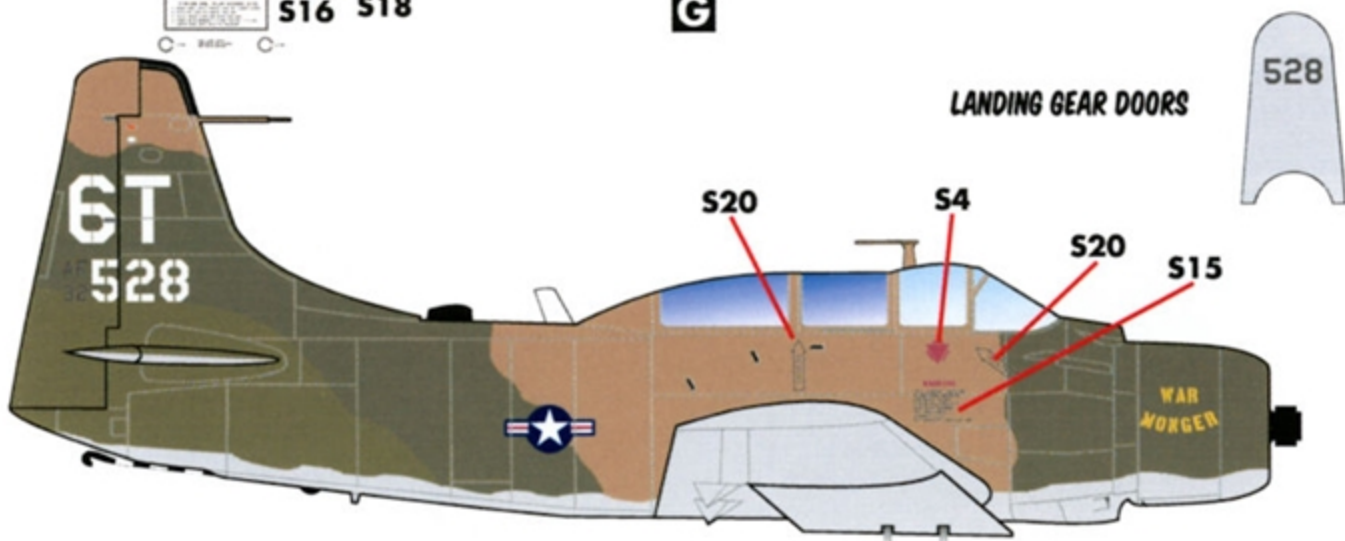

OPTION 5: A-1E 52-132528 "WAR MONGER"

1ST ACS, PLEIKU AB

1967