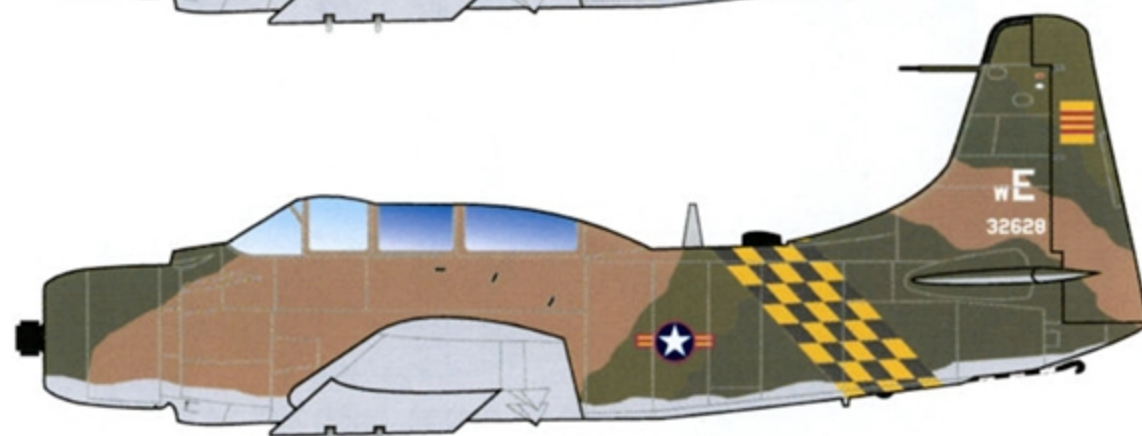

USAF / VNAF  
**A-1E**  
SKYRAIDER

**1/48 SCALE**

DECALS PRINTED BY

**OPTION 1: A-1E 52-132649**

**1ST SOS, PLEIKU AB**

**1966**

**THIS AIRCRAFT WAS FLOWN BY MAJ. BERNARD FISHER IN THE MISSION WHICH EARNED HIM THE MEDAL OF HONOR.**

**NOTE THE ANTENNA FIT ON THESE EARLY-WAR 1ST SOS AIRCRAFT (OPTIONS 1 THRU 3).**

**THE TAIL NUMBER WAS STILL PAINTED IN NAVY STYLE LETTERING AS THE AIRCRAFT WERE TRANSFERRED FROM US NAVY INVENTORY.**

**LANDING GEAR DOORS**