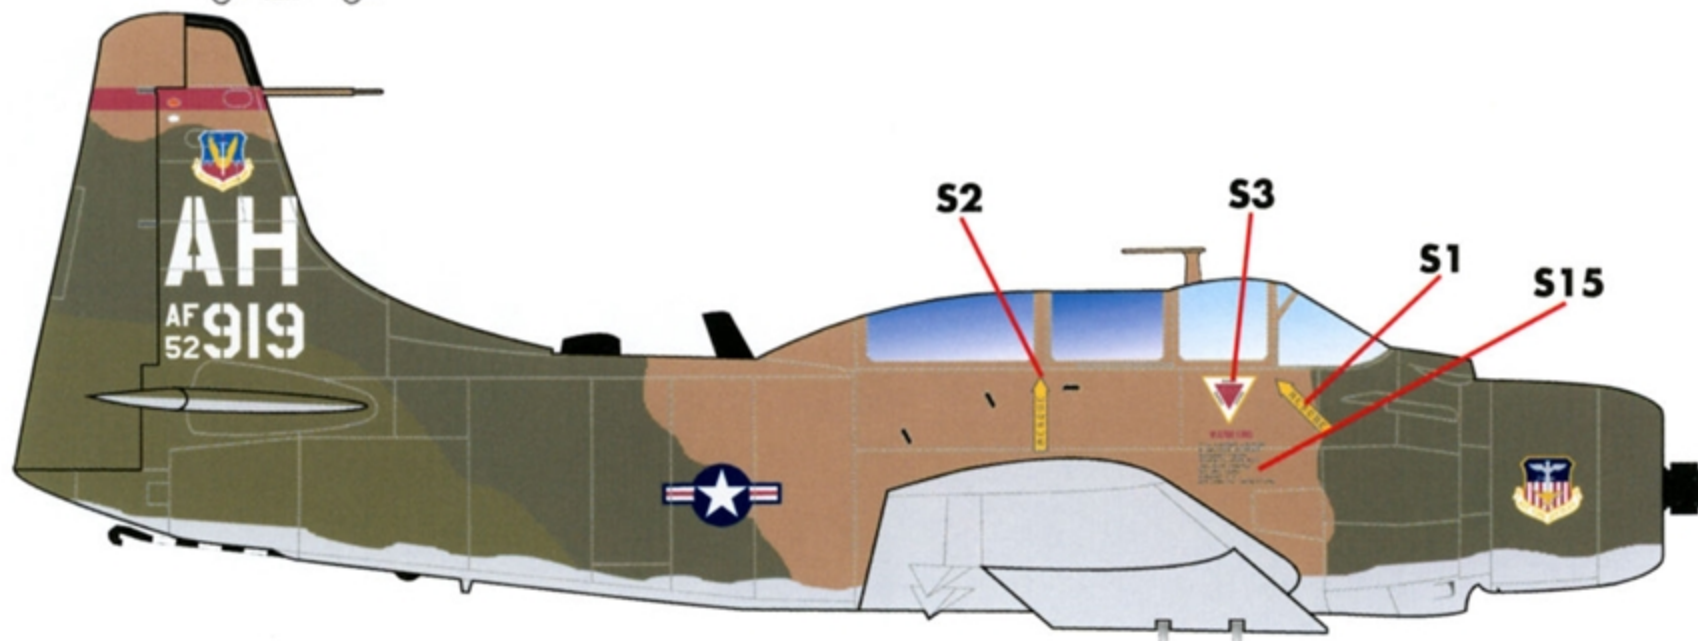

LEGEND   □ - Panel   ○ - Rivet