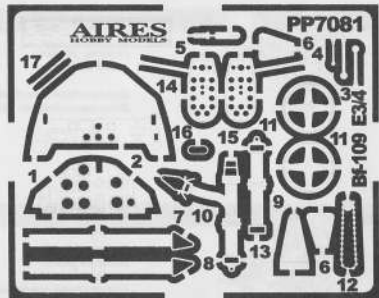

7081

1/72

Messerschmitt Bf109E 3/4 cockpit set

PHOTO-ETCHED METAL PARTS

RESIN PARTS

1

2

3

4

REDUCE
ZESLABIT

5

Other items in AIRES production:

7008 Messerschmitt Bf-109G cockpit set

Celkem: 22 díla
Total: 22 parts

Doporučená stavebnice:
Recommended kit: HASEGAWA

7022 Focke Wulf Fu-190D cockpit set