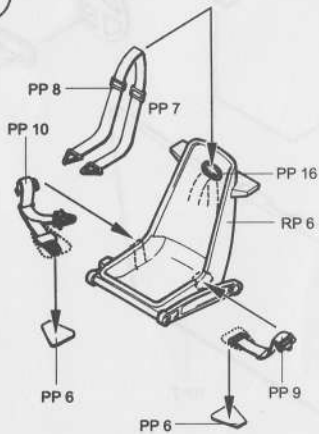

7081

1/72

Messerschmitt Bf109E 3/4 cockpit set

PHOTO-ETCHED METAL PARTS

RESIN PARTS

1

2

3

4

REDUCE
ZESLABIT

5

Other items in AIRES production:

7008 Messerschmitt Bf-109G cockpit set

Celkem: 22 díla
Total: 22 parts

Doporučená stavebnice:
Recommended kit: HASEGAWA

7022 Focke Wulf Fu-190D cockpit set