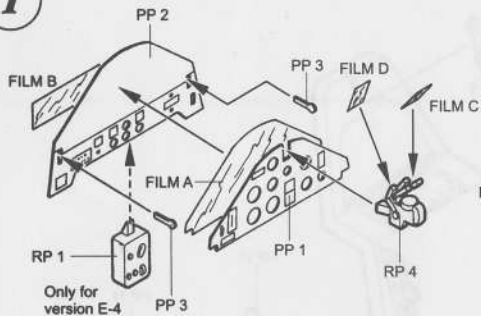

7081

1/72

Messerschmitt Bf109E 3/4 cockpit set

PHOTO-ETCHED METAL PARTS

RESIN PARTS

1

2

3

4

REDUCE
ZESLABIT

5

Other items in AIRES production:

7008 Messerschmitt Bf-109G cockpit set

Celkem: 22 díla
Total: 22 parts

Doporučená stavebnice:
Recommended kit: HASEGAWA

7022 Focke Wulf Fu-190D cockpit set