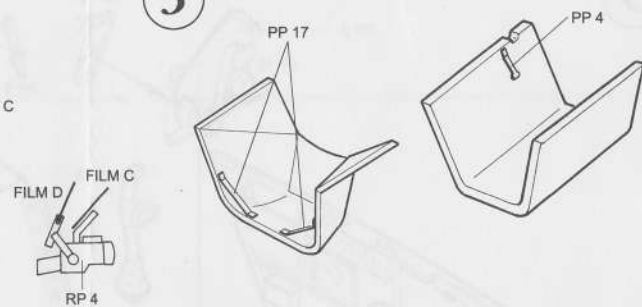

7081

1/72

Messerschmitt Bf109E 3/4 cockpit set

PHOTO-ETCHED METAL PARTS

RESIN PARTS

1

2

3