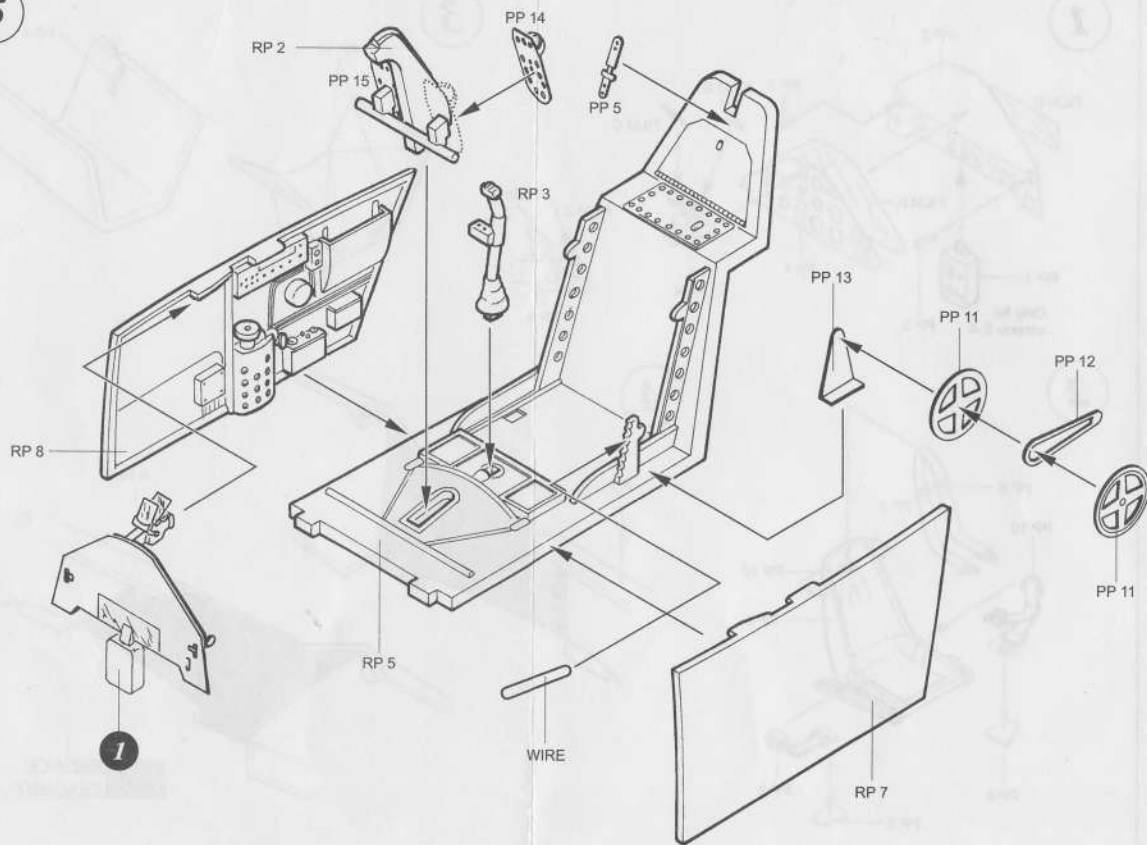

7081

1/72

Messerschmitt Bf109E 3/4 cockpit set

PHOTO-ETCHED METAL PARTS

RESIN PARTS

1

2

3

4

REDUCE
ZESLABIT

5

Other items in AIRES production:

7008 Messerschmitt Bf-109G cockpit set

Celkem: 22 díla
Total: 22 parts

Doporučená stavebnice:
Recommended kit: HASEGAWA

7022 Focke Wulf Fu-190D cockpit set