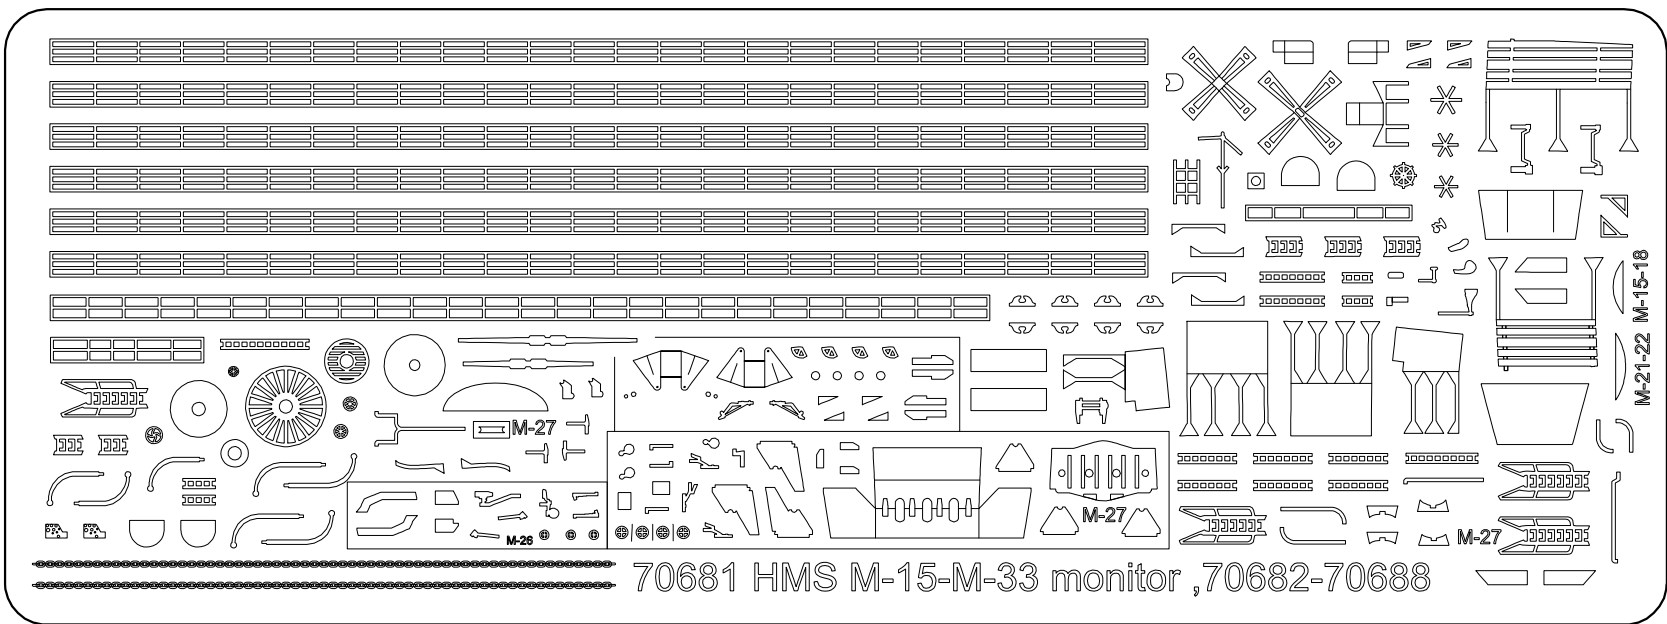

British M-class monitor, 1915

M-30

1/700

Please note that the assembly guide reflects the position of the parts when installed only, and not the exact order of the assembly.
 To download the assembly instructions in PDF (high resolution) please visit www.combrig-models.com

2x