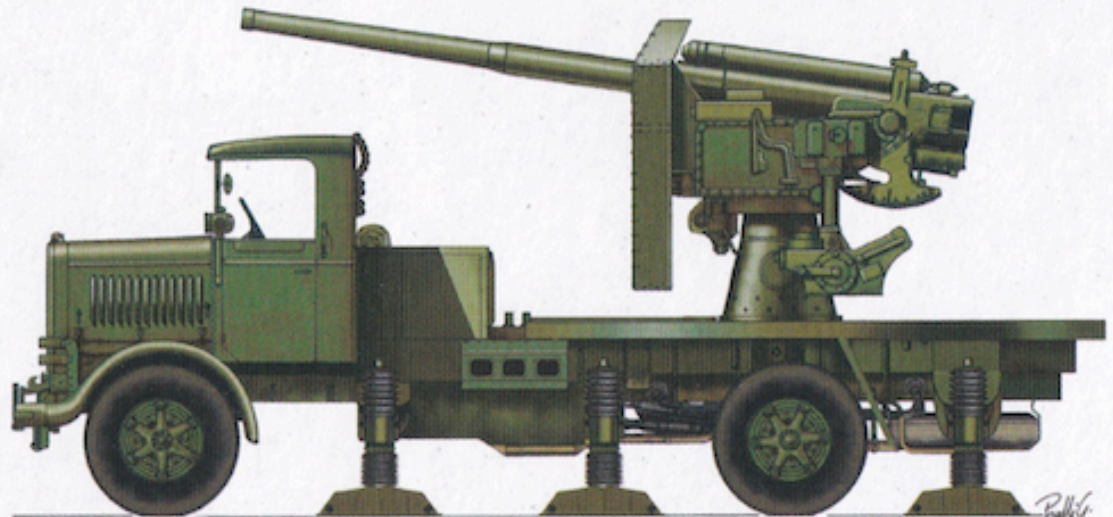

Suggested colors
ITALERI
ACRYLIC PAINT

Regio Esercito, 131st armoured division "Centauro", Tunisia, 1943.

Regio Esercito, Unknown unit, Sicily, July 1943.

- 121
- | | | |
|----------------------------------|------------------------|---|
| ① Flat Sand
4720AP | ② Flat Light Blue | ③ Flat Skin Tone
Warm Tint
4603AP |
| ④ Metal Gloss
Brass
4672AP | ⑤ Flat Black
4768AP | ⑥ Flat Light Green
4309AP |