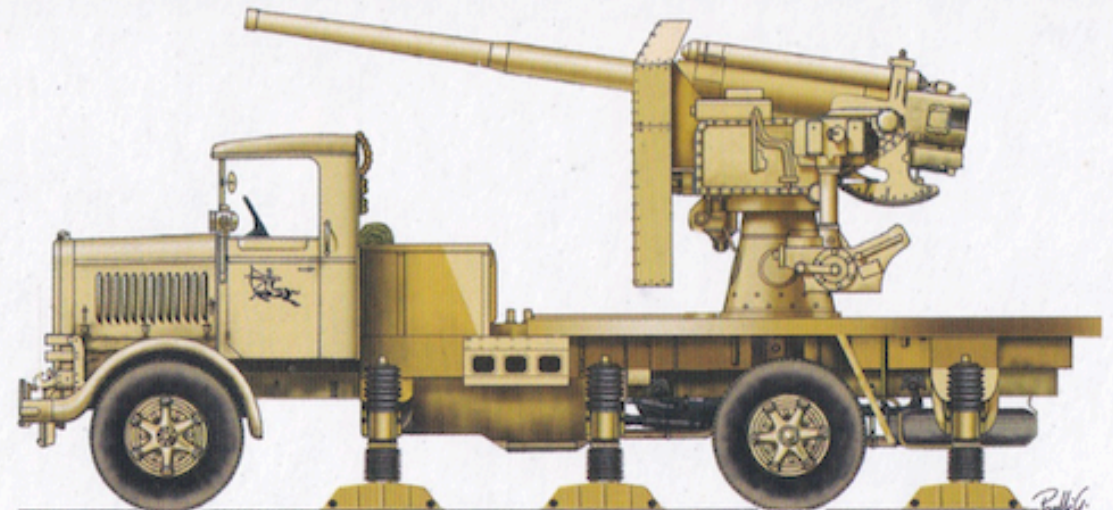

Suggested colors
ITALERI
ACRYLIC PAINT

Regio Esercito, 131st armoured division "Centauro", Tunisia, 1943.

Regio Esercito, Unknown unit, Sicily, July 1943.

- 121
- | | | |
|----------------------------------|------------------------|---|
| ① Flat Sand
4720AP | ② Flat Light Blue | ③ Flat Skin Tone
Warm Tint
4603AP |
| ④ Metal Gloss
Brass
4672AP | ⑤ Flat Black
4768AP | ⑥ Flat Light Green
4309AP |