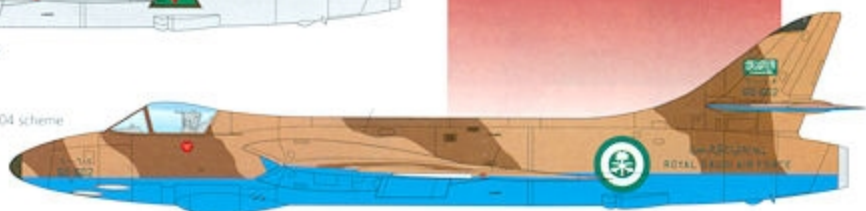

Hunter F.6

66-602
No. 6 Squadron
Royal Saudi Air Force
1967

BS 381C 361/412/104 scheme