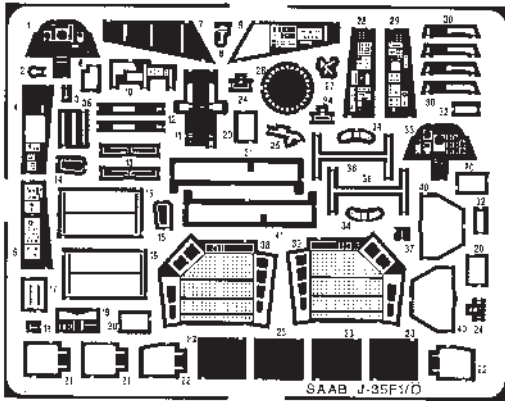

# Saab J-35F/Ö

72 180

1/72 scale detail set for Hasegawa kit

- OPPOSITE SIDE
- REMOVE
- BEND
- REPLACE
- GRIND

## A COCKPIT

J-35F version -parts 1,4,5,8  
J-35Ö version -parts 2,28,29,33

## B EJECTION SEAT