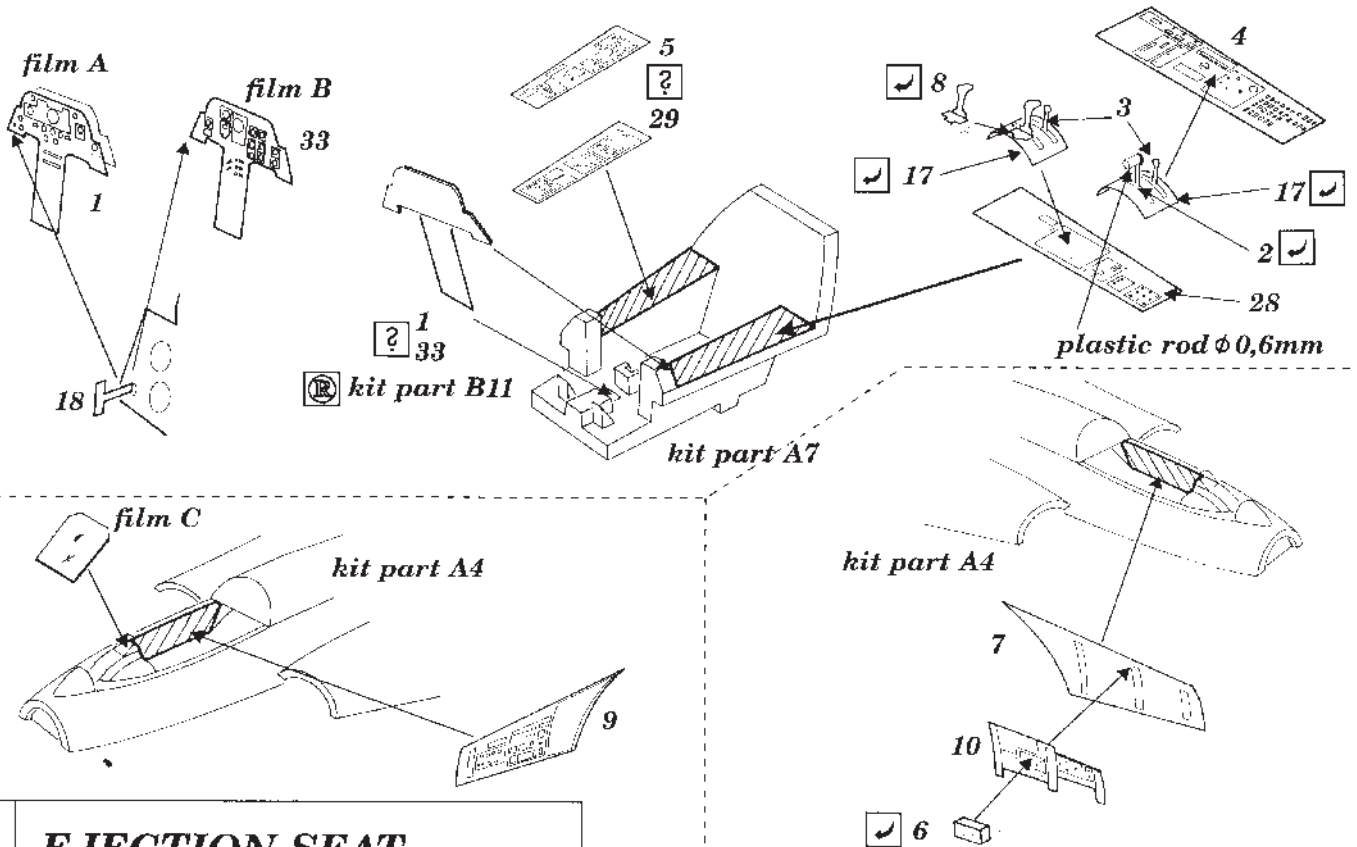

# Saab J-35F/Ö

72 180

1/72 scale detail set for Hasegawa kit

- OPPOSITE SIDE
- REMOVE
- BEND
- REPLACE
- GRIND

## A COCKPIT

J-35F version -parts 1,4,5,8  
J-35Ö version -parts 2,28,29,33